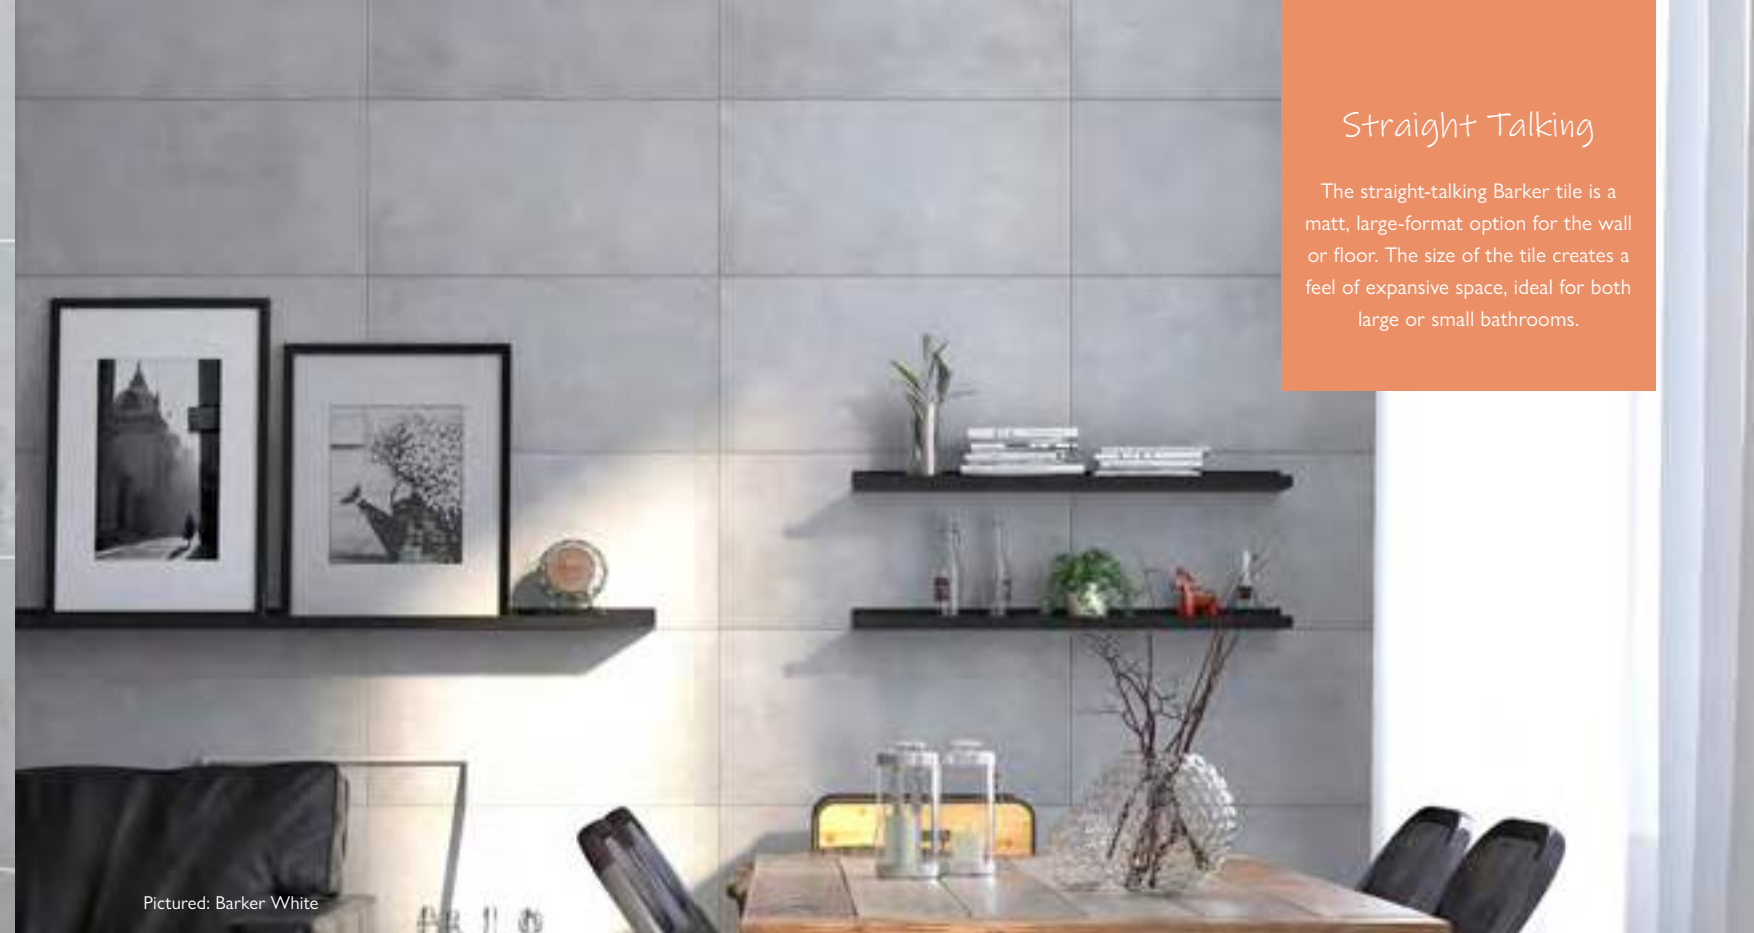

## Straight Talking

The straight-talking Barker tile is a matt, large-format option for the wall or floor. The size of the tile creates a feel of expansive space, ideal for both large or small bathrooms.