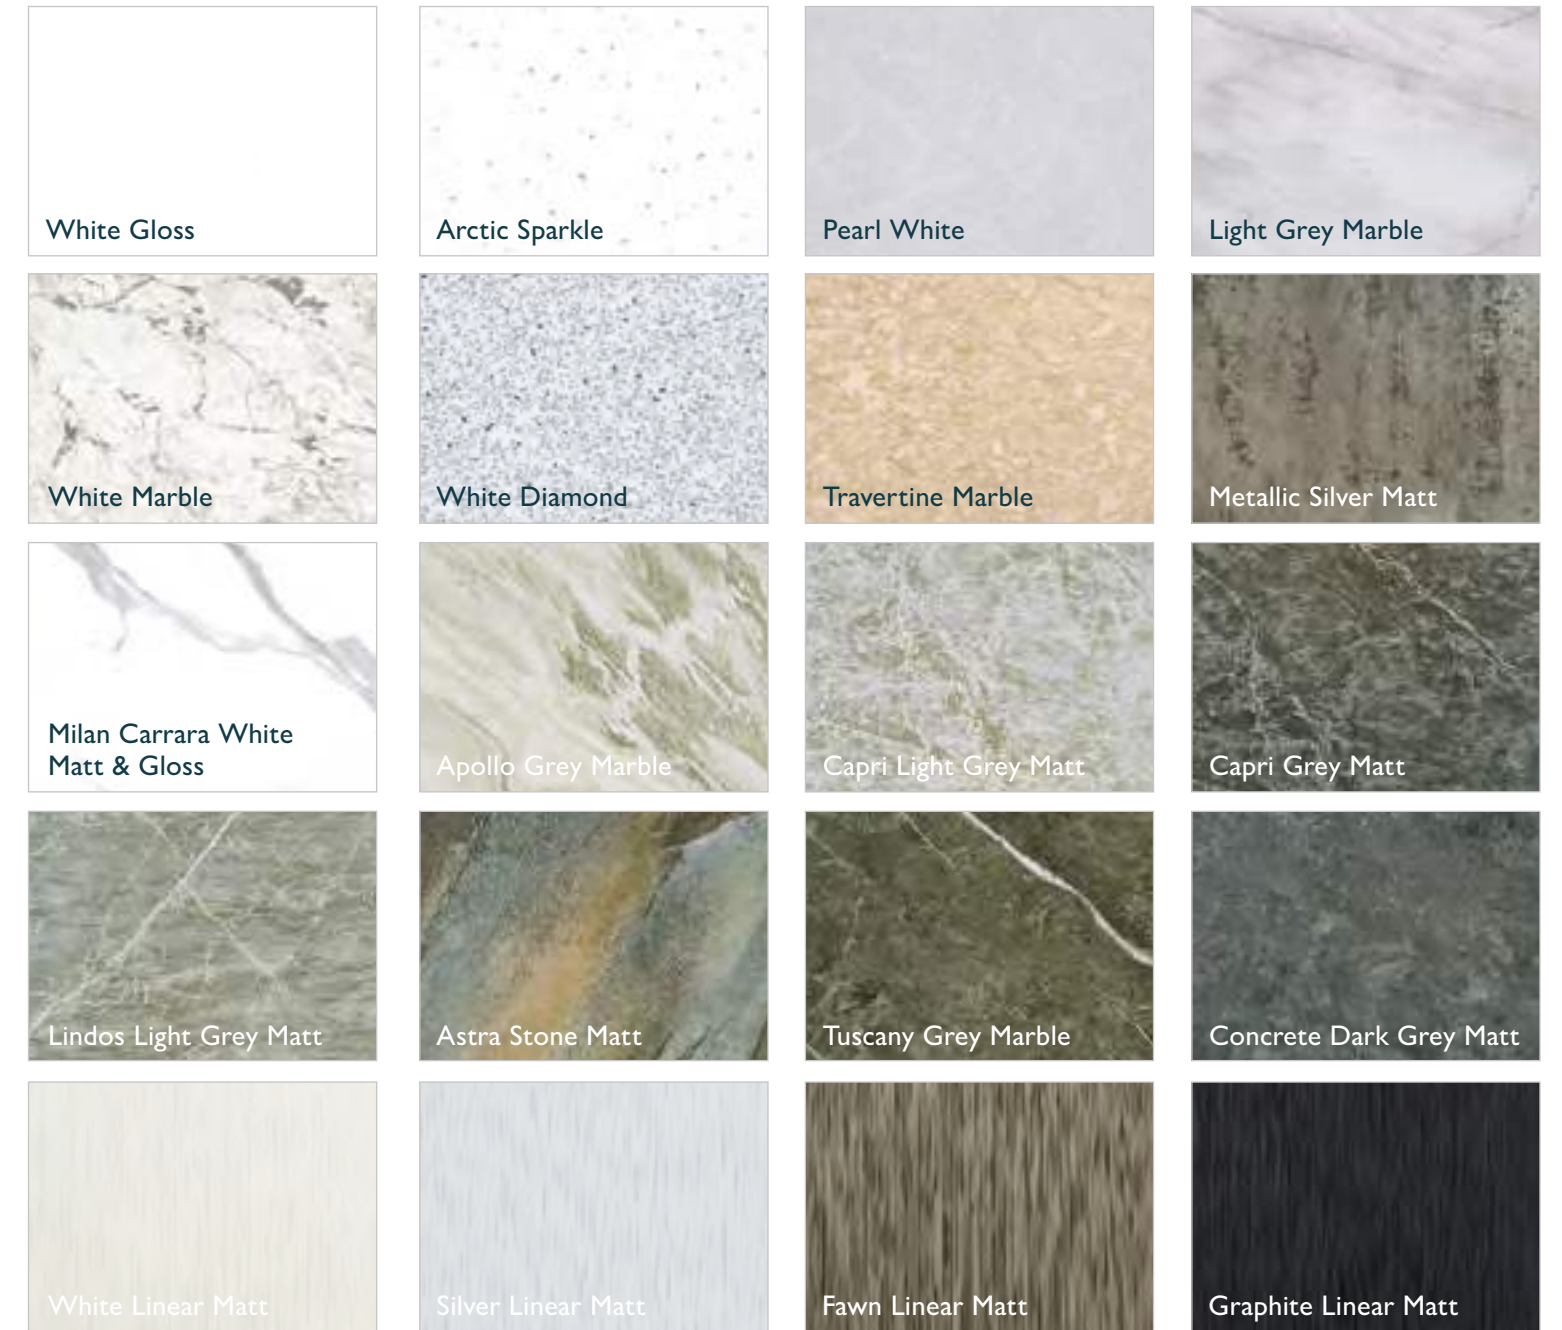

## ATLANTIS PVC 1M WIDEPANEL

Tongue & Groove Panel - 1m x 2.4m x 10mm

Finish	Code	Price per Board
Arctic Sparkle	111682	£110.00
Concrete Dark Grey Matt	111683	£110.00
Light Grey Matt	111684	£110.00
Pearl White	111685	£110.00
Metallic Silver Matt	111686	£110.00
Travertine Marble	111687	£110.00
White Diamond	111688	£110.00