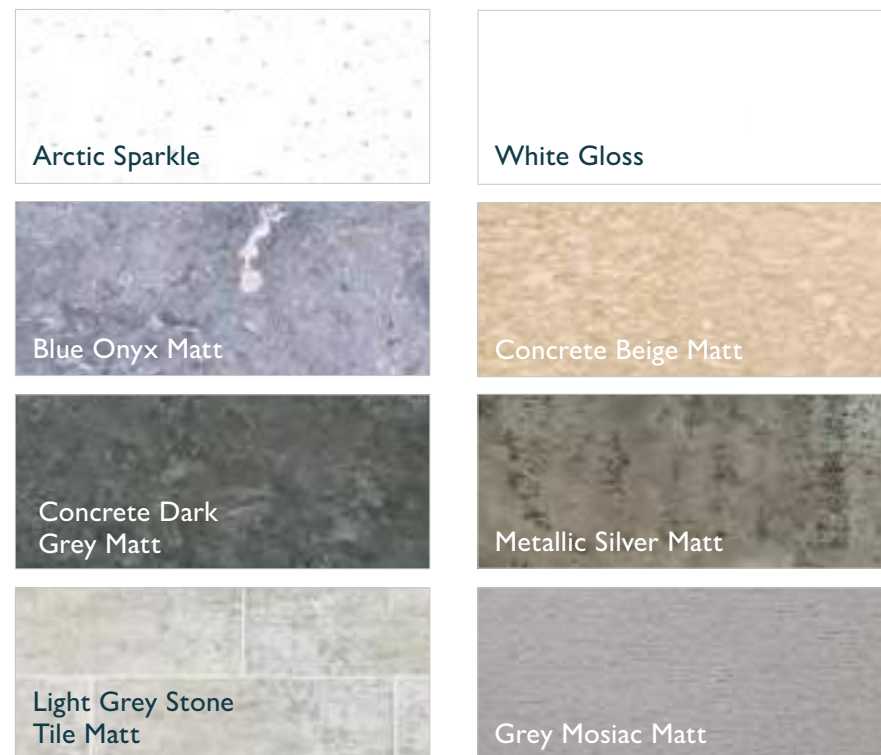

ATLANTIS ACCESSORIES

Product	Code	Price
External Corner	111717	£30.00
L Shape	111718	£30.00
White Sealant	111720	£34.00

ATLANTIS ALU-TRIMS PROFILES

Aluminium Trim	7mm	10mm	Price
End U	111708	111713	£30.00
External Corner	111711	111716	£34.00
Internal Corner	111710	111715	£34.00
Scotia	135839	-	£28.00
L-Shape	111712	-	£30.00
H Joint	111709	111714	£30.00
Base Seal	152515	152514	£28.00