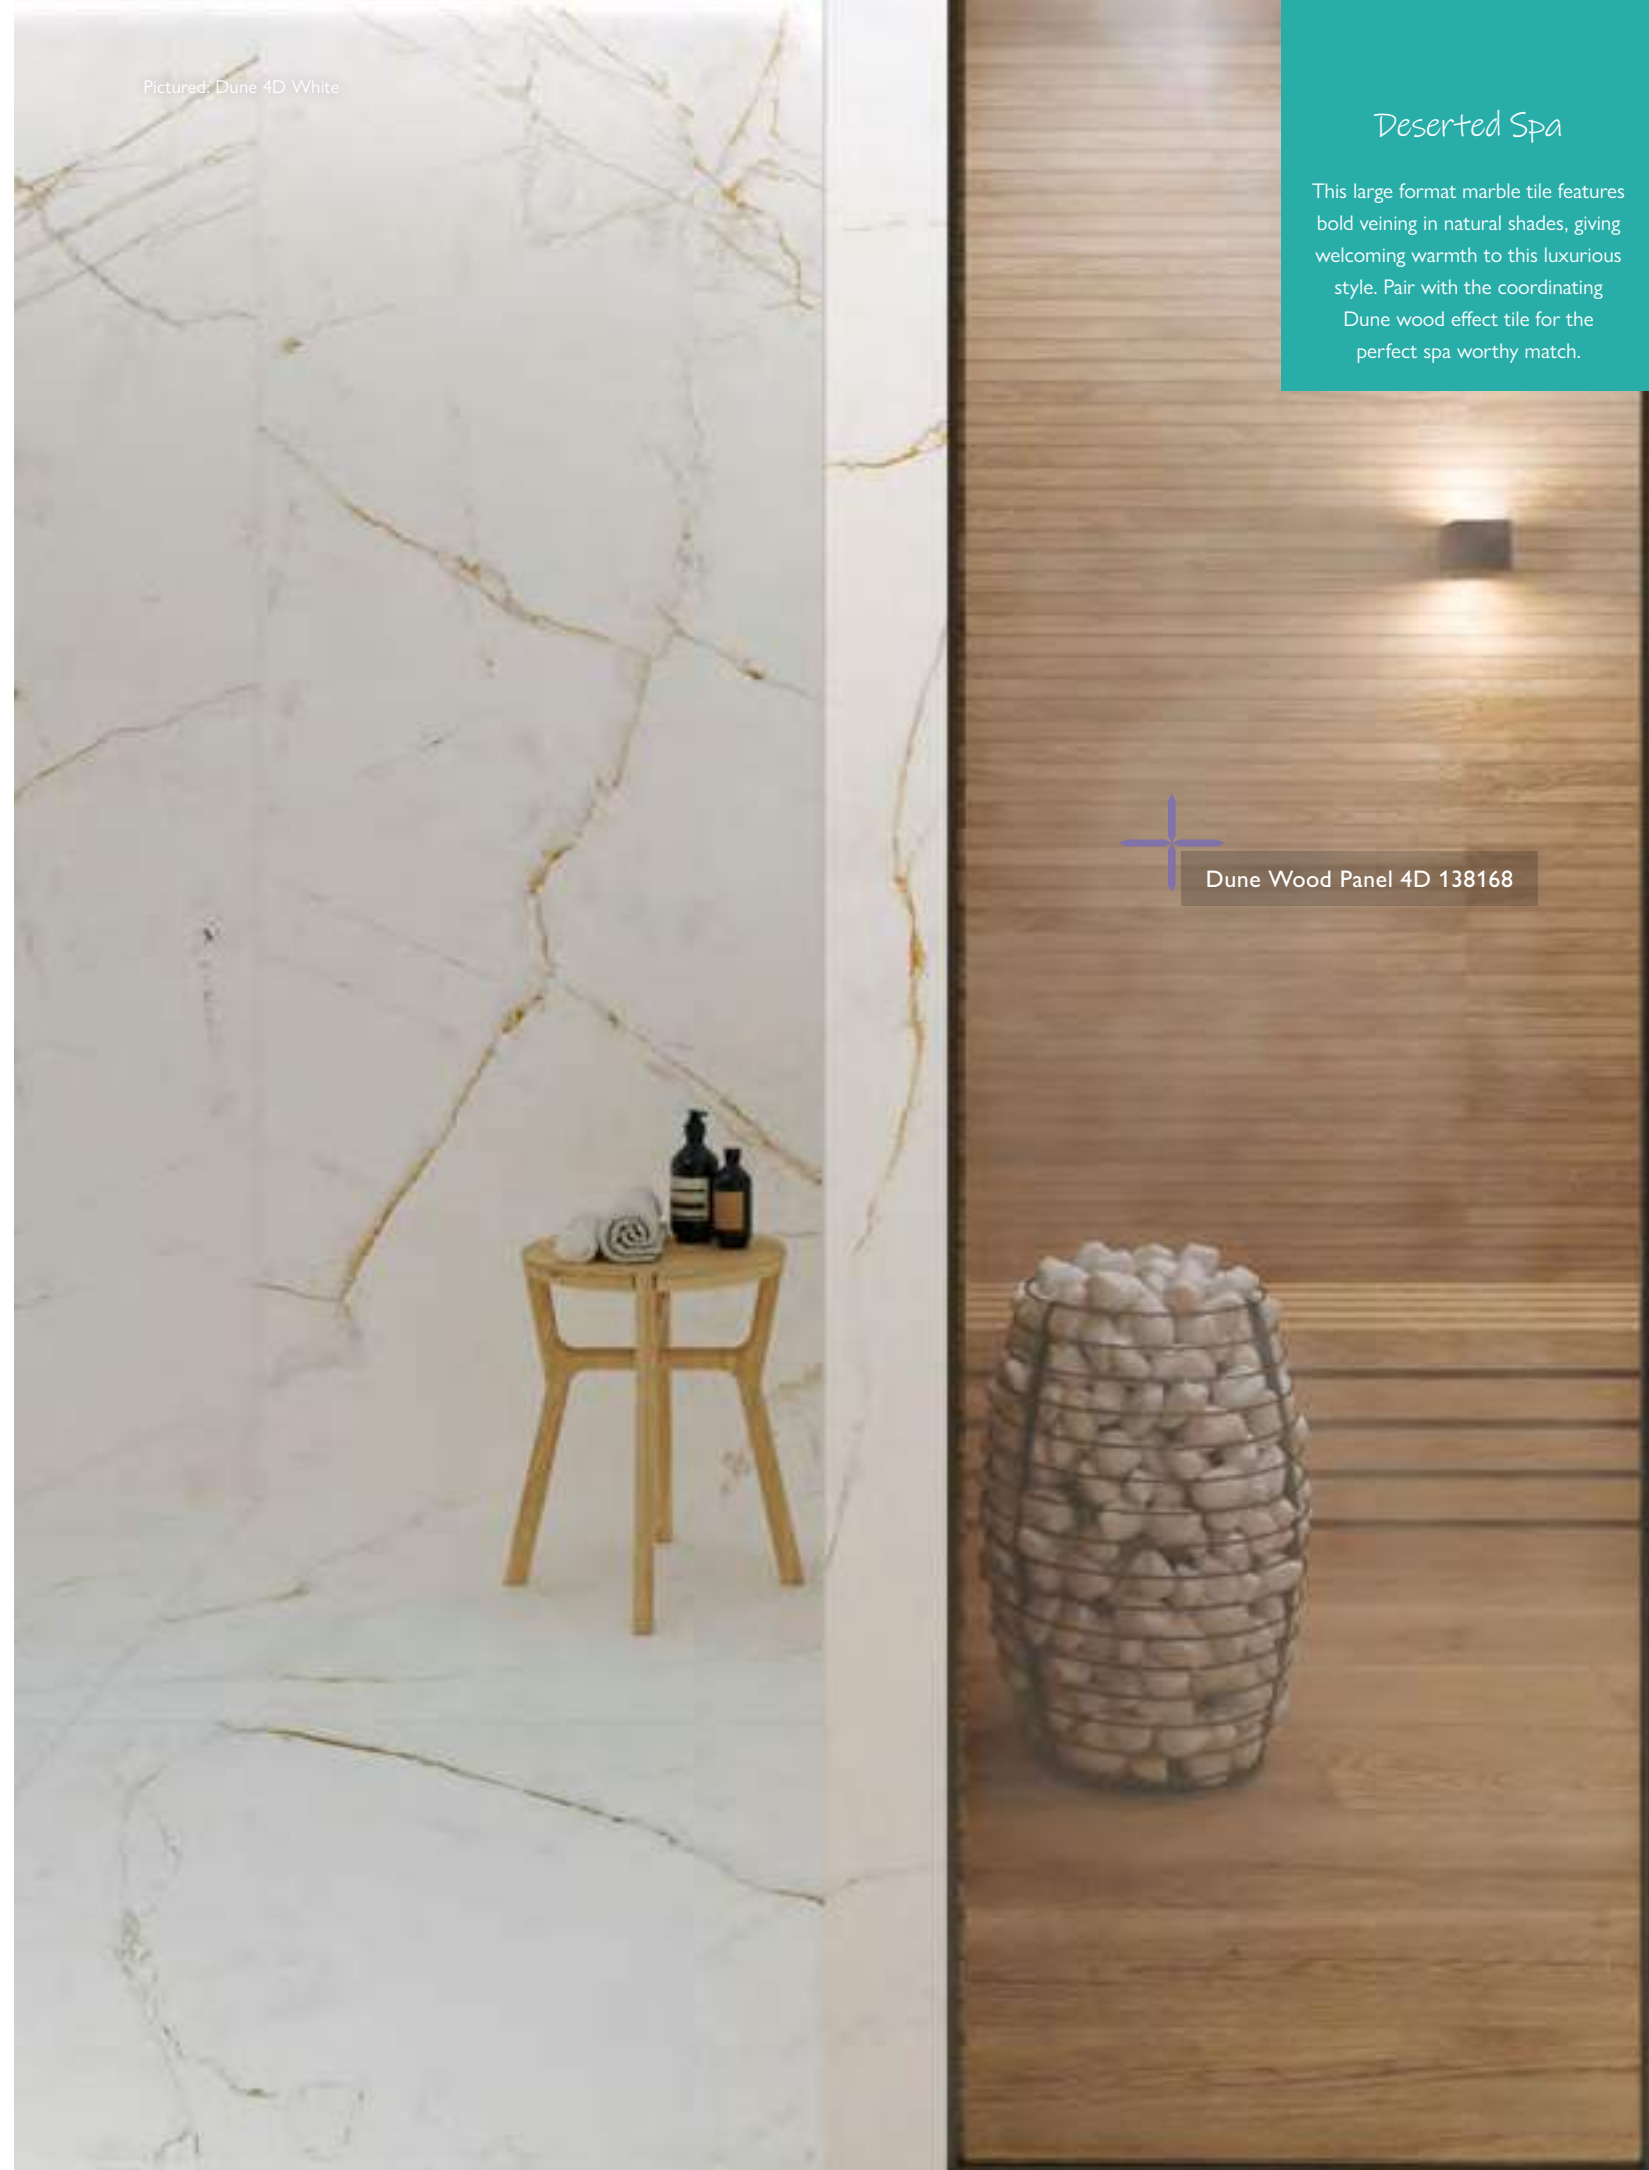

WOOD PANEL 4D

Size (mm)	Code	Price per Tile	Price per m²
330 x 1000	138168	£23.43	£71.00

	Size (mm)	Suitable For	Finish	Material	Tile Thickness	Quantity per m2	Slip Rating	Rectified
4D	330 x 1000	Wall	Matt	Ceramic	10.5mm	3.03	-	•
4D	240 x 1510	Wall/Floor	Matt	Porcelain	10mm	2.76	R10	•
4D	1000 x 1000	Wall/Floor	Matt	Porcelain	8mm	1	-	•

Pictured: Dune 4D White