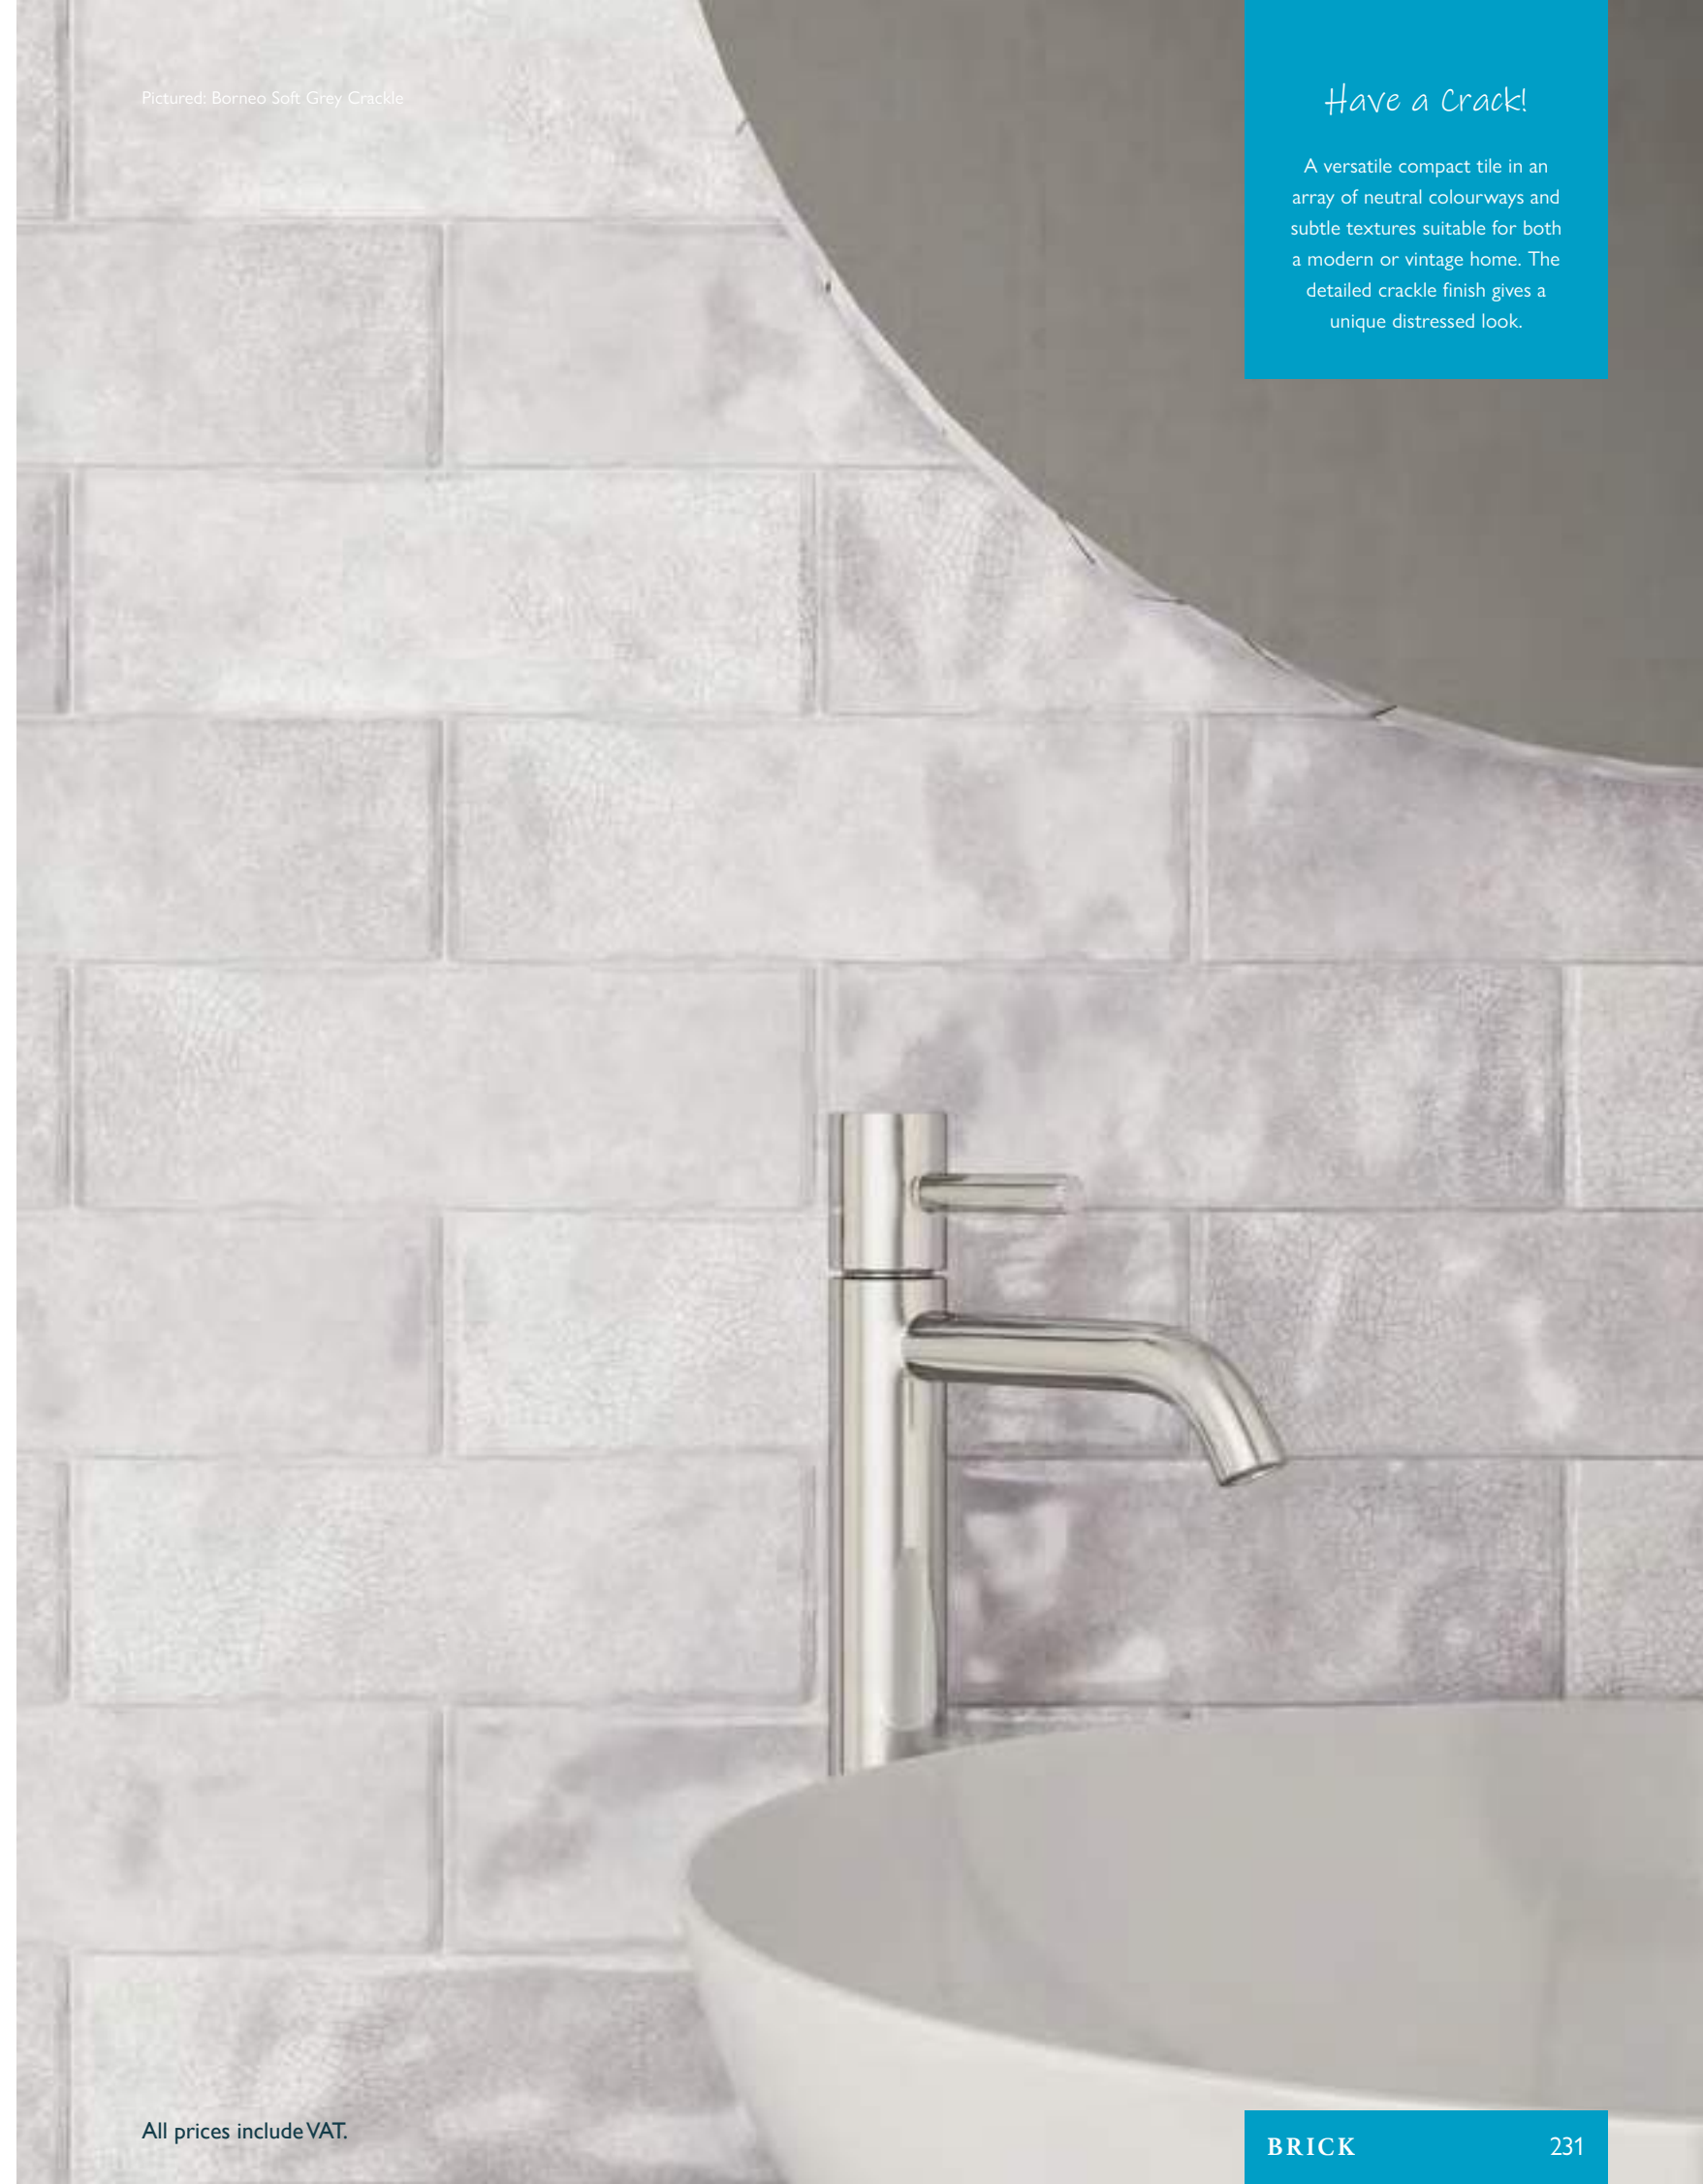

*Have a Crack!*

A versatile compact tile in an array of neutral colourways and subtle textures suitable for both a modern or vintage home. The detailed crackle finish gives a unique distressed look.