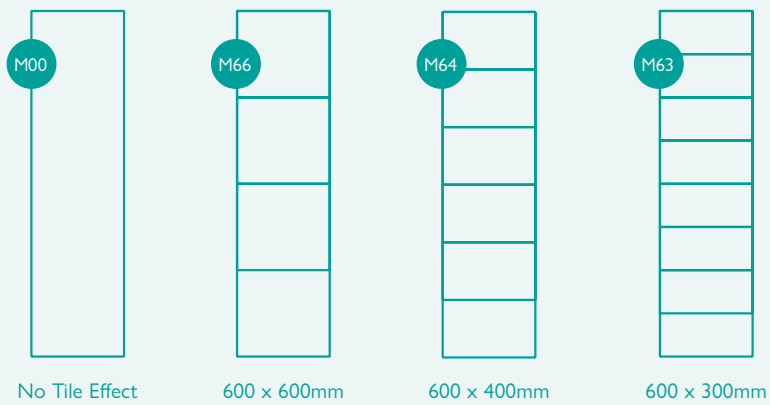

THE SCANDINAVIAN TILE EFFECT COLLECTION

All panels are 2400mm high and 600mm wide.