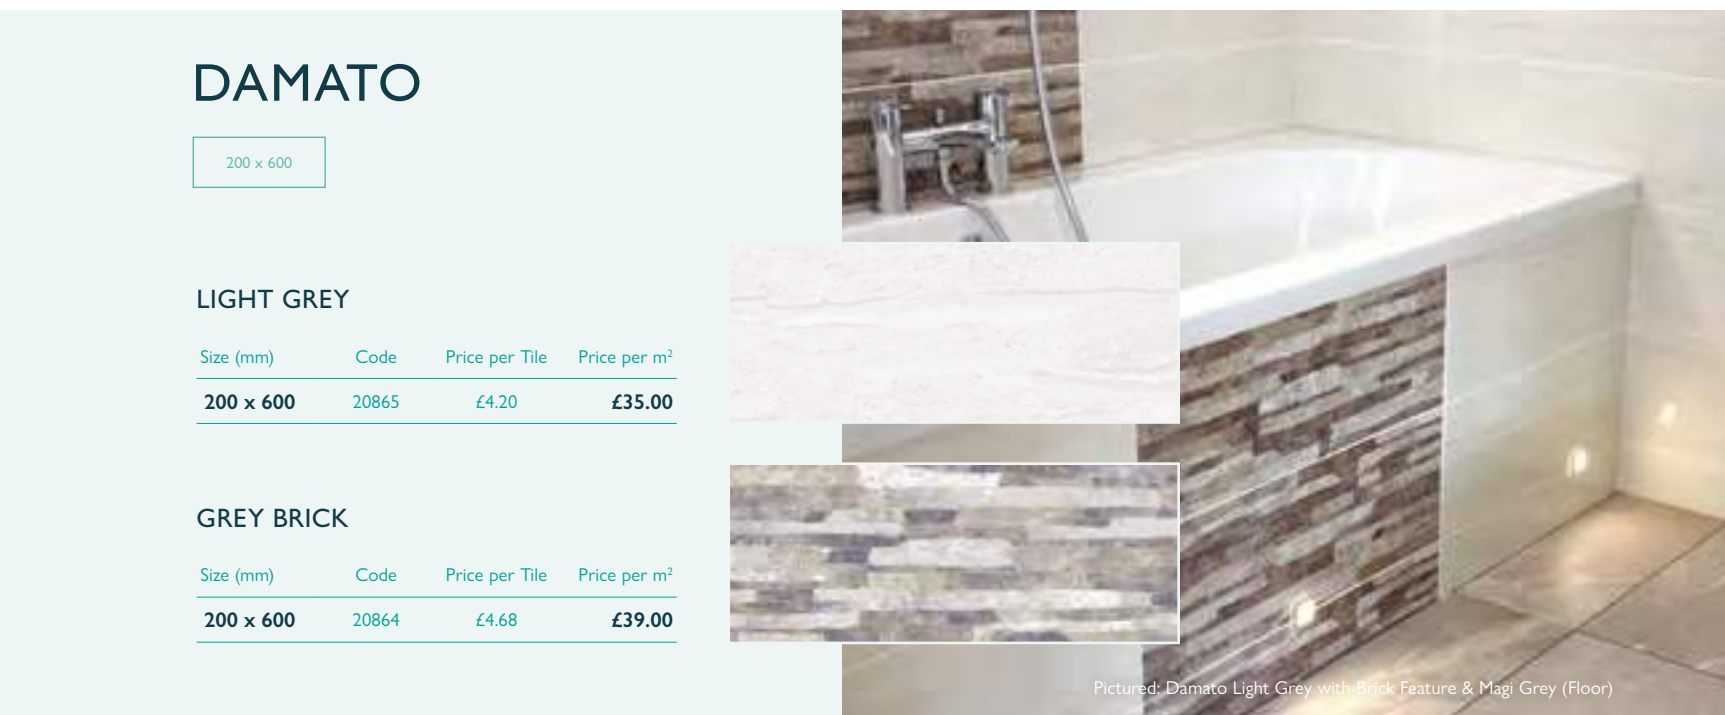

DAMATO

200 x 600

LIGHT GREY

Size (mm)	Code	Price per Tile	Price per m²
200 x 600	20865	£4.20	£35.00

GREY BRICK

Size (mm)	Code	Price per Tile	Price per m²
200 x 600	20864	£4.68	£39.00

Tile	Size (mm)	Suitable For	Finish	Material	Tile Thickness	Quantity per m2	Slip Rating	Rectified
Plain	200 x 600	Wall	Gloss	Ceramic	8.3mm	8.33	-	-
Brick	200 x 600	Wall	Gloss	Ceramic	8.3mm	8.33	-	-