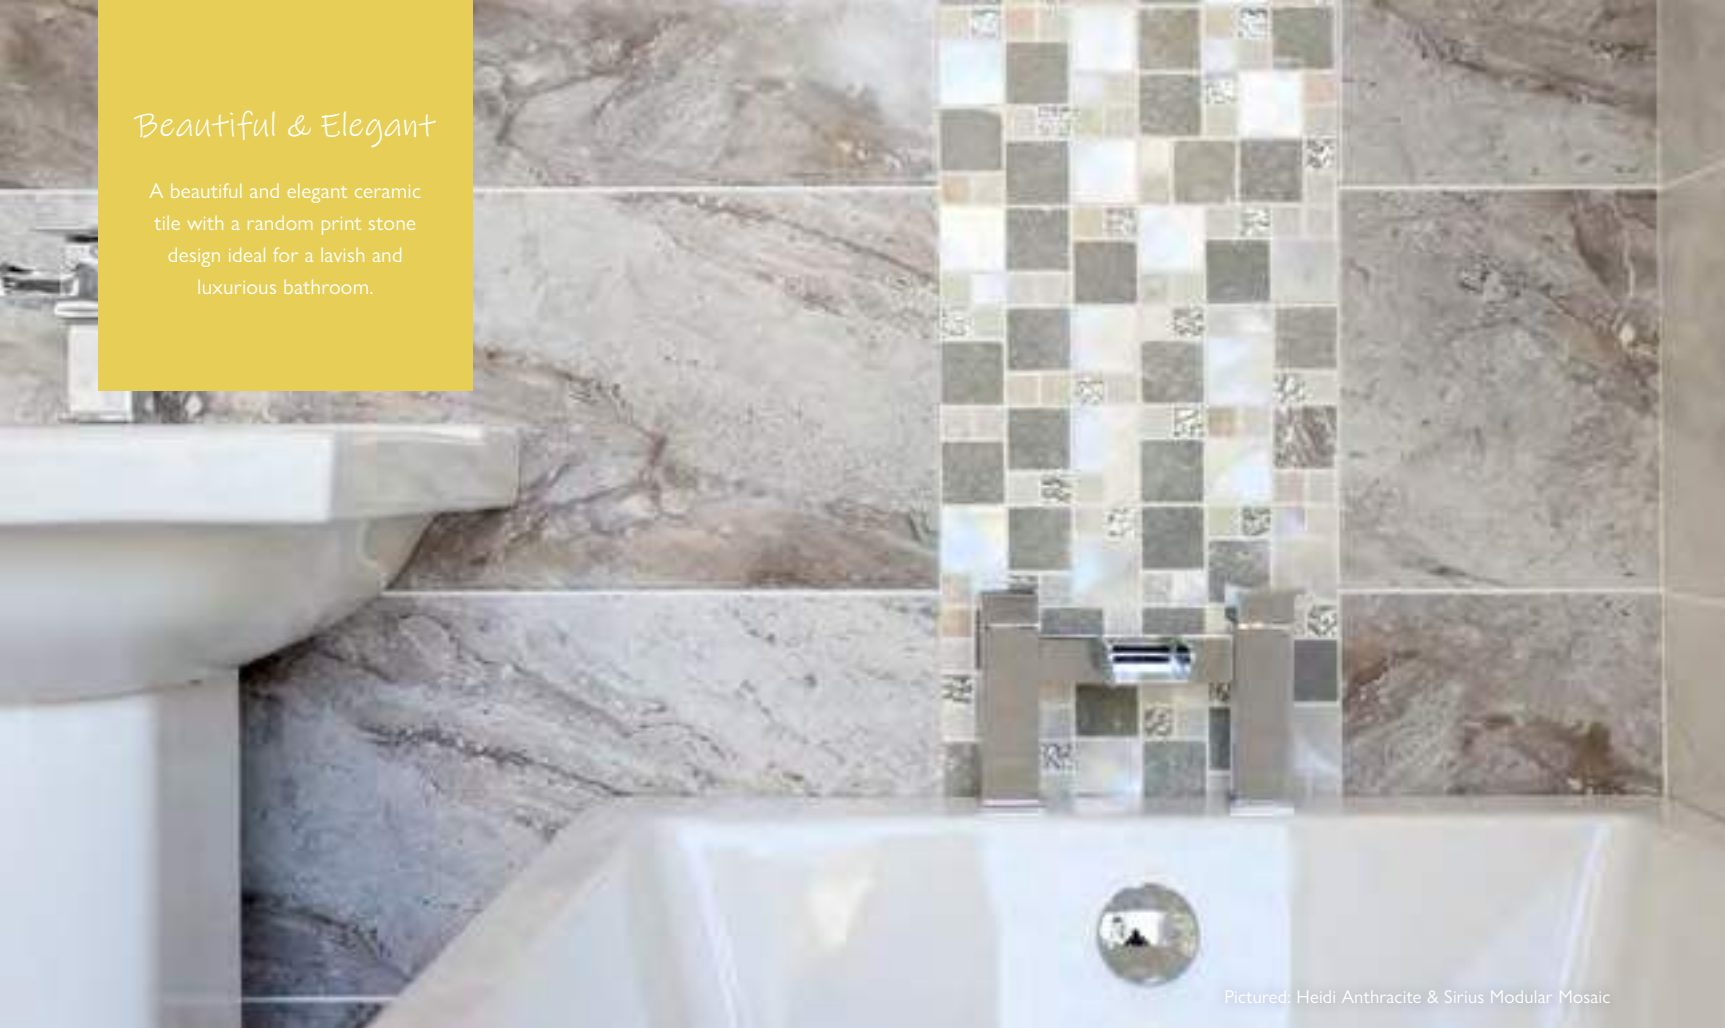

### Beautiful & Elegant

A beautiful and elegant ceramic tile with a random print stone design ideal for a lavish and luxurious bathroom.

Pictured: Heidi Anthracite & Sirius Modular Mosaic