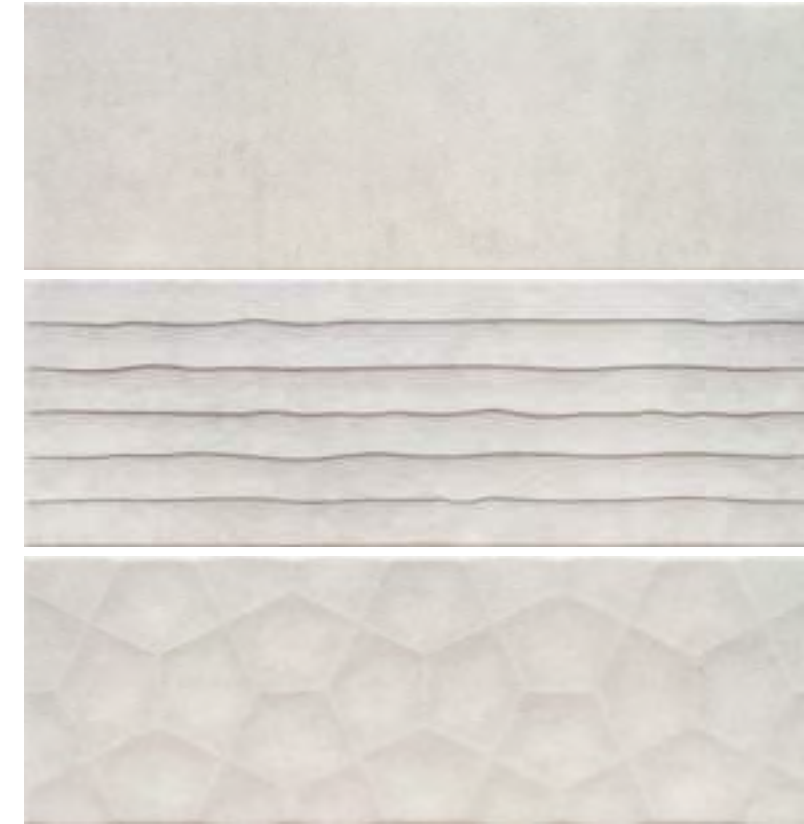

BLANCO

Size (mm)	Code	Price per Tile	Price per m²
250 x 750	21606	£8.06	£43.00
400 x 1200	72792	£33.60	£70.00

BLANCO BLIND

Size (mm)	Code	Price per Tile	Price per m²
250 x 750	21607	£8.44	£45.00
400 x 1200	72794	£36.00	£75.00

BLANCO ARKAN

Size (mm)	Code	Price per Tile	Price per m²
400 x 1200	72793	£36.00	£75.00

GRIS

Size (mm)	Code	Price per Tile	Price per m²
250 x 750	21608	£8.06	£43.00
600 x 600	21603	£21.60	£60.00