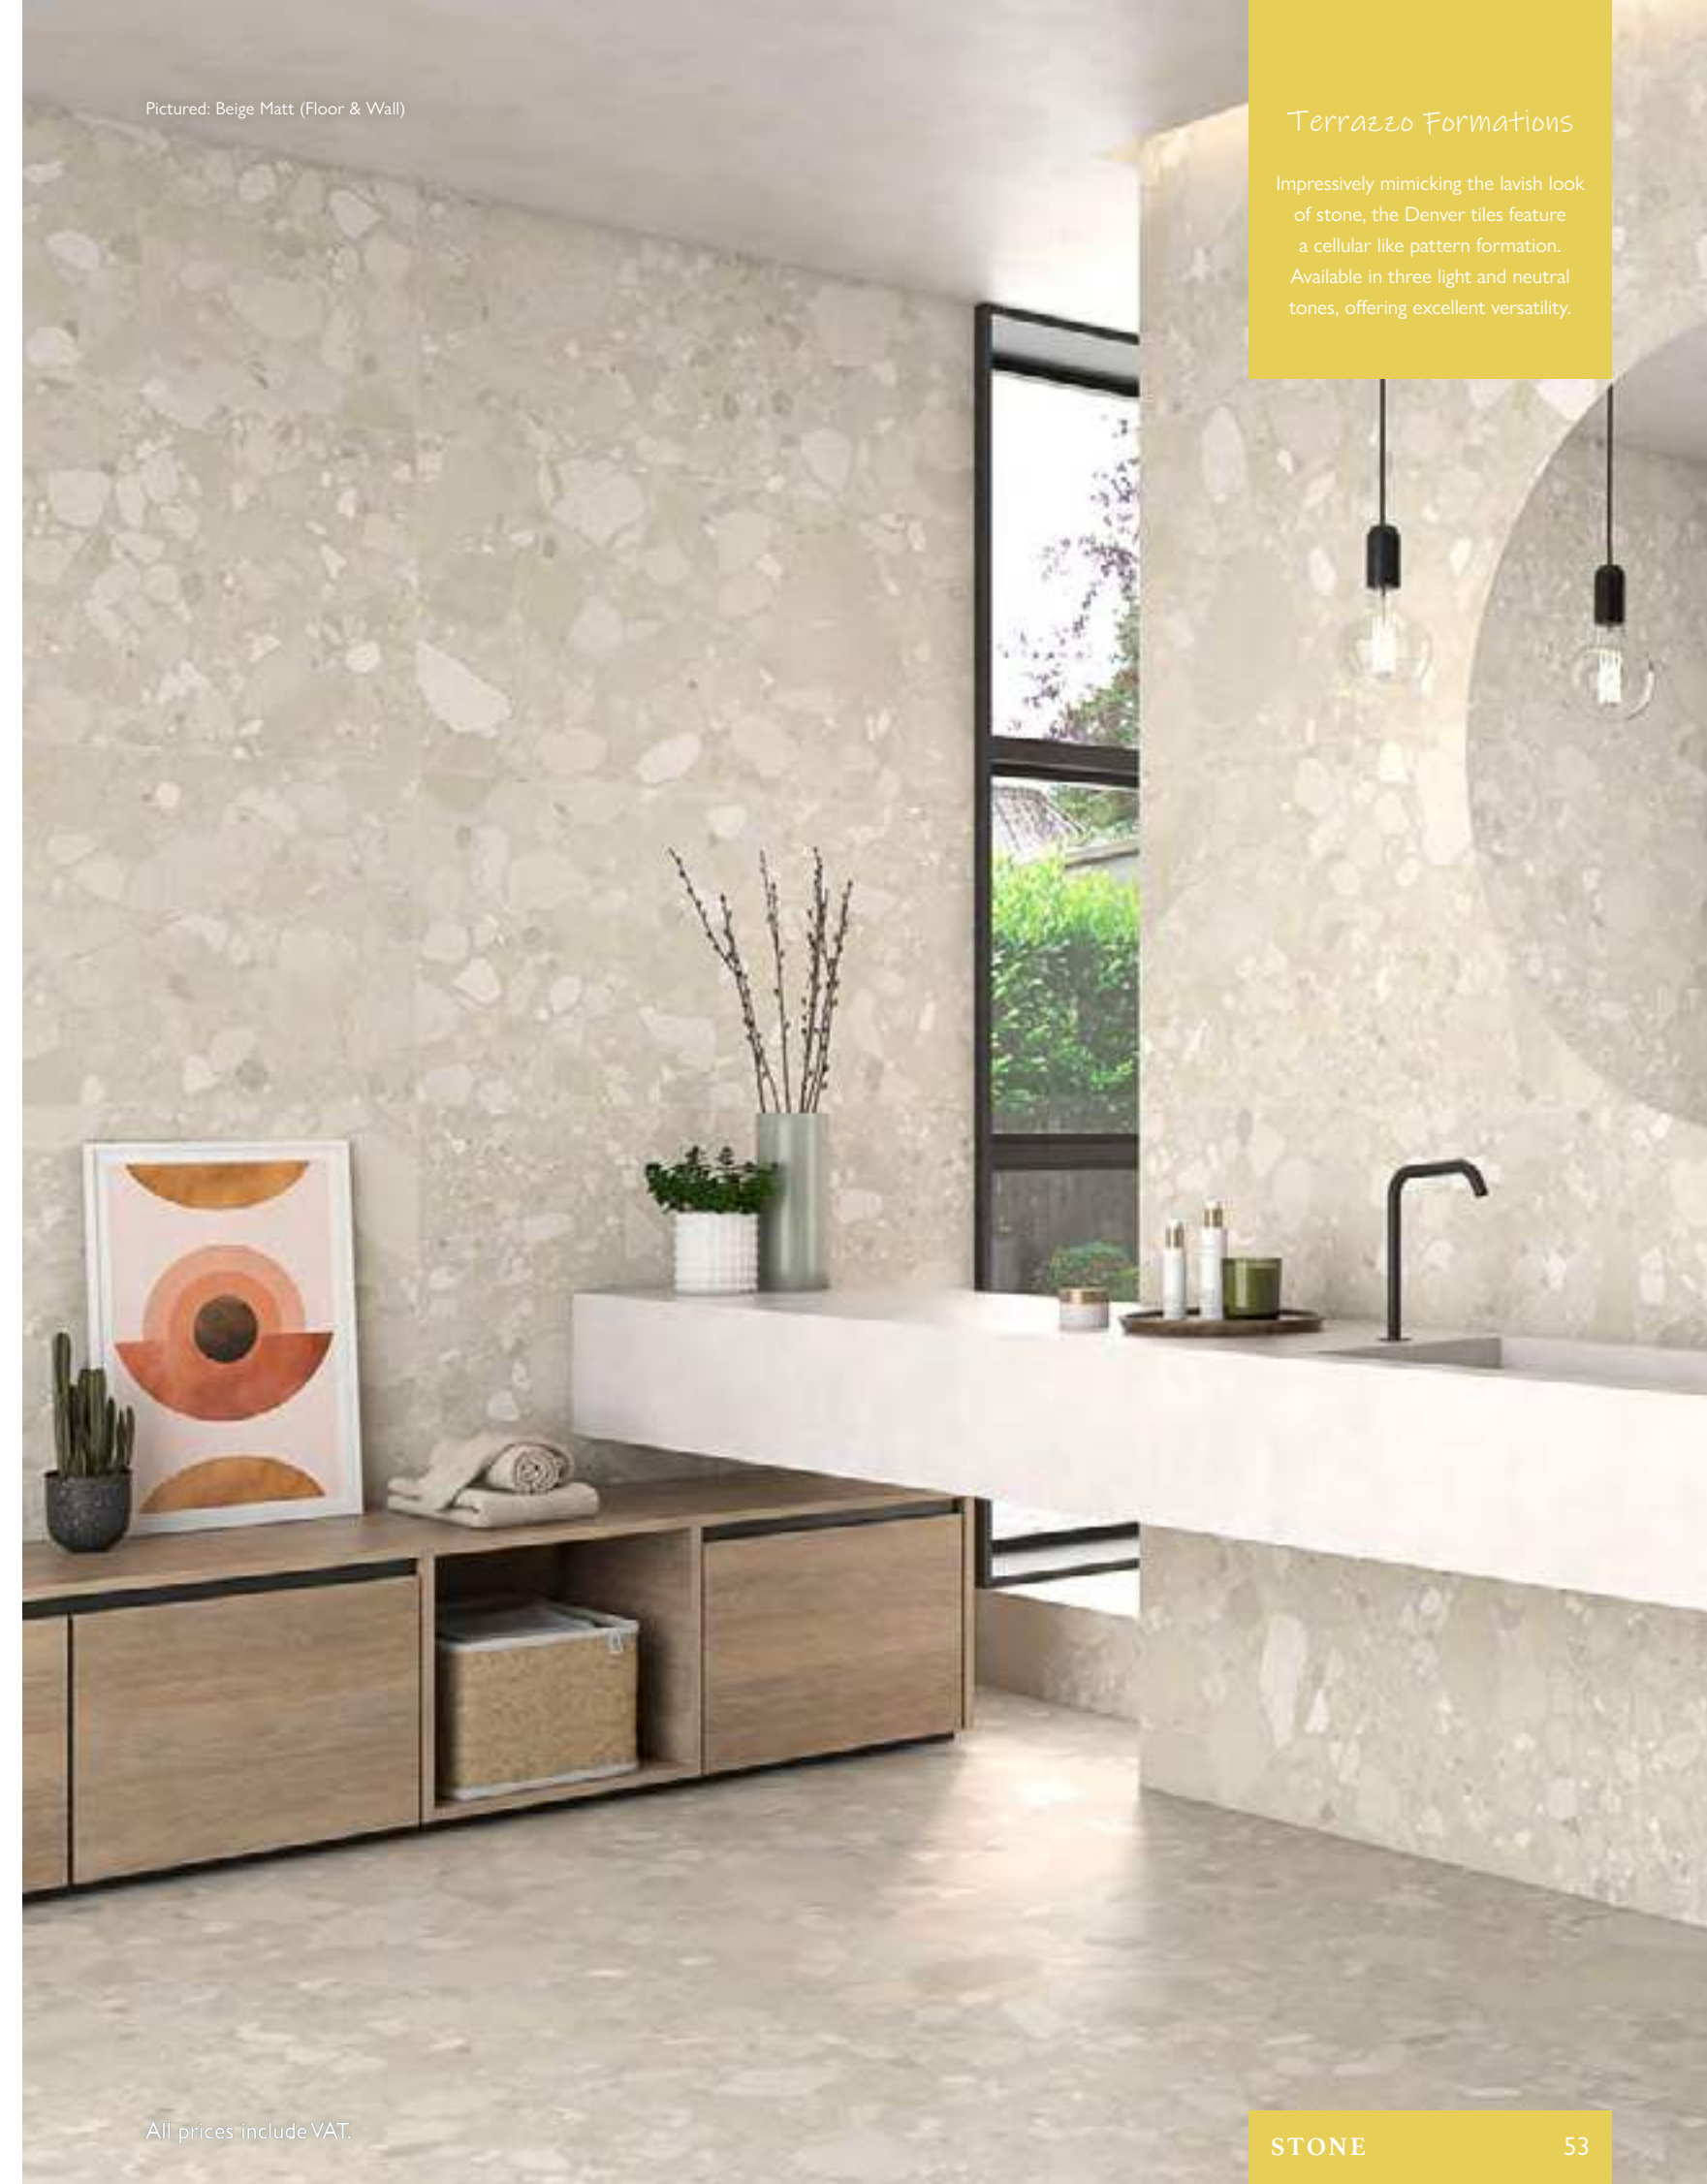

PERLA

Size (mm)	Code	Price per Tile	Price per m²
300 x 600	138651	£7.38	£41.00
600 x 600	138654	£14.76	£41.00
600 x 1200	138139	£46.80	£65.00

Size (mm)	Suitable For	Finish	Material	Tile Thickness	Quantity per m2	Slip Rating	Rectified
300 x 600	Wall/Floor	Matt	Porcelain	9.5mm	5.56	-	•
600 x 600	Wall/Floor	Matt	Porcelain	10mm	2.78	-	•
600 x 1200	Wall/Floor	Matt	Porcelain	9mm	1.39	-	•

Pictured: Beige Matt (Floor & Wall)