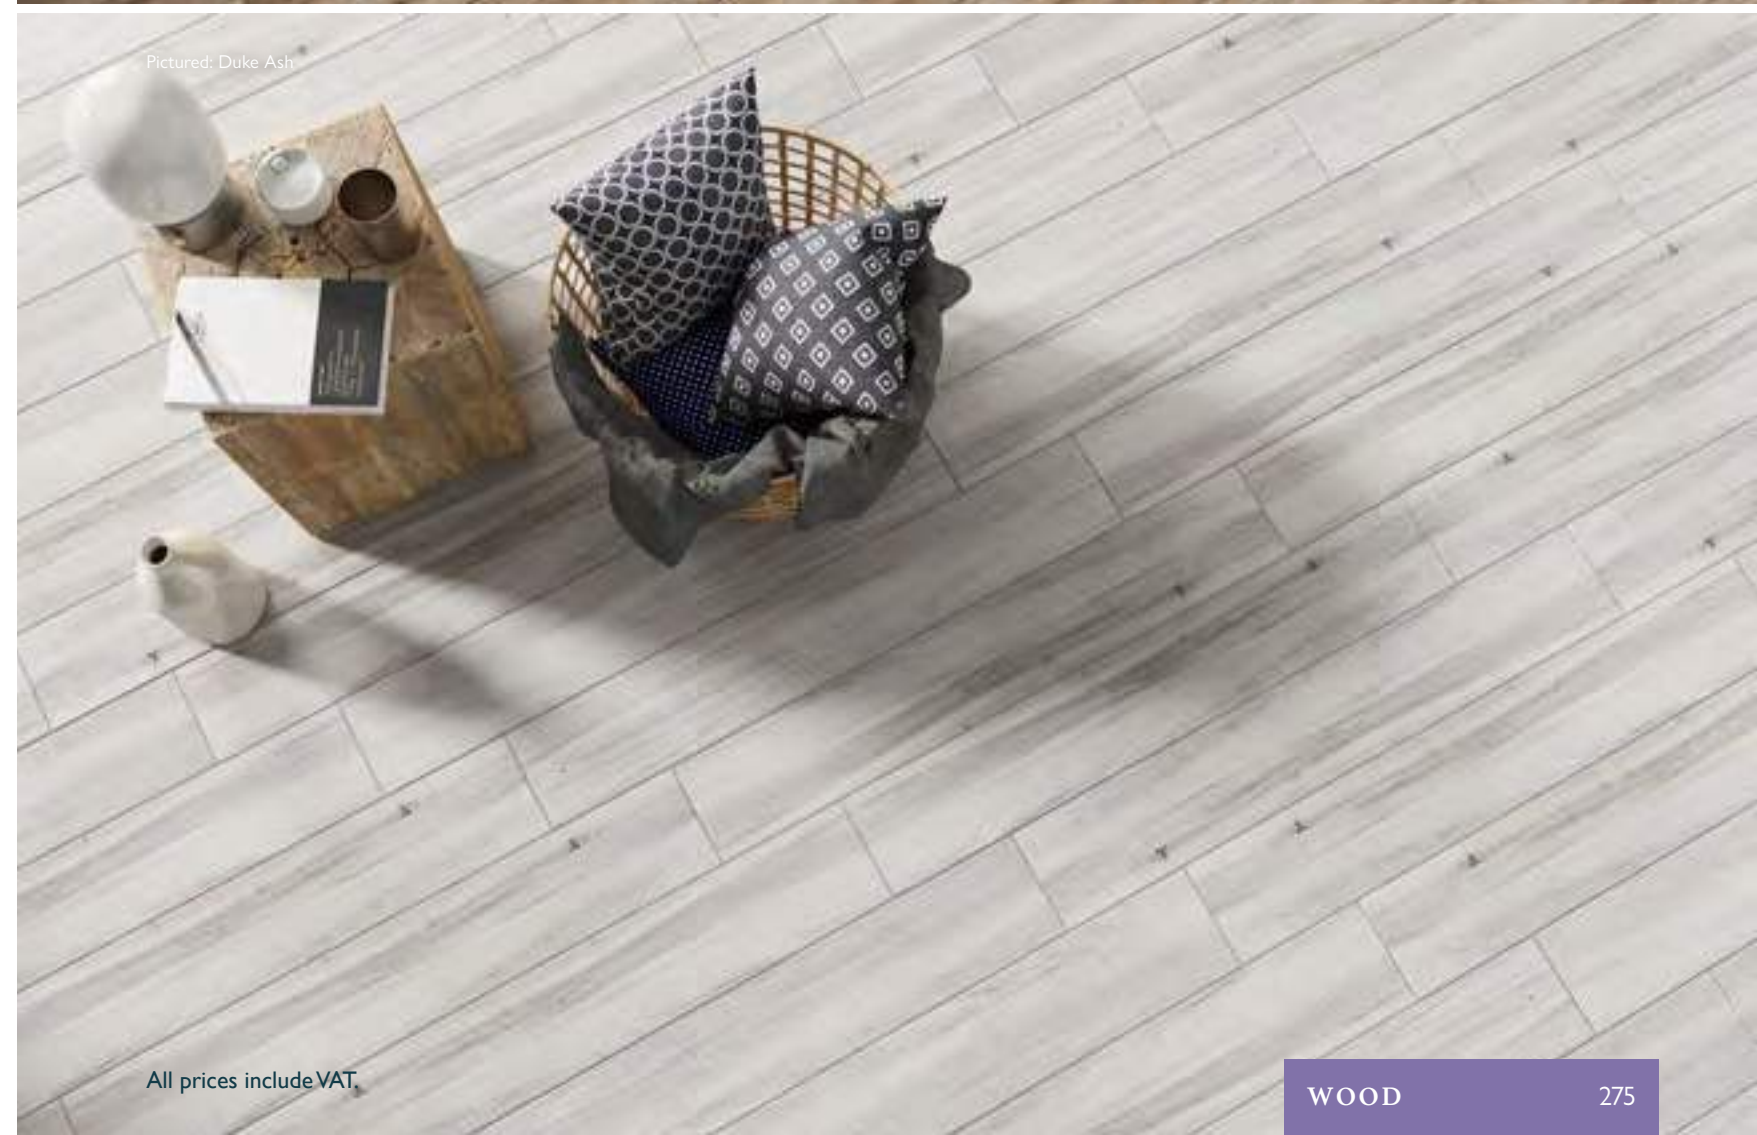

200 x 1200

ASH

Size (mm)	Code	Price per Tile	Price per m²
200 x 1200	69566	£15.36	£64.00

OAK

Size (mm)	Code	Price per Tile	Price per m²
200 x 1200	69567	£15.36	£64.00

OLIVE

Size (mm)	Code	Price per Tile	Price per m²
200 x 1200	69568	£15.36	£64.00

ANTHRACITE

Size (mm)	Code	Price per Tile	Price per m²
200 x 1200	69565	£15.36	£64.00

Size (mm)	Suitable For	Finish	Material	Tile Thickness	Quantity per m2	Slip Rating	Rectified
200 x 1200	Wall/Floor	Matt	Porcelain	10.5mm	4.17	R10	•

Authentic & Durable

This wood-effect tile is available in ash, anthracite, oak or olive which creates an authentic and durable option for the wall or floor. These tiles would suit any room of the home, alongside any other tile.