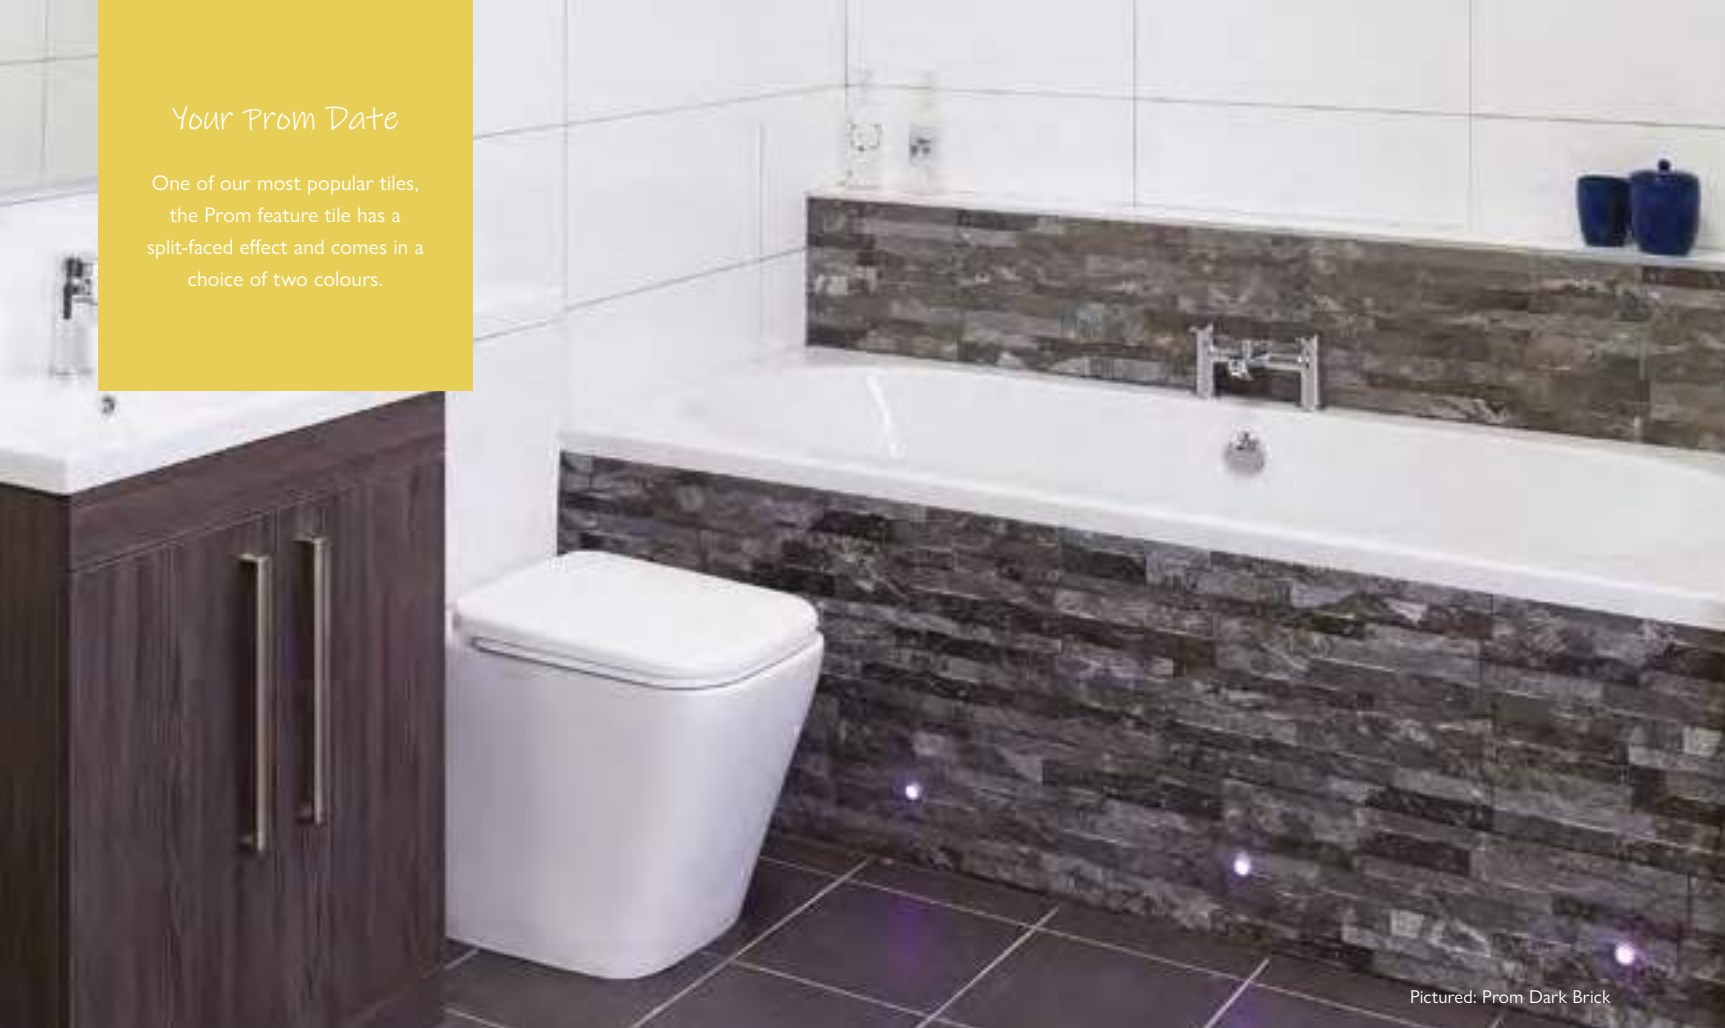

Your Prom Date

One of our most popular tiles, the Prom feature tile has a split-faced effect and comes in a choice of two colours.

Pictured: Prom Dark Brick

Classic Stone

Keep things classic with the Oraki stone effect tiles. Available in two neutral shades with a light stone design they provide a timeless finish. These porcelain tiles can be applied to the walls & floor for a cohesive look.