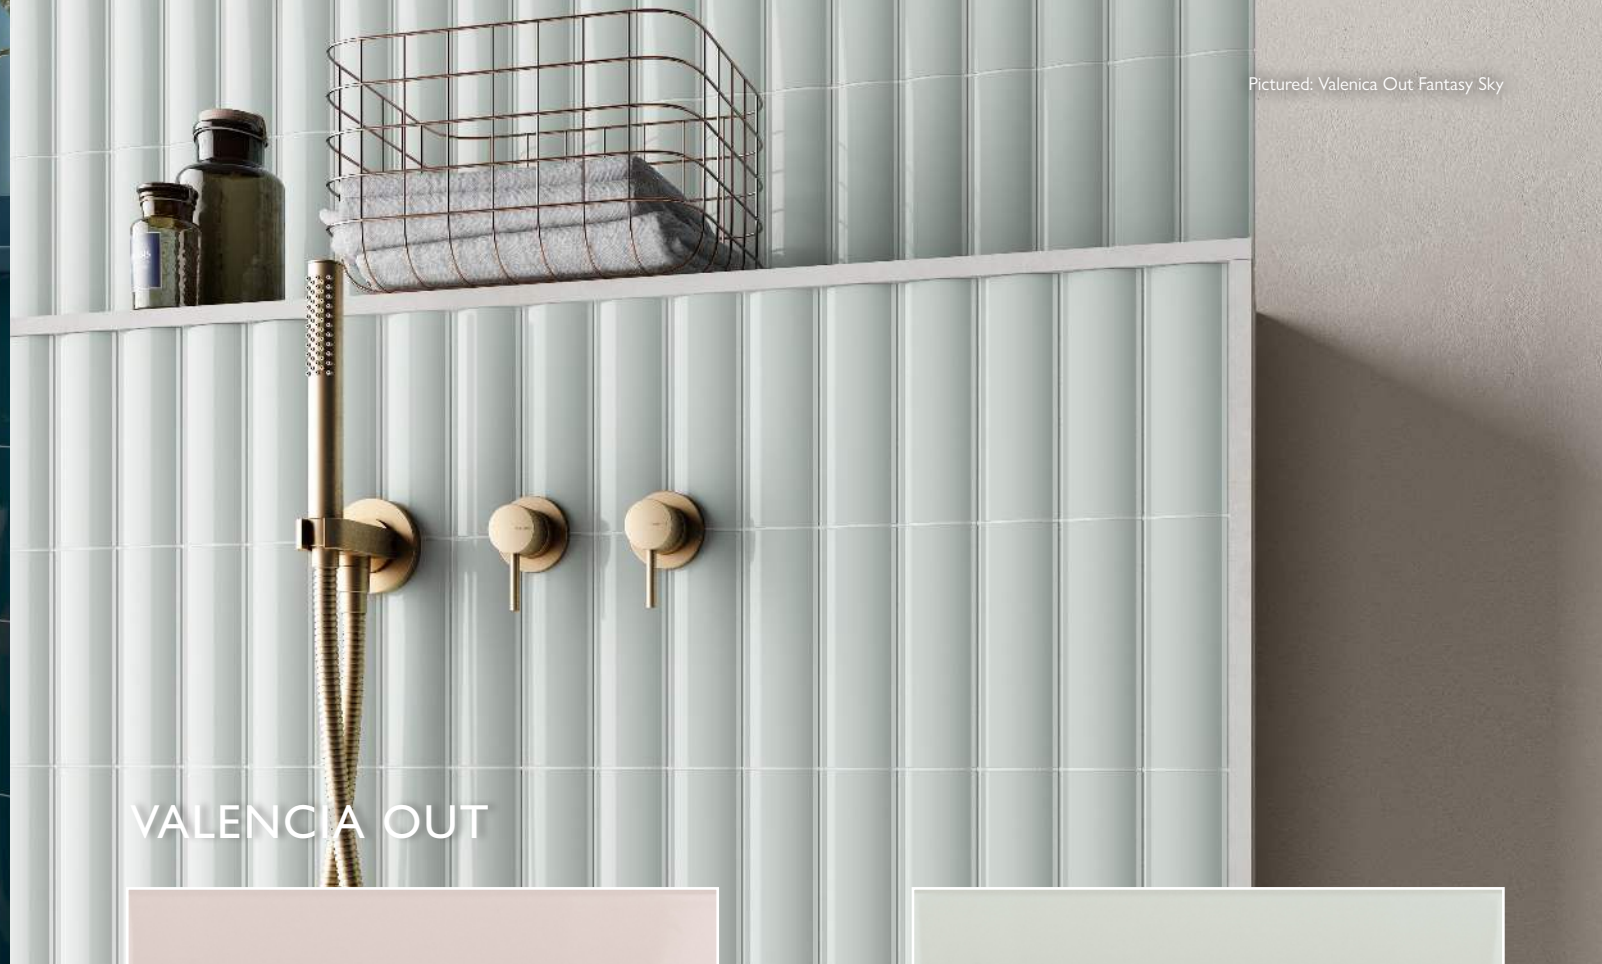

VALENCIA OUT

163094

163096

163099

Size (mm)	Price per Tile	Price per m²
200 x 65	£0.88	£68.00

Size (mm)	Suitable For	Finish	Material	Tile Thickness	Quantity per m2	Slip Rating	Rectified
200 x 65	Wall	Gloss	Ceramic	8mm	76.92	-	-