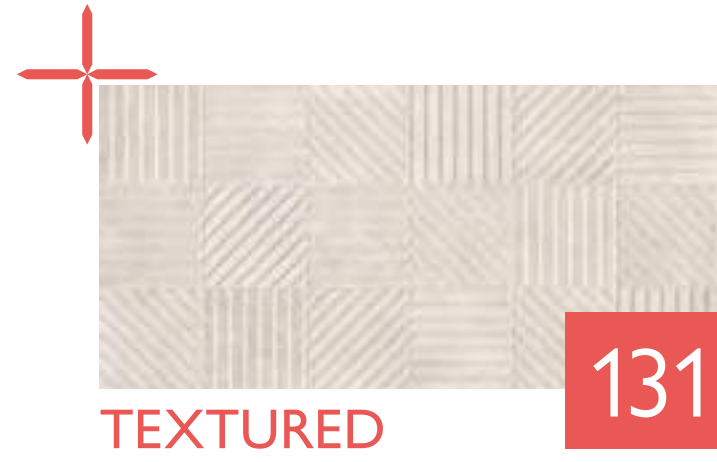

TEXTURED

131