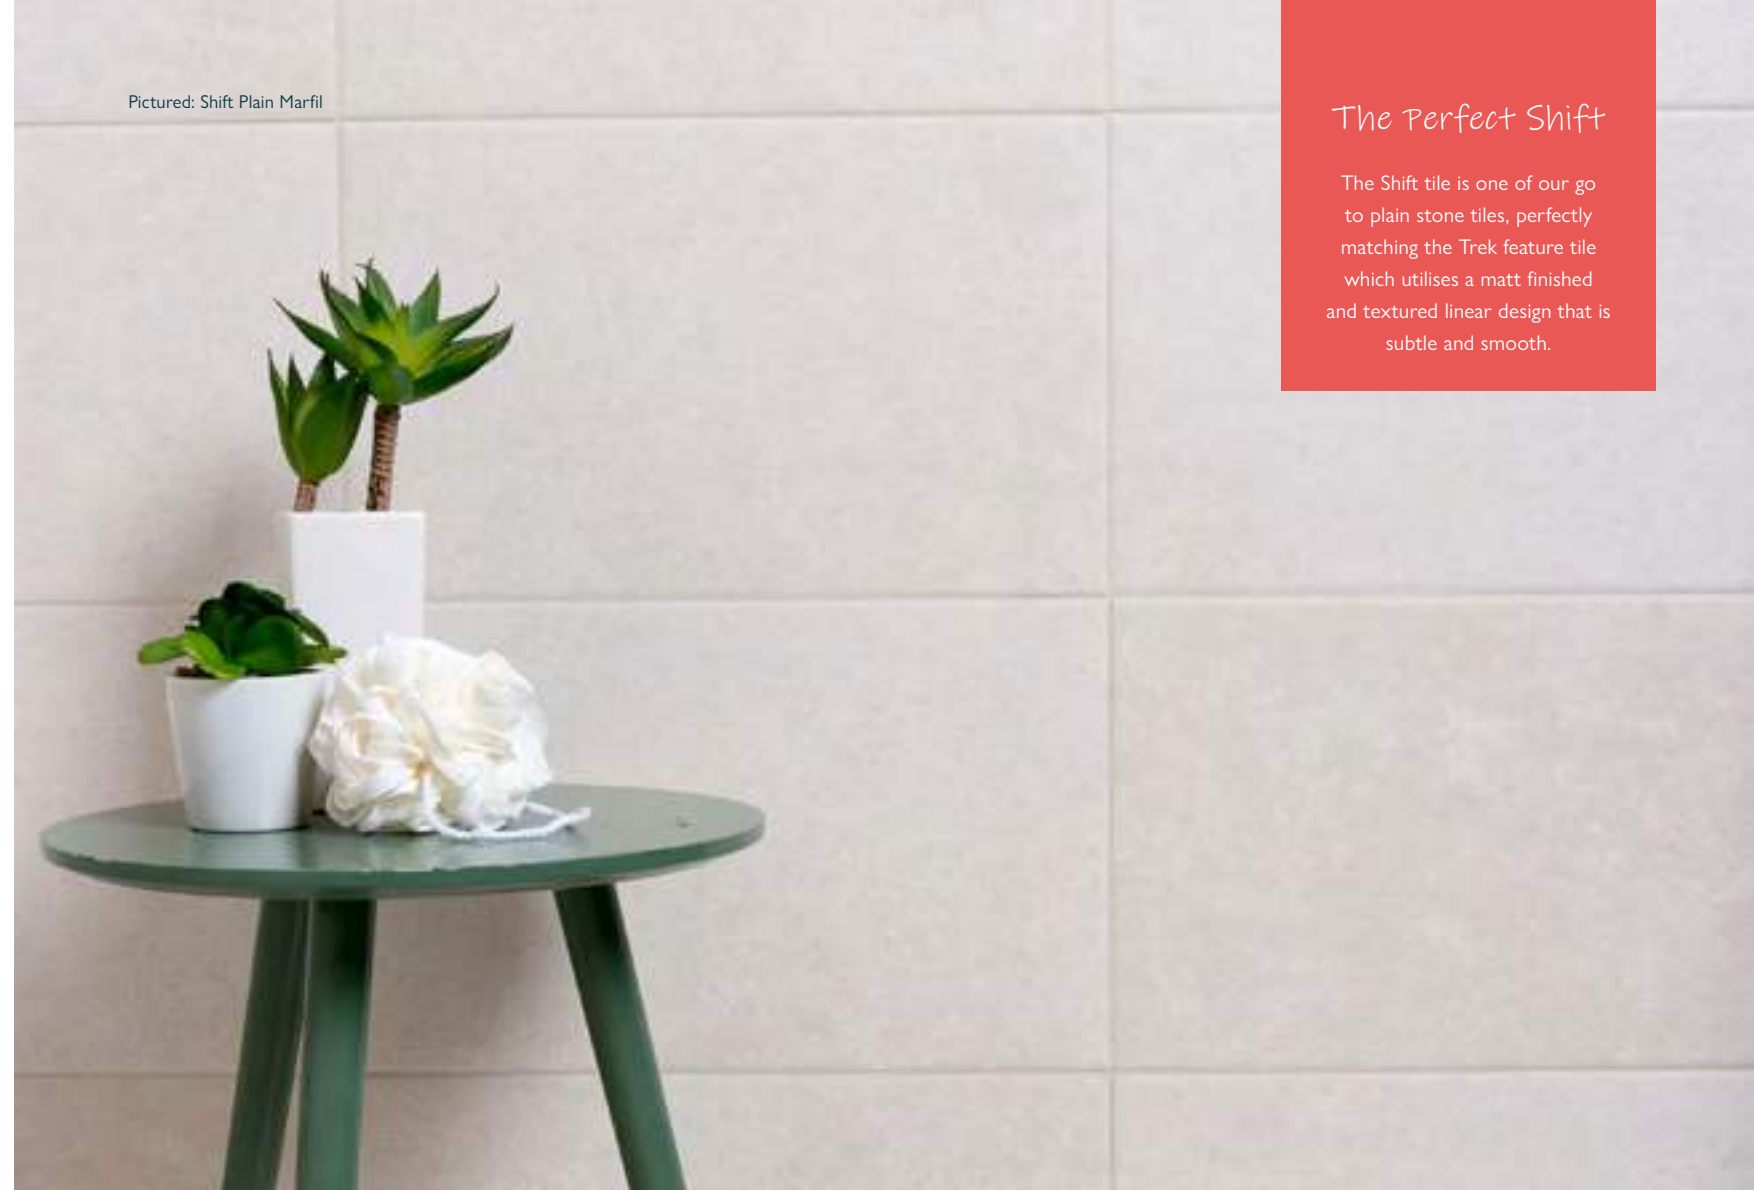

## The Perfect Shift

The Shift tile is one of our go to plain stone tiles, perfectly matching the Trek feature tile which utilises a matt finished and textured linear design that is subtle and smooth.

Pictured: Shift Trek Marfil