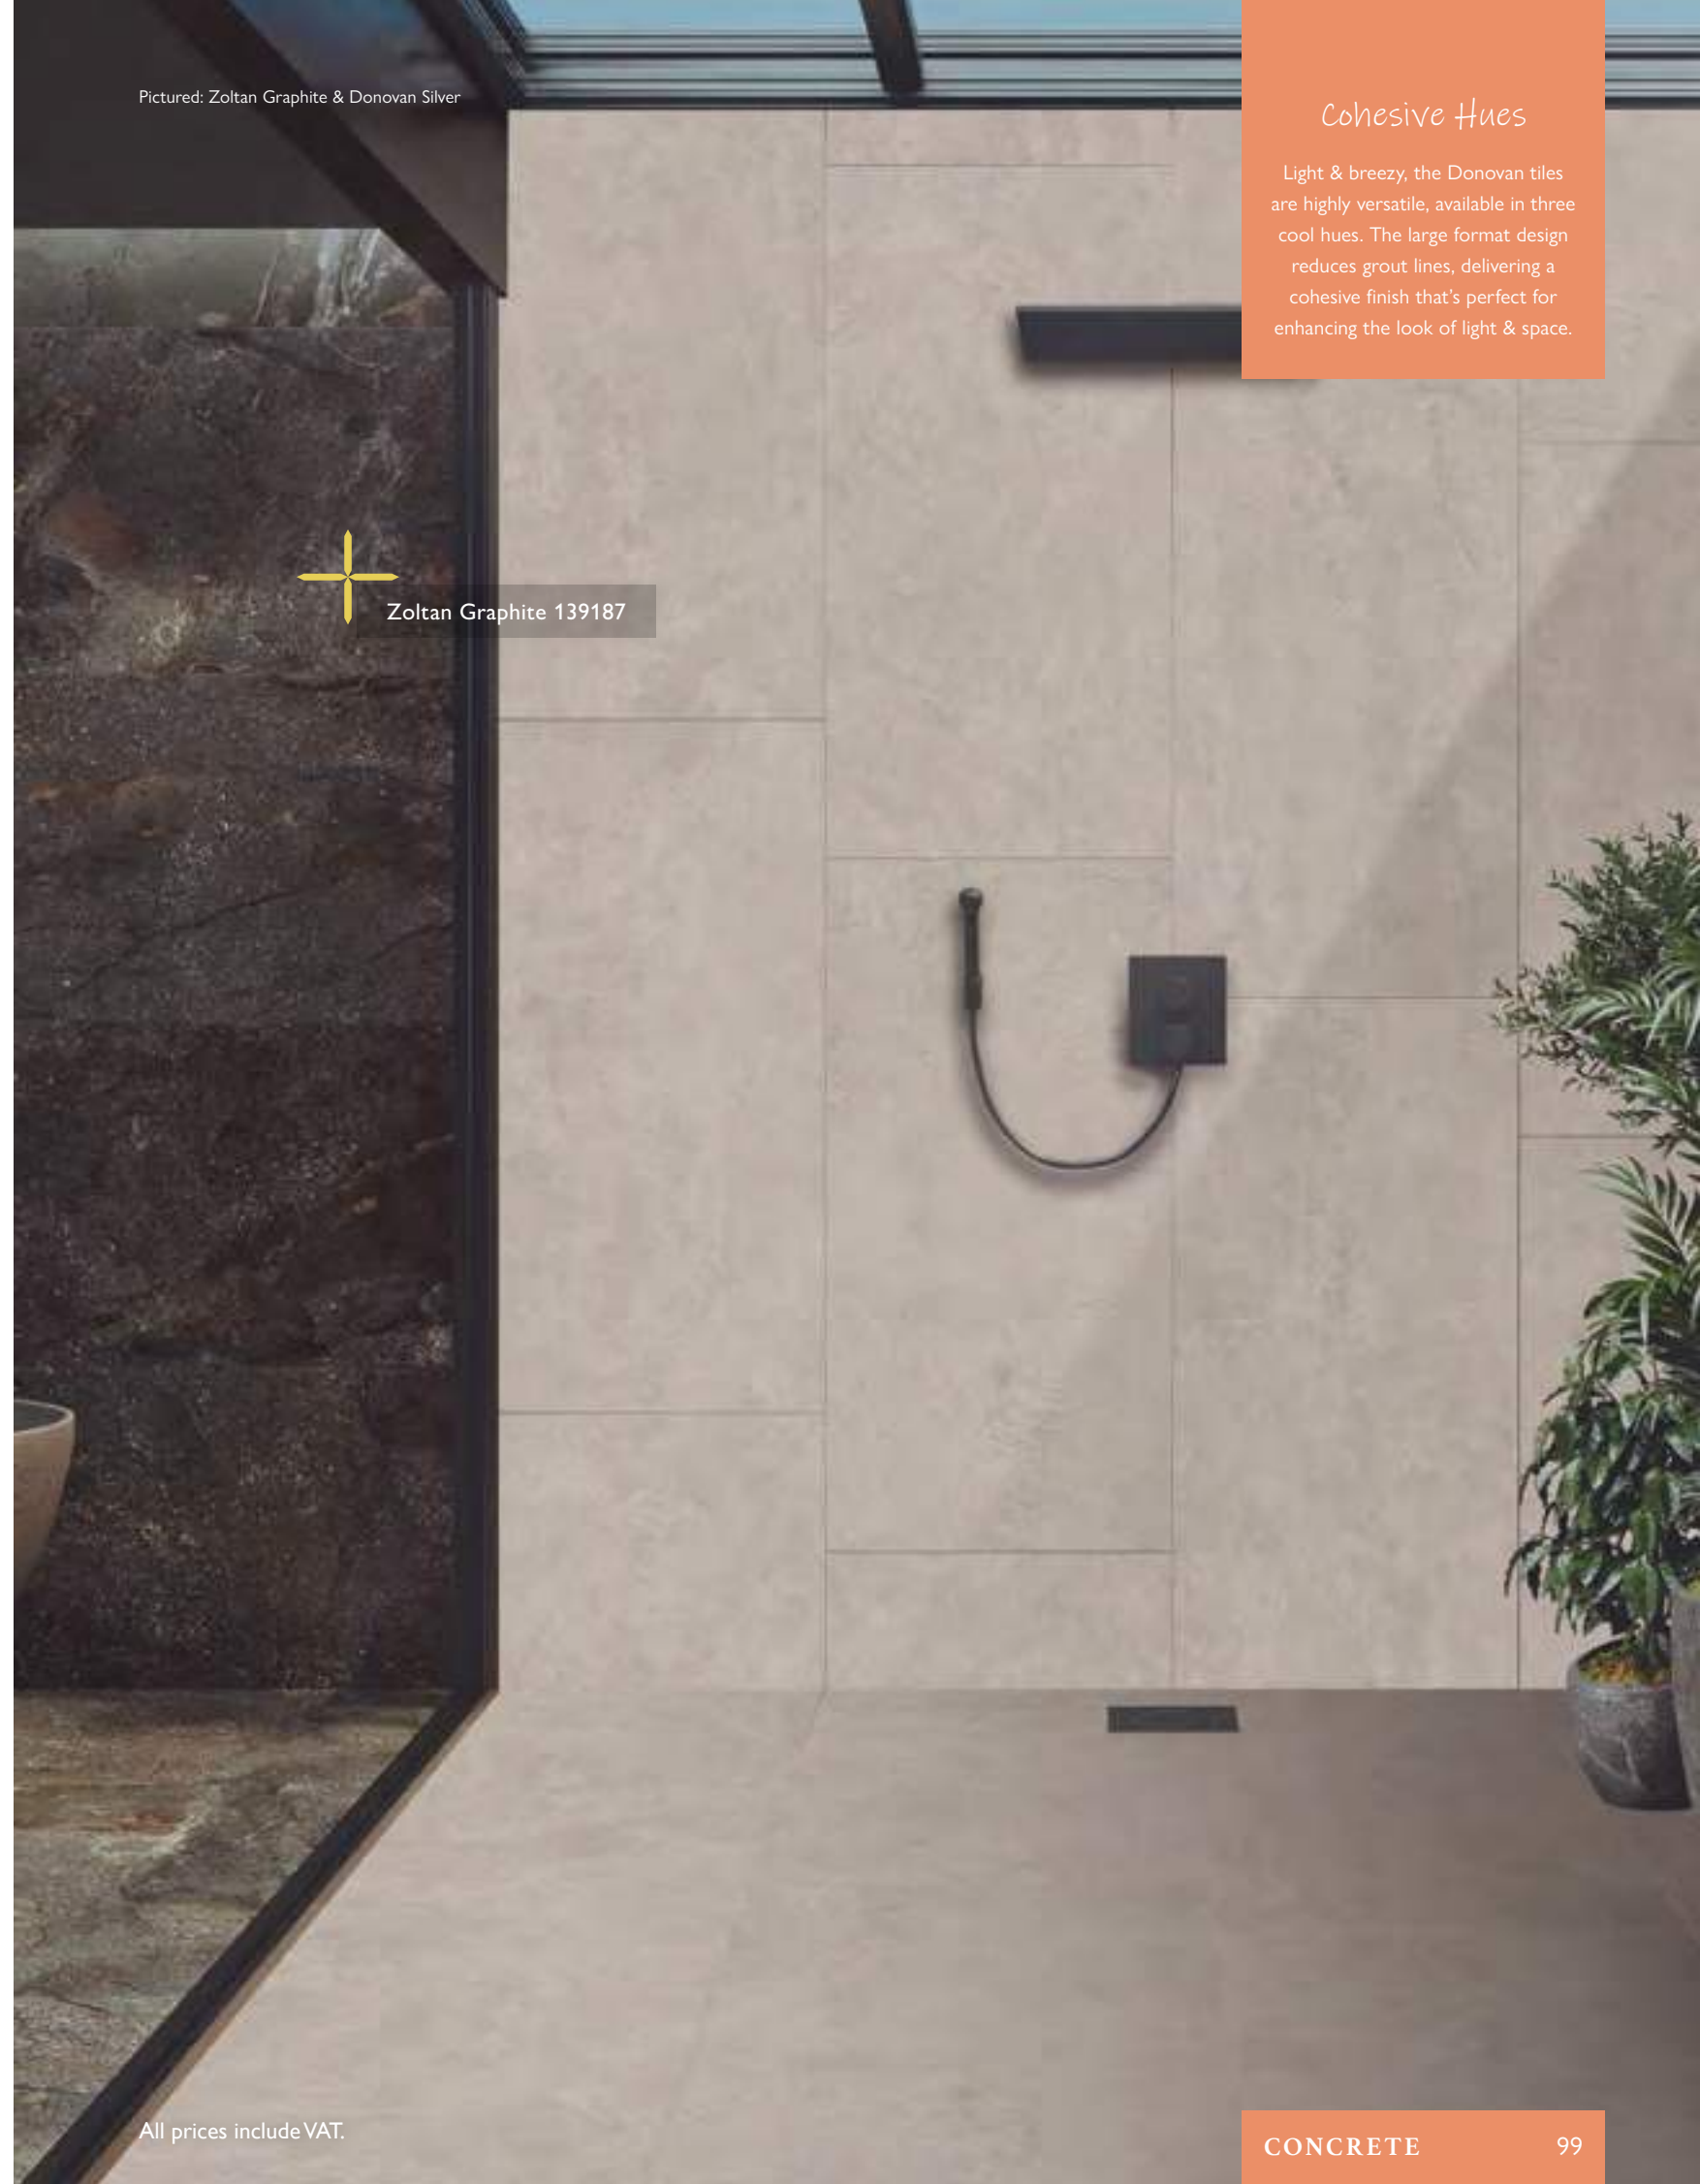

Pictured: Zoltan Graphite & Donovan Silver

Zoltan Graphite 139187

Cohesive Hues

Light & breezy, the Donovan tiles are highly versatile, available in three cool hues. The large format design reduces grout lines, delivering a cohesive finish that's perfect for enhancing the look of light & space.