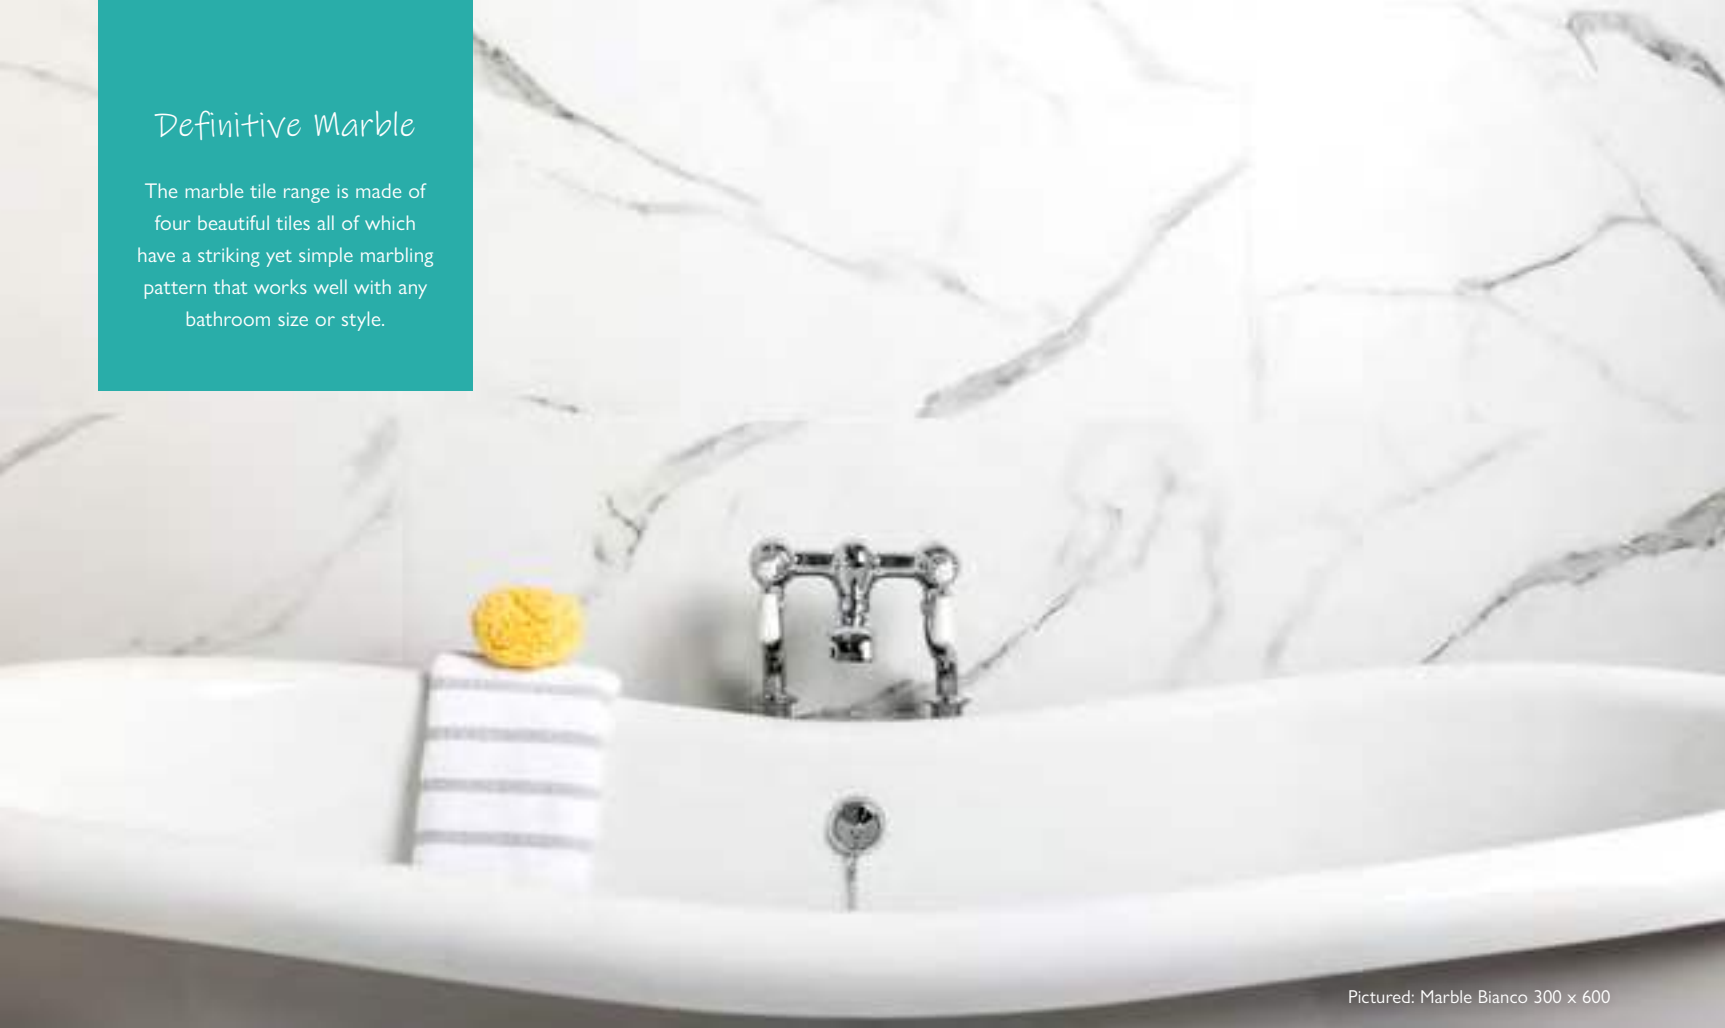

## Definitive Marble

The marble tile range is made of four beautiful tiles all of which have a striking yet simple marbling pattern that works well with any bathroom size or style.

Pictured: Marble Bianco 300 x 600