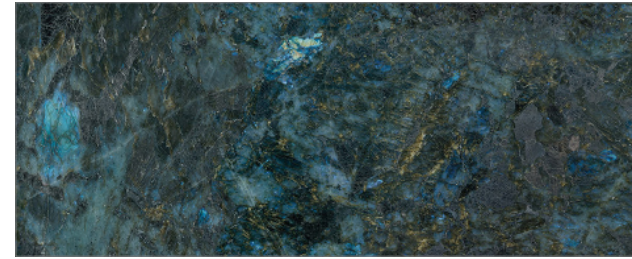

GEMSTONE

Size (mm)	Code	Price per Tile	Price per m²
1200 x 600	165448	£61.92	£86.00

Size (mm)	Suitable For	Finish	Material	Tile Thickness	Quantity per m2	Slip Rating	Rectified
1200 x 600	Wall/Floor	Super Polished	Porcelain	10.5mm	1.39	-	•