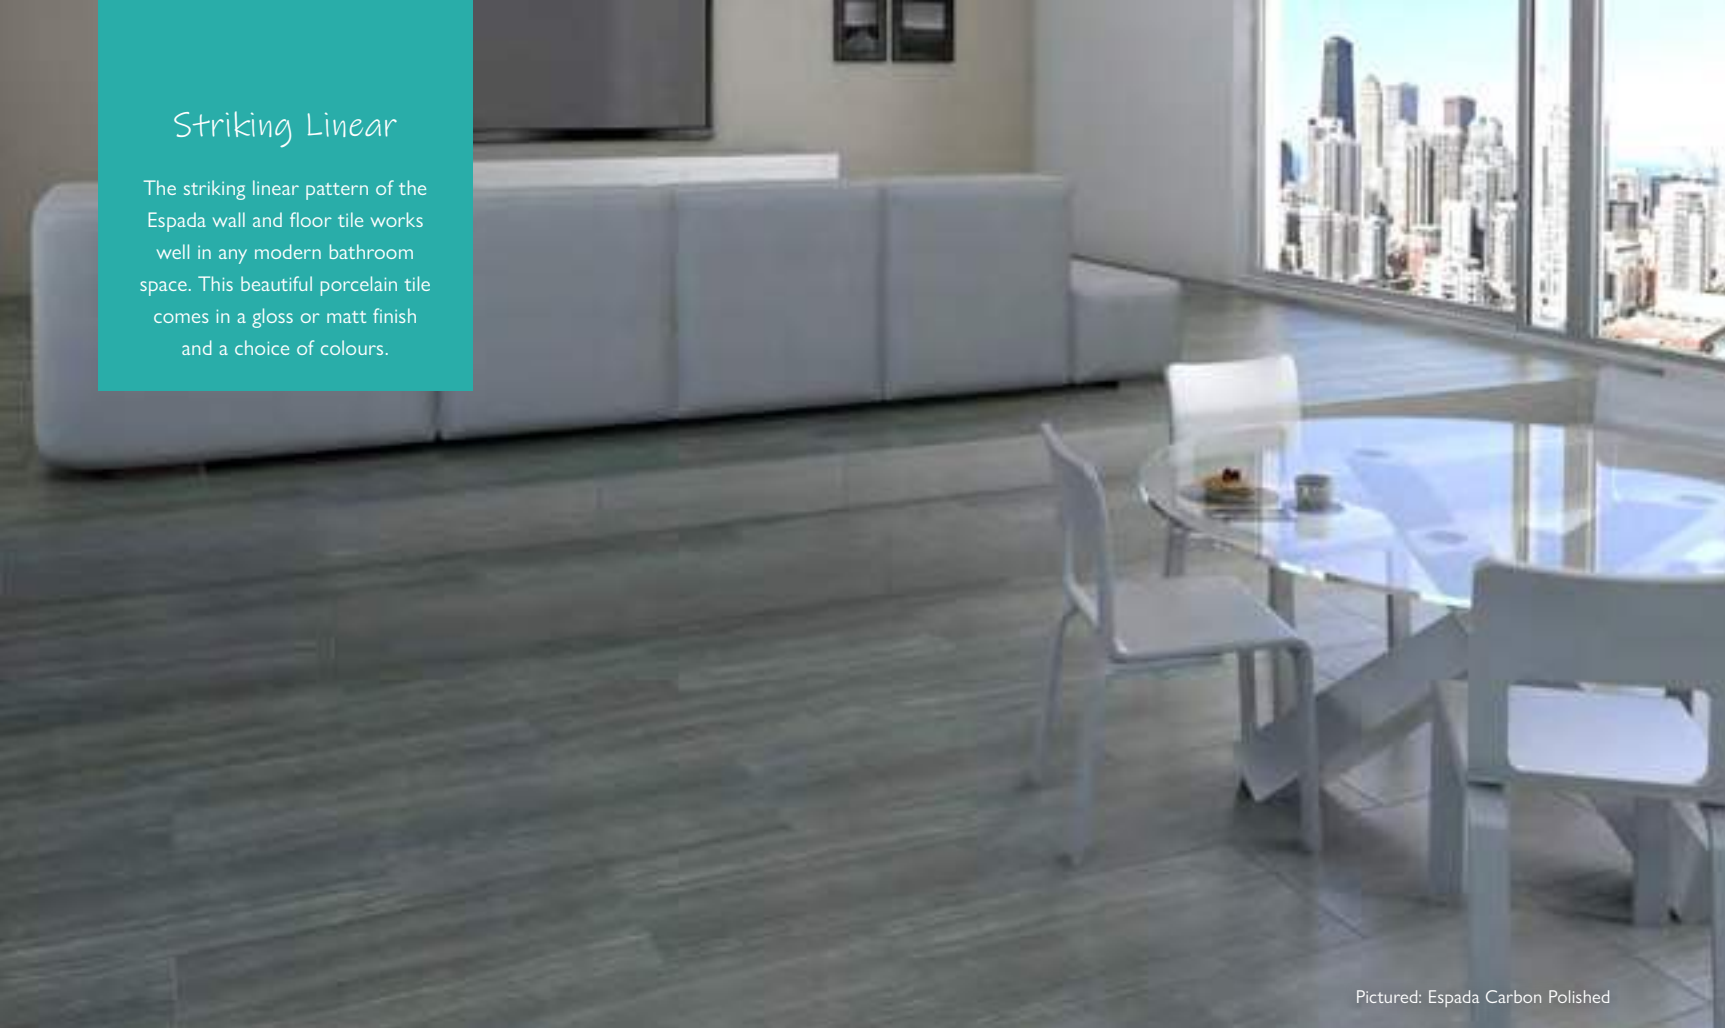

Striking Linear

The striking linear pattern of the Espada wall and floor tile works well in any modern bathroom space. This beautiful porcelain tile comes in a gloss or matt finish and a choice of colours.

Pictured: Espada Carbon Polished

Future Proof

The glossy Milton tiles offer a simple, understated style, with longevity. Ensuring your space remains beautiful for years to come. The rectified edges mean thinner grout lines for a cleaner look and feel.