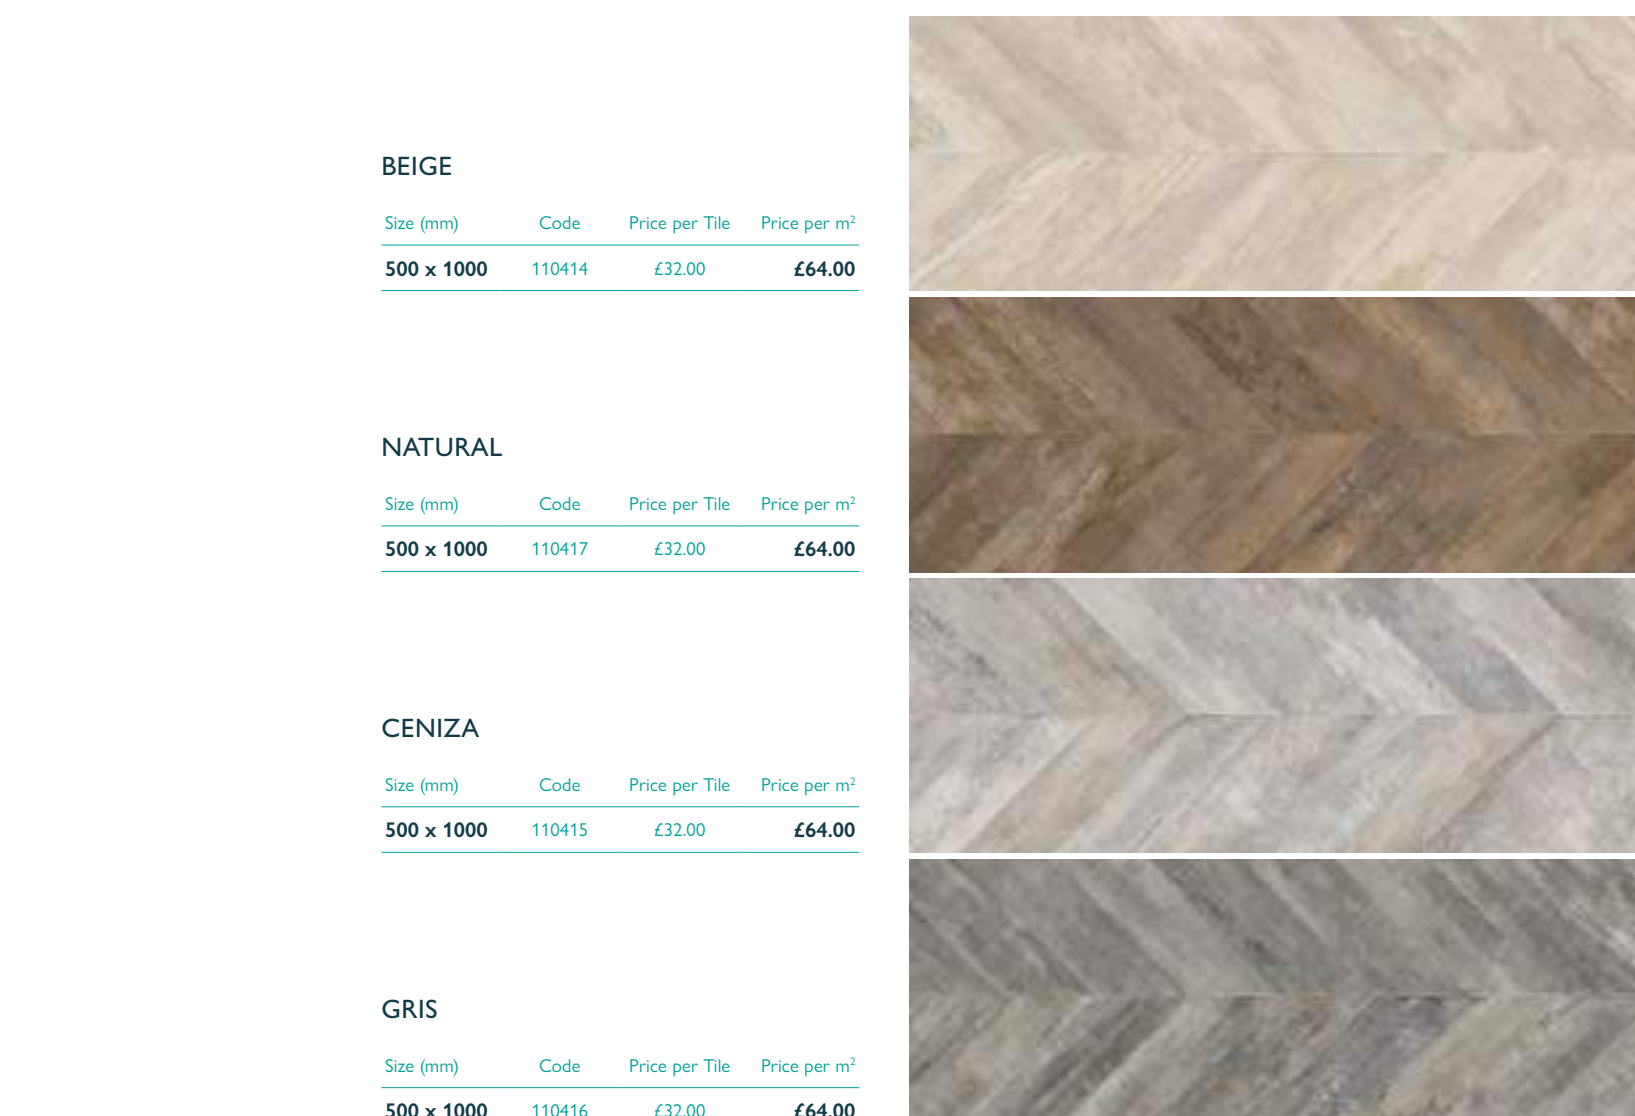

REDDING CHEVRON

BEIGE

Size (mm)	Code	Price per Tile	Price per m²
500 x 1000	110414	£32.00	£64.00

NATURAL

Size (mm)	Code	Price per Tile	Price per m²
500 x 1000	110417	£32.00	£64.00

CENIZA

Size (mm)	Code	Price per Tile	Price per m²
500 x 1000	110415	£32.00	£64.00

GRIS

Size (mm)	Code	Price per Tile	Price per m²
500 x 1000	110416	£32.00	£64.00

Size (mm)	Suitable For	Finish	Material	Tile Thickness	Quantity per m²	Slip Rating	Rectified
500 x 1000	Wall/Floor	Matt	Porcelain	11mm	2.00	R10	•