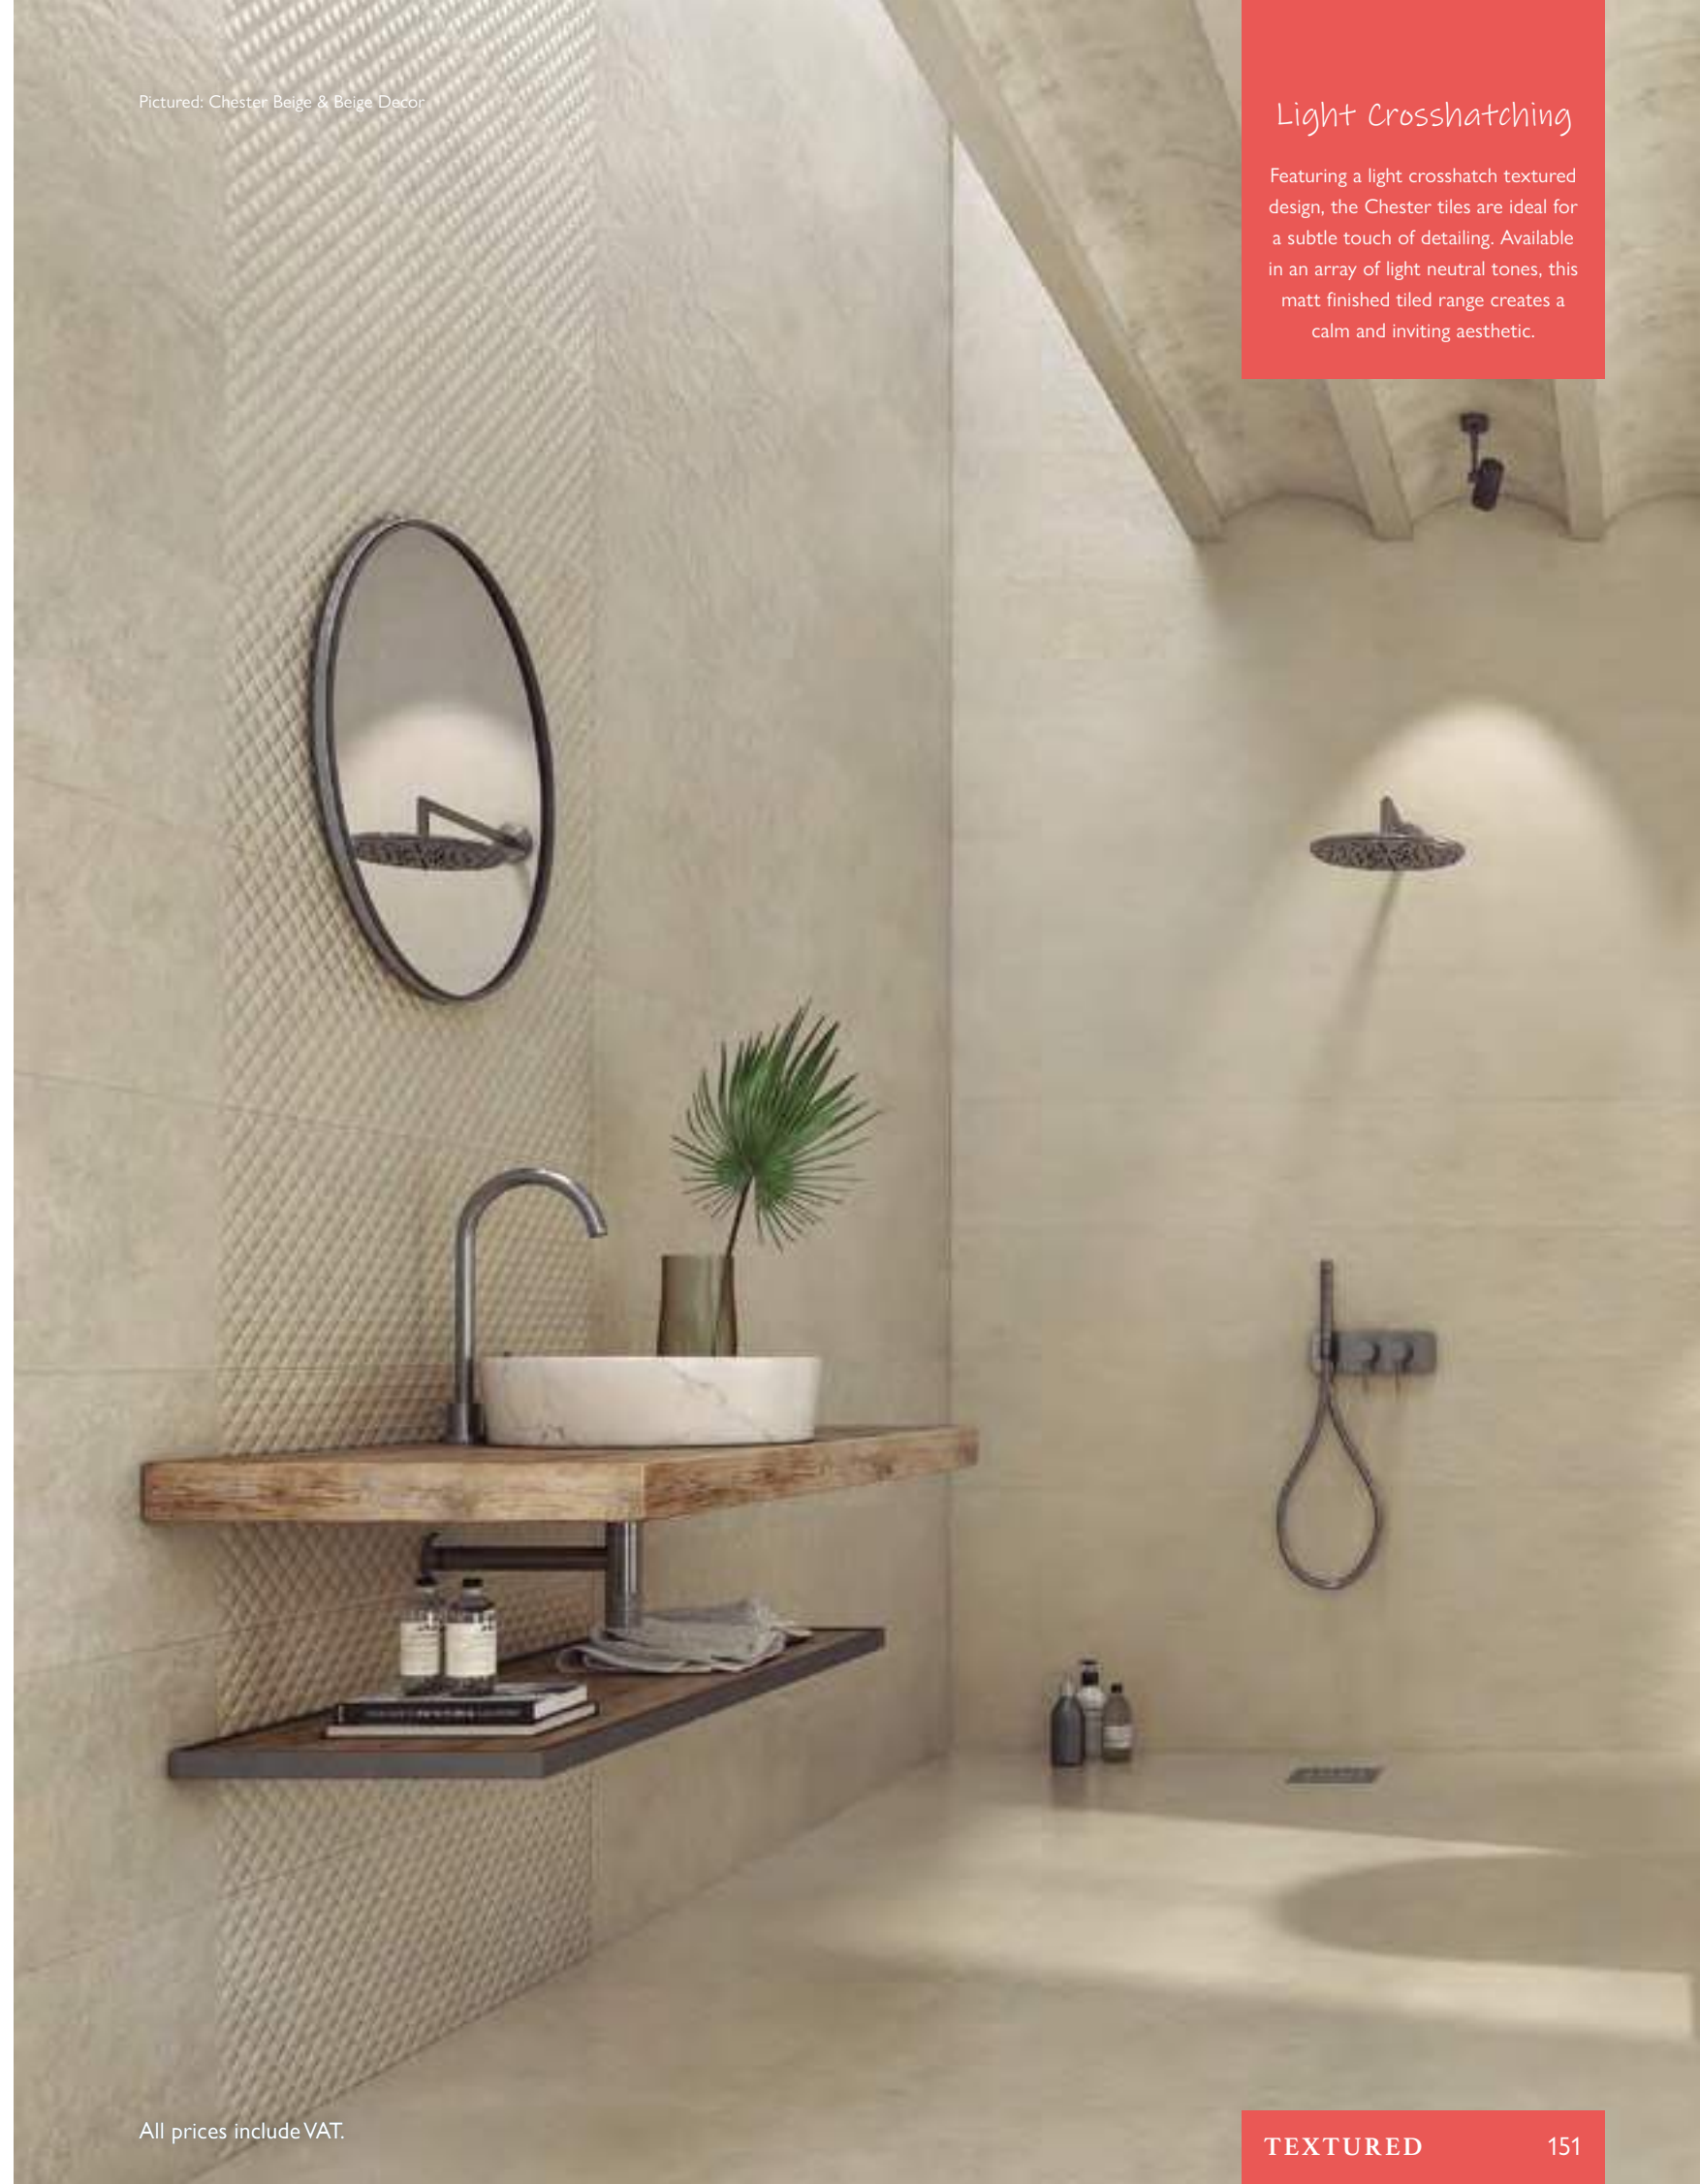

Pictured: Chester Beige & Beige Decor

Light Crosshatching

Featuring a light crosshatch textured design, the Chester tiles are ideal for a subtle touch of detailing. Available in an array of light neutral tones, this matt finished tiled range creates a calm and inviting aesthetic.