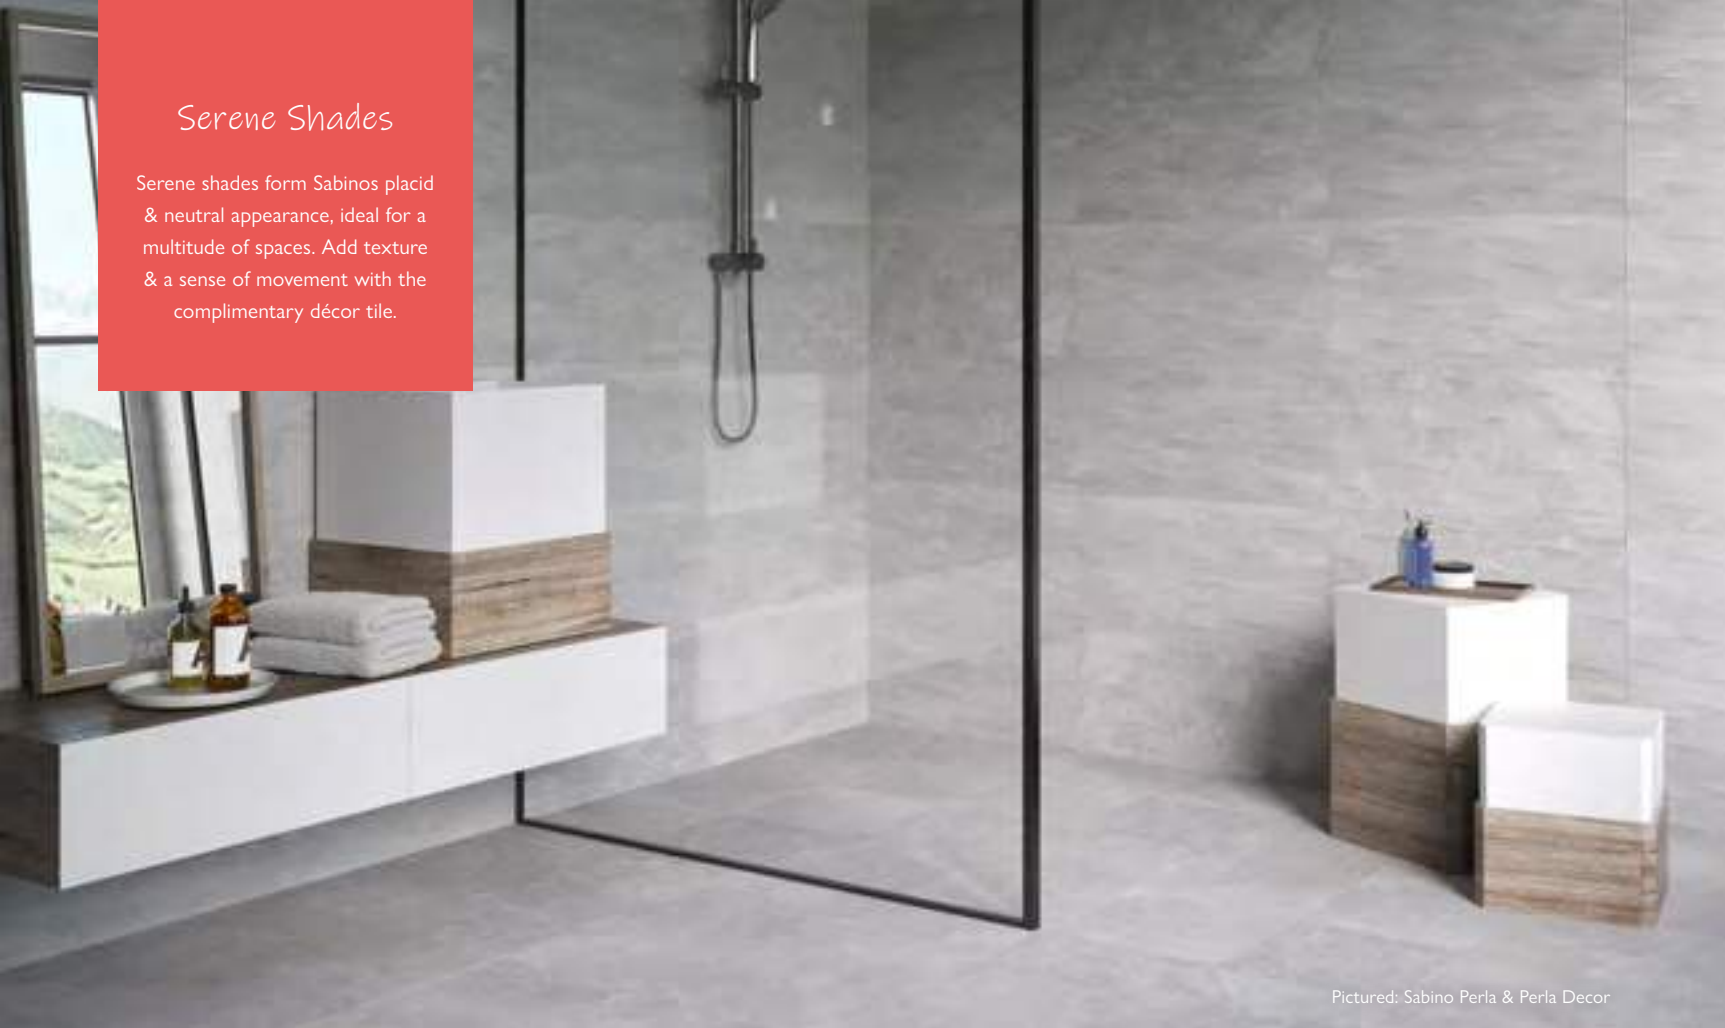

Serene Shades

Serene shades form Sabinos placid & neutral appearance, ideal for a multitude of spaces. Add texture & a sense of movement with the complimentary décor tile.

Pictured: Sabino Perla & Perla Decor

Rock The Casbah

Casbah tiles have been inspired by the buildings and design of northern Africa. Light and airy, they will make your room feel large and luxurious no matter what its size.