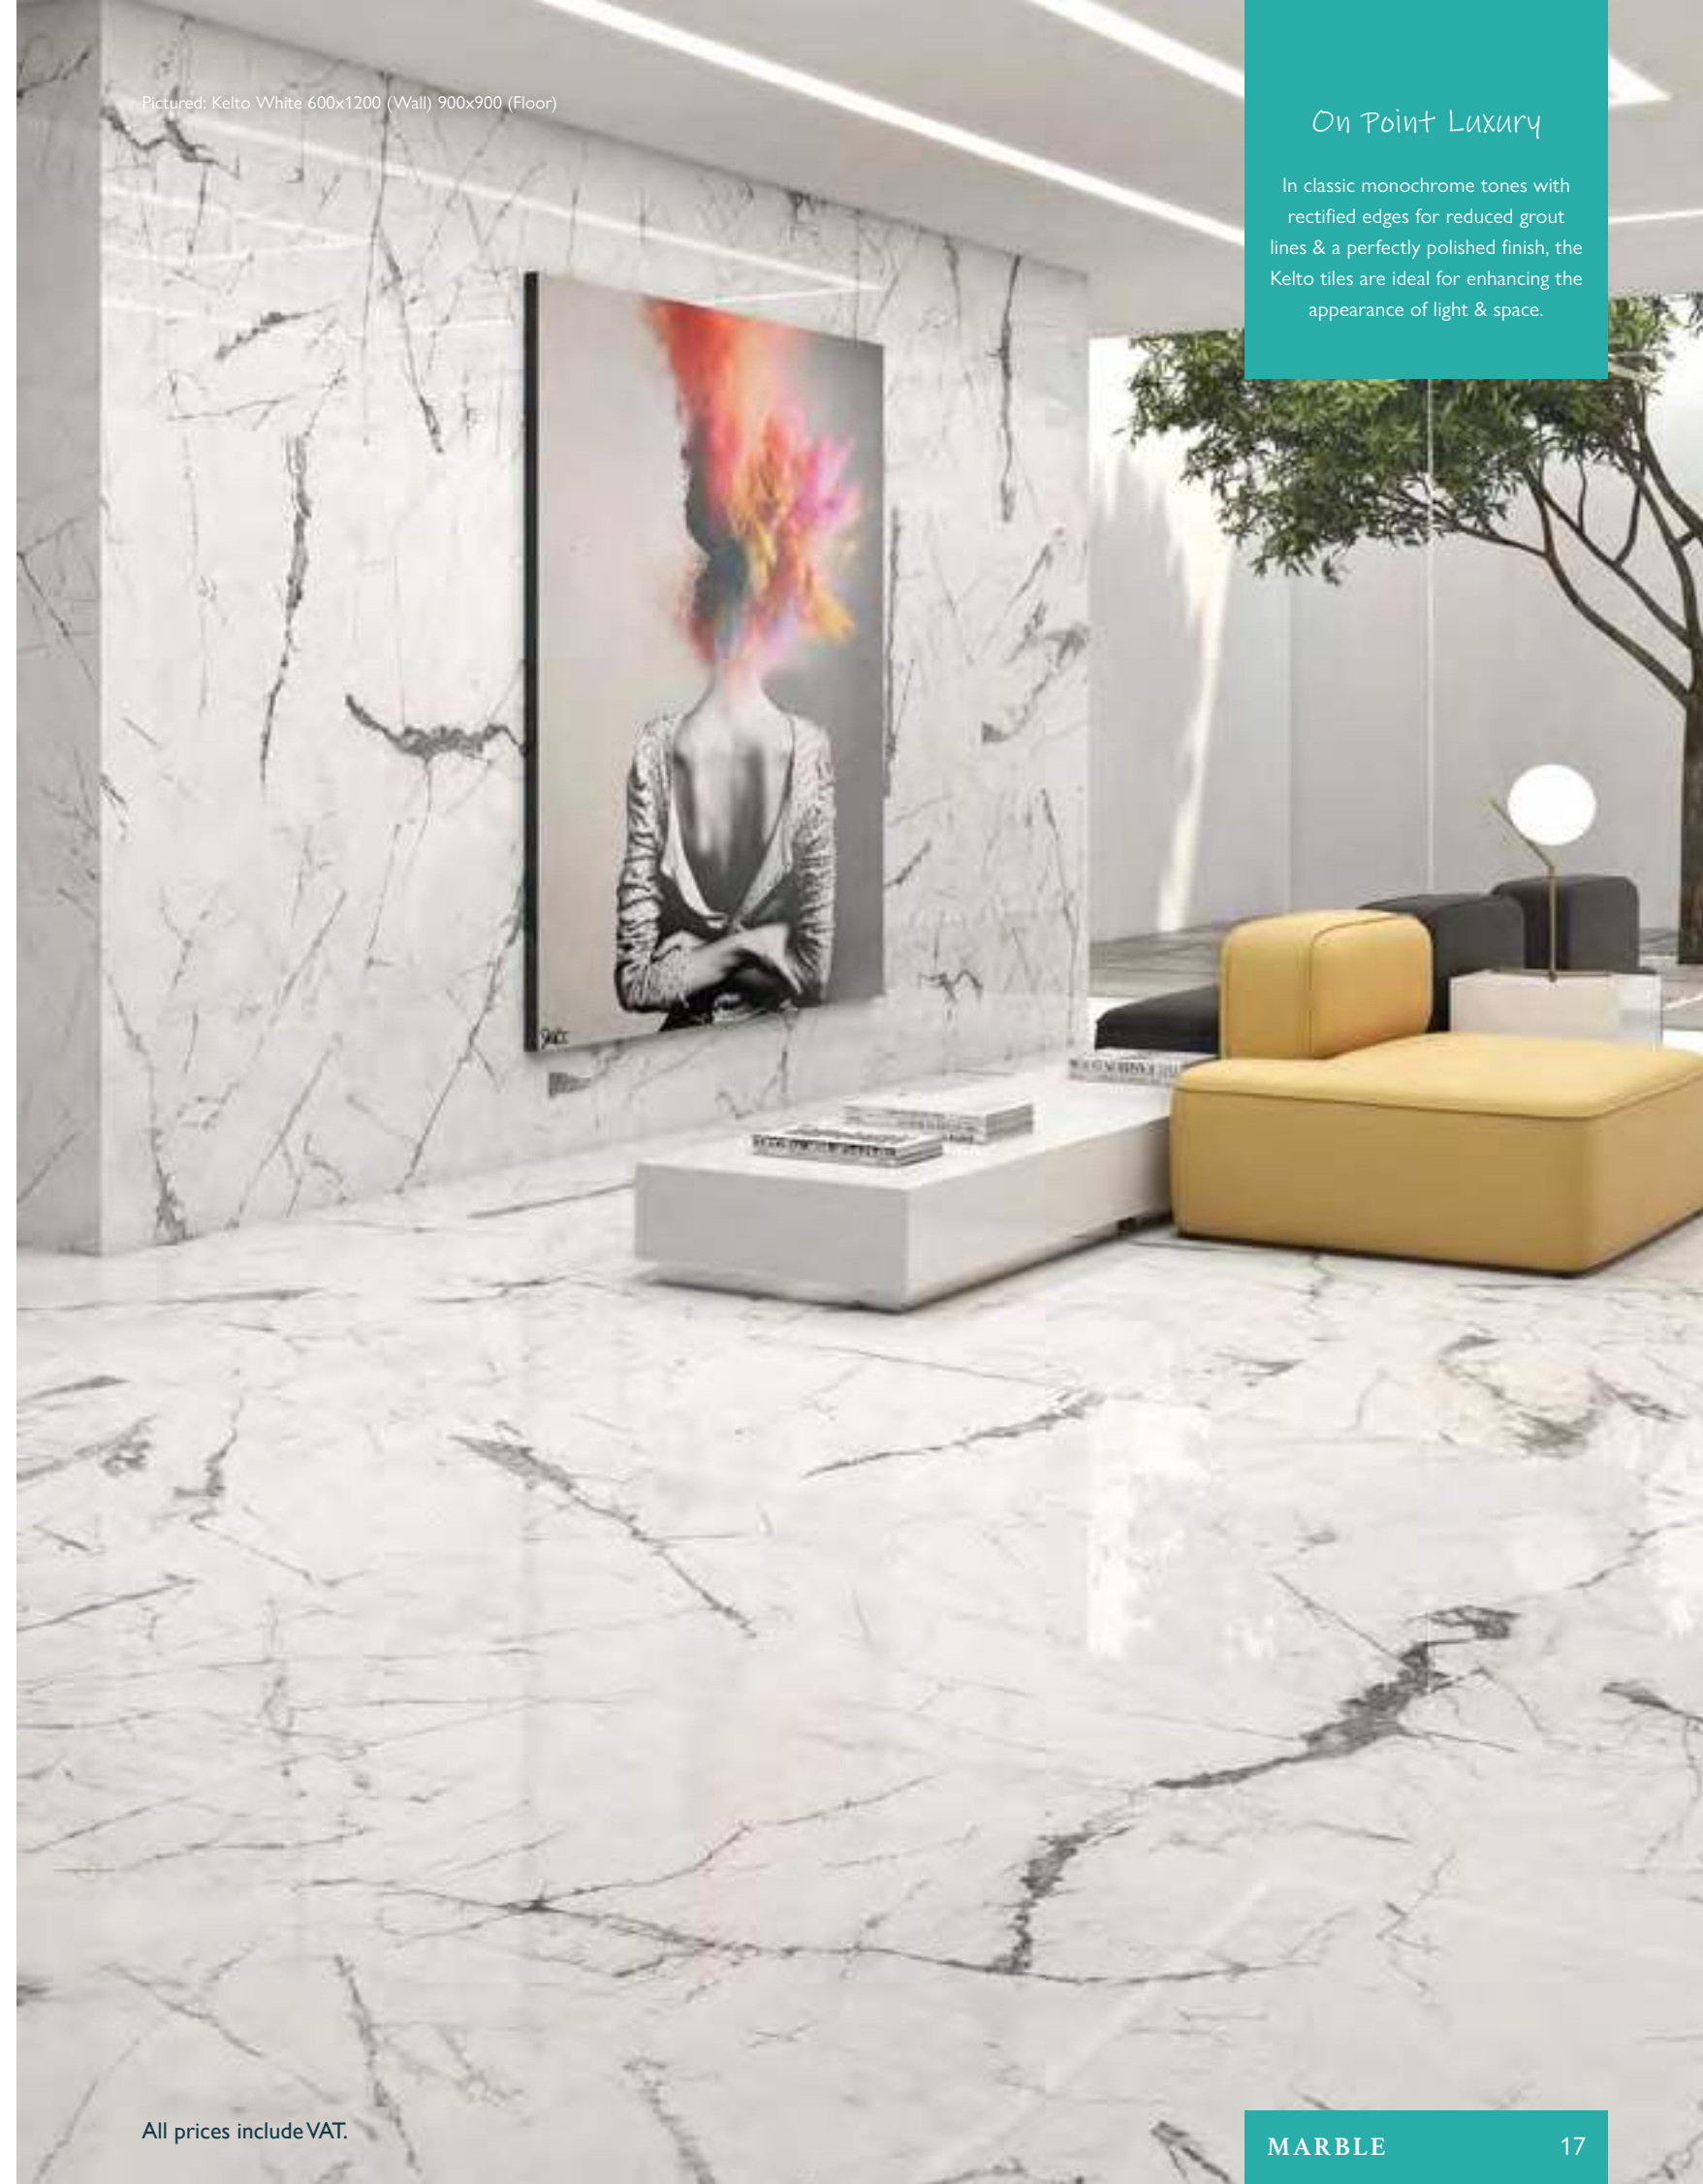

Pictured: Kelto White 600x1200 (Wall) 900x900 (Floor)

*On Point Luxury*

In classic monochrome tones with rectified edges for reduced grout lines & a perfectly polished finish, the Kelto tiles are ideal for enhancing the appearance of light & space.