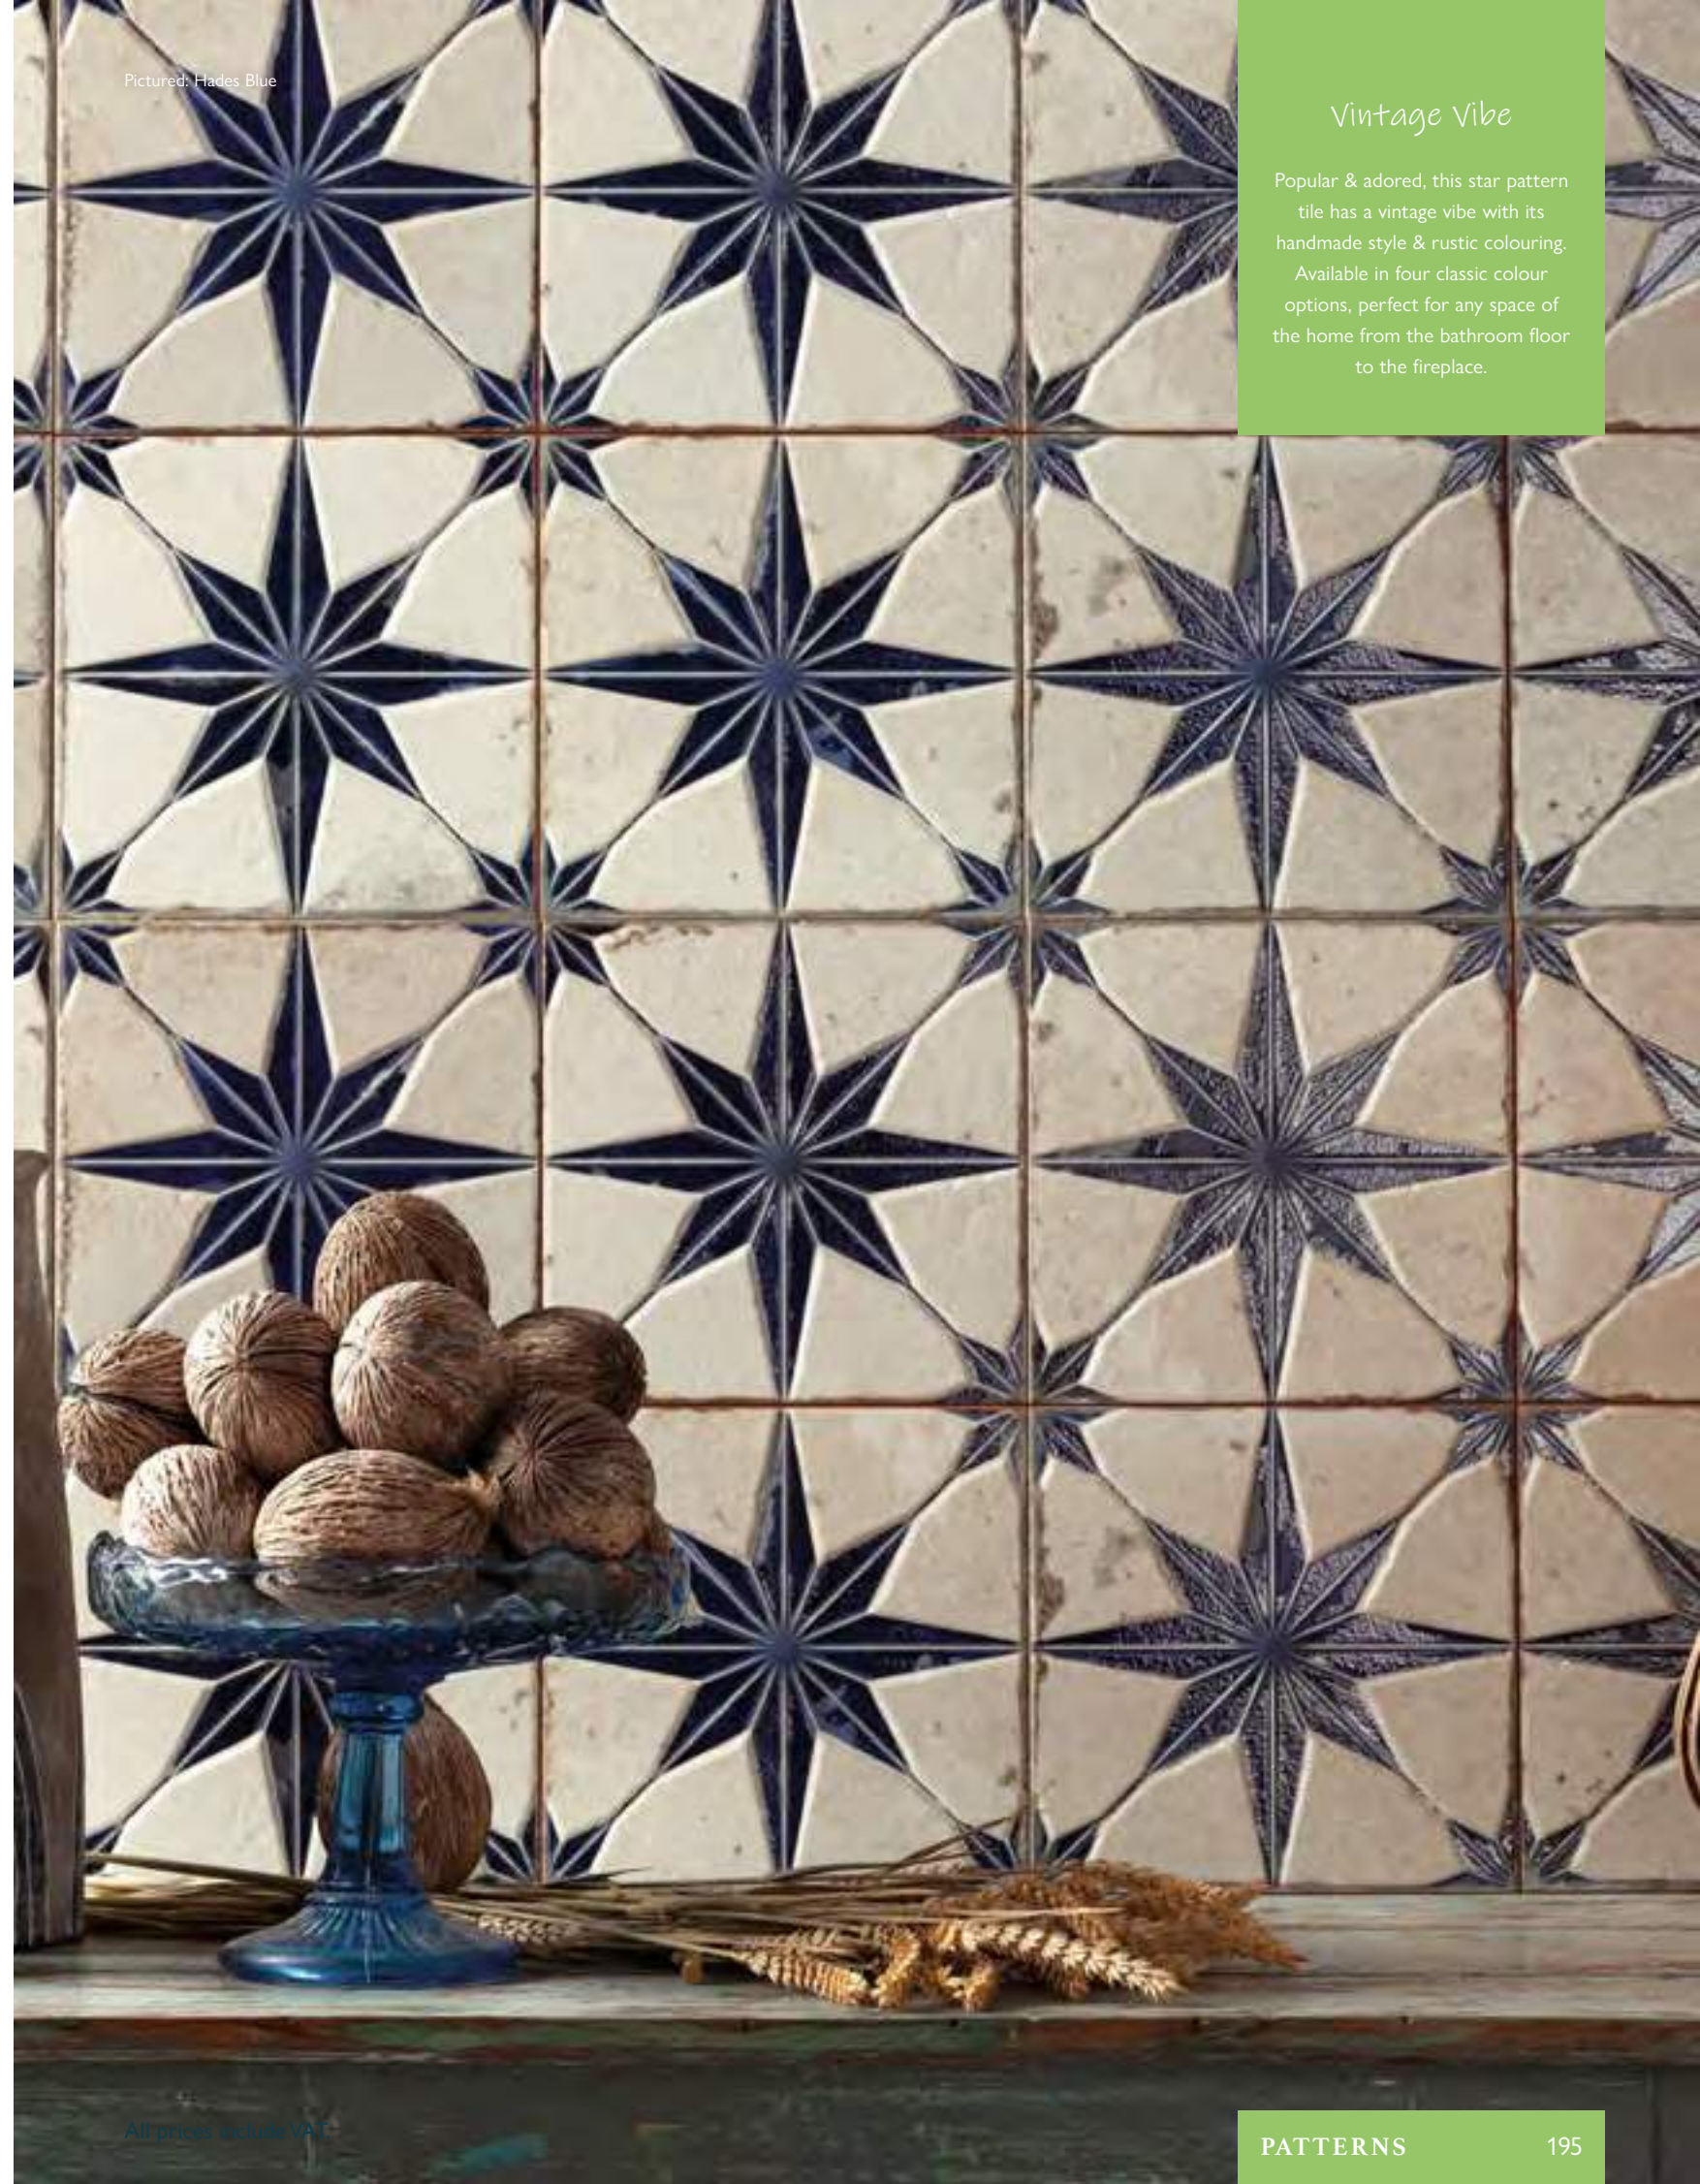

## Vintage Vibe

Popular & adored, this star pattern tile has a vintage vibe with its handmade style & rustic colouring. Available in four classic colour options, perfect for any space of the home from the bathroom floor to the fireplace.