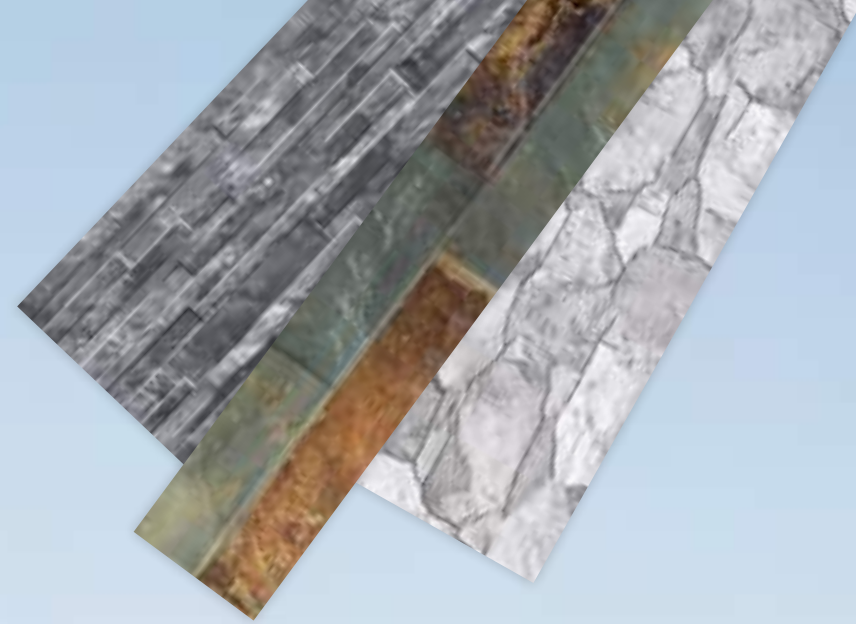

MATCHING OUTDOOR Wall Tiles

These split face outdoor ready tiles are an ideal wall tile for your outdoor space, to pair with any of our 2cm Porcelain floor tiles.

Archimedes Page 60

Topeka Page 62