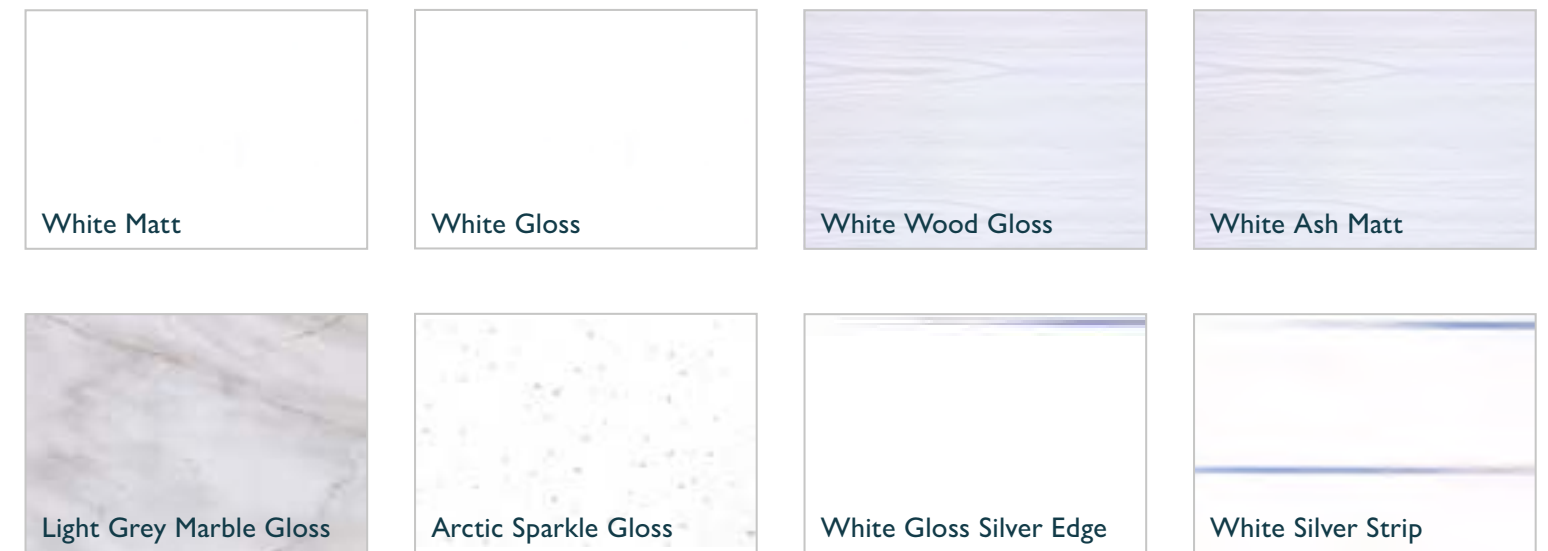

WATERPROOF PVC CEILING & WALL PANELS

250mm x 2.7m x 5mm & 200mm x 2.7m x 6mm