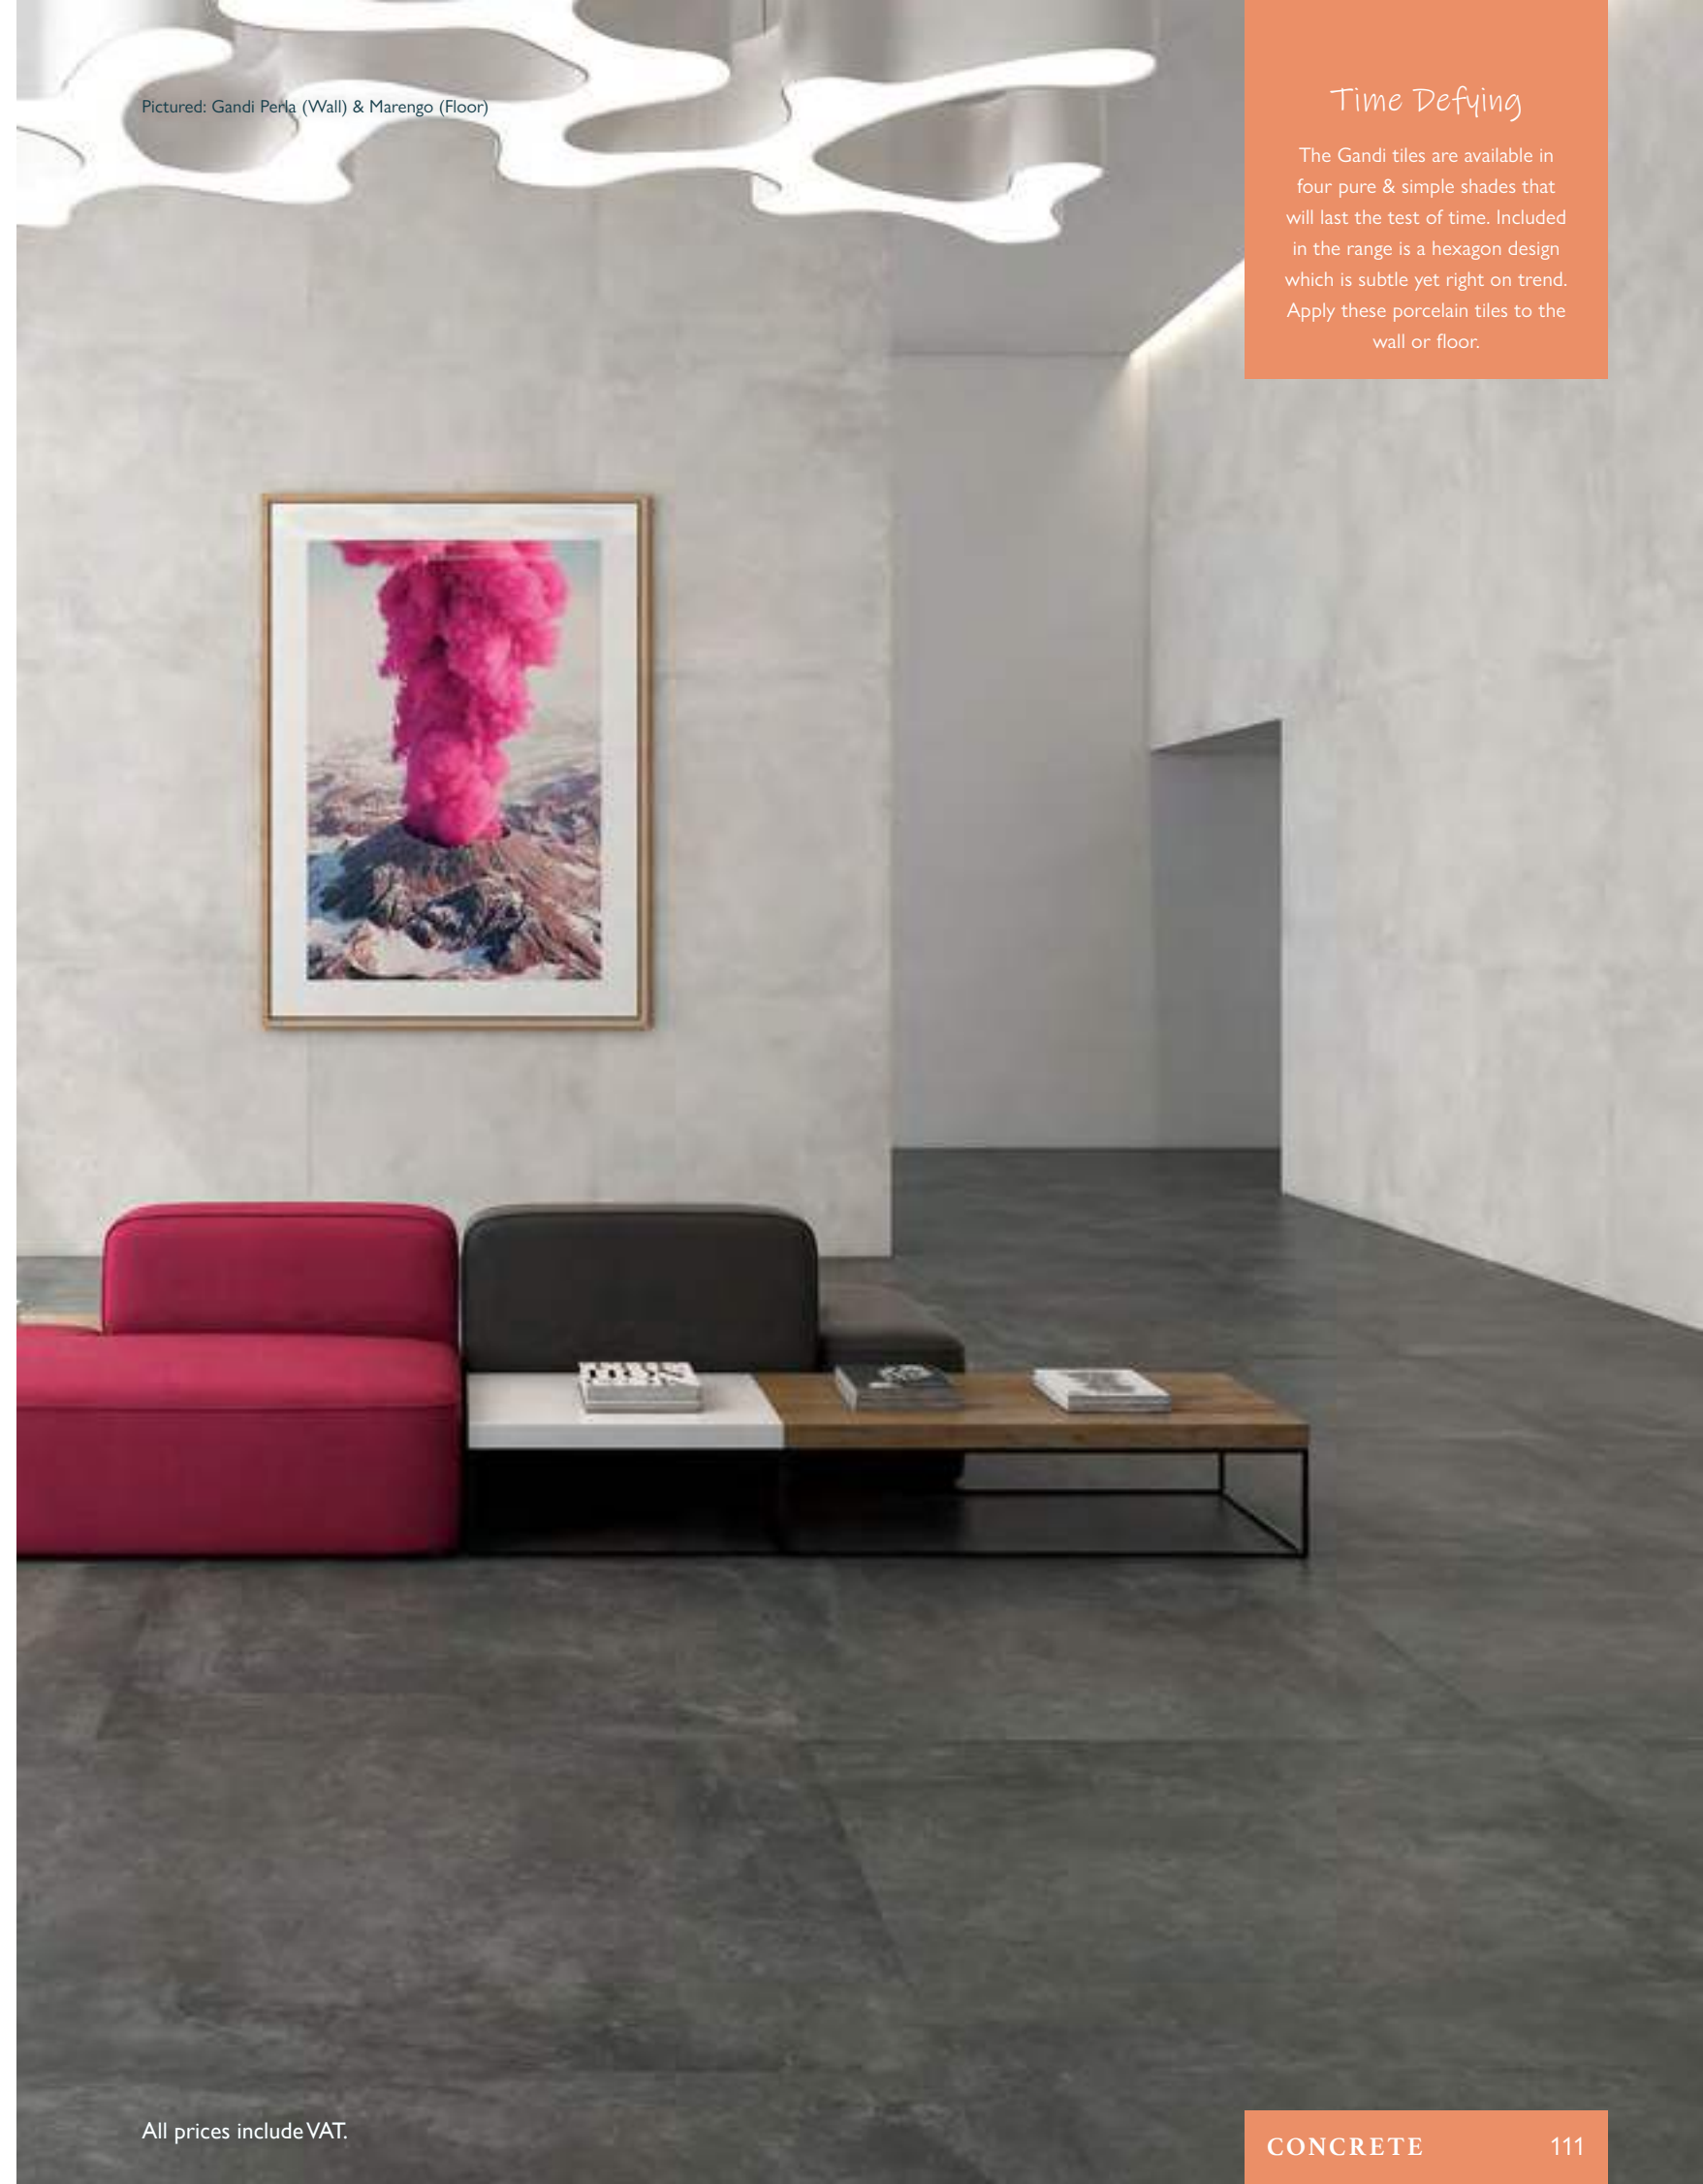

Pictured: Gandi Perla (Wall) & Marengo (Floor)

*Time Defying*

The Gandi tiles are available in four pure & simple shades that will last the test of time. Included in the range is a hexagon design which is subtle yet right on trend. Apply these porcelain tiles to the wall or floor.