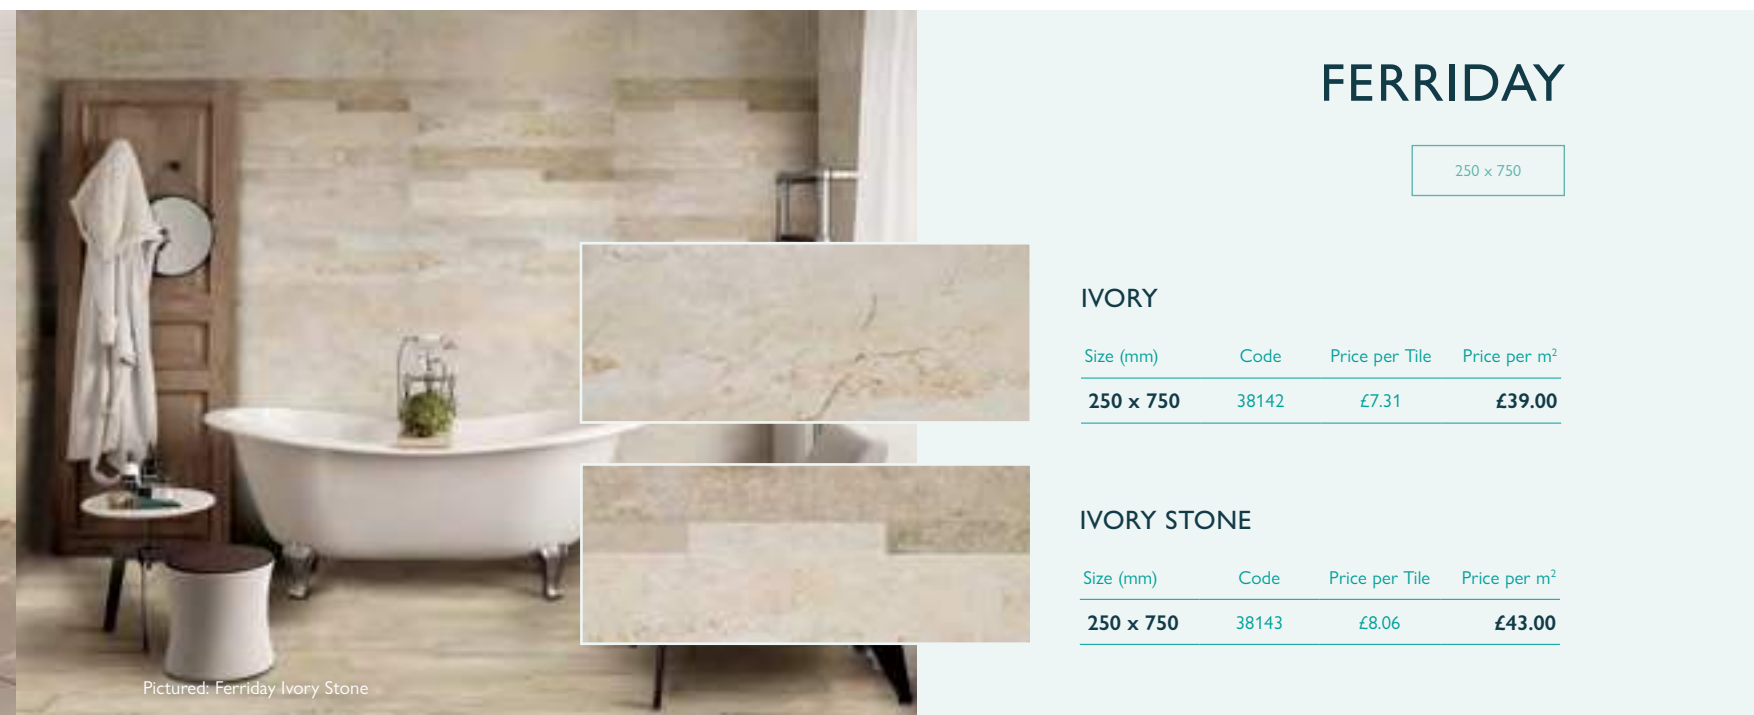

Pictured: Ferriday Ivory Stone

FERRIDAY

250 x 750

IVORY

Size (mm)	Code	Price per Tile	Price per m²
250 x 750	38142	£7.31	£39.00

IVORY STONE

Size (mm)	Code	Price per Tile	Price per m²
250 x 750	38143	£8.06	£43.00

Size (mm)	Suitable For	Finish	Material	Tile Thickness	Quantity per m2	Slip Rating	Rectified
250 x 750	Wall	Matt	Ceramic	10mm	5.33	-	-