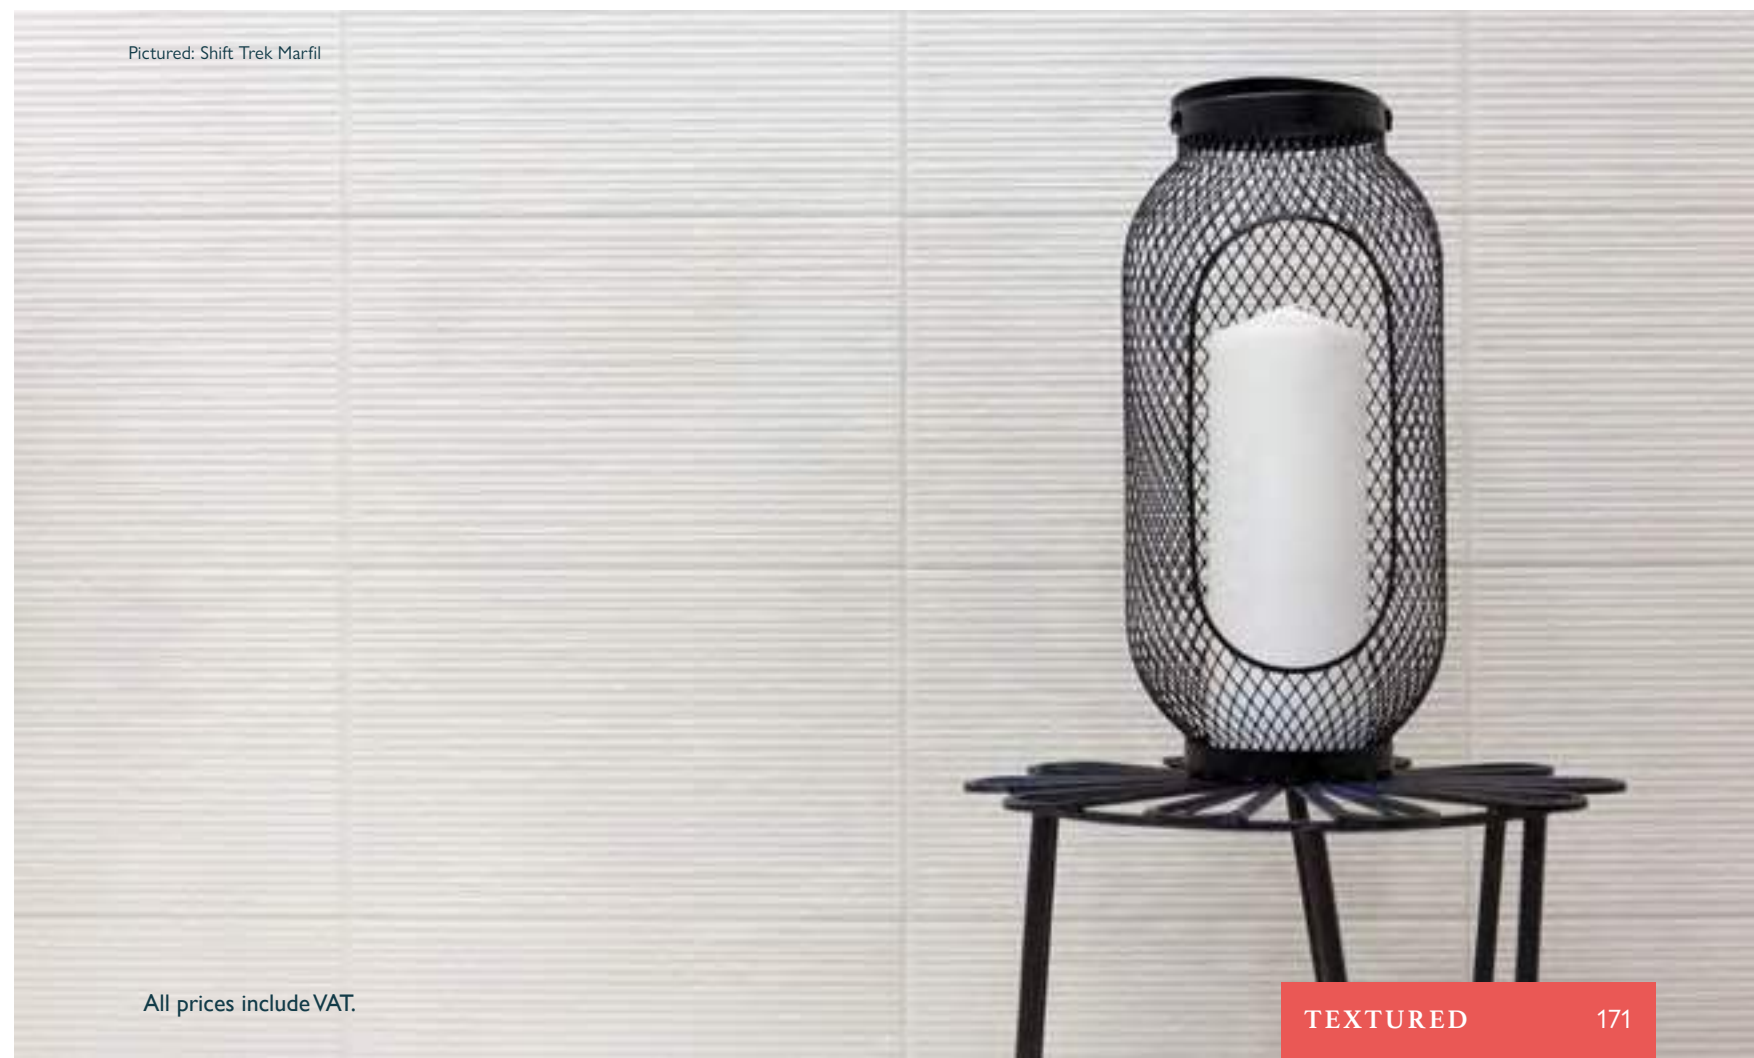

## The Perfect Shift

The Shift tile is one of our go to plain stone tiles, perfectly matching the Trek feature tile which utilises a matt finished and textured linear design that is subtle and smooth.

Pictured: Shift Trek Marfil