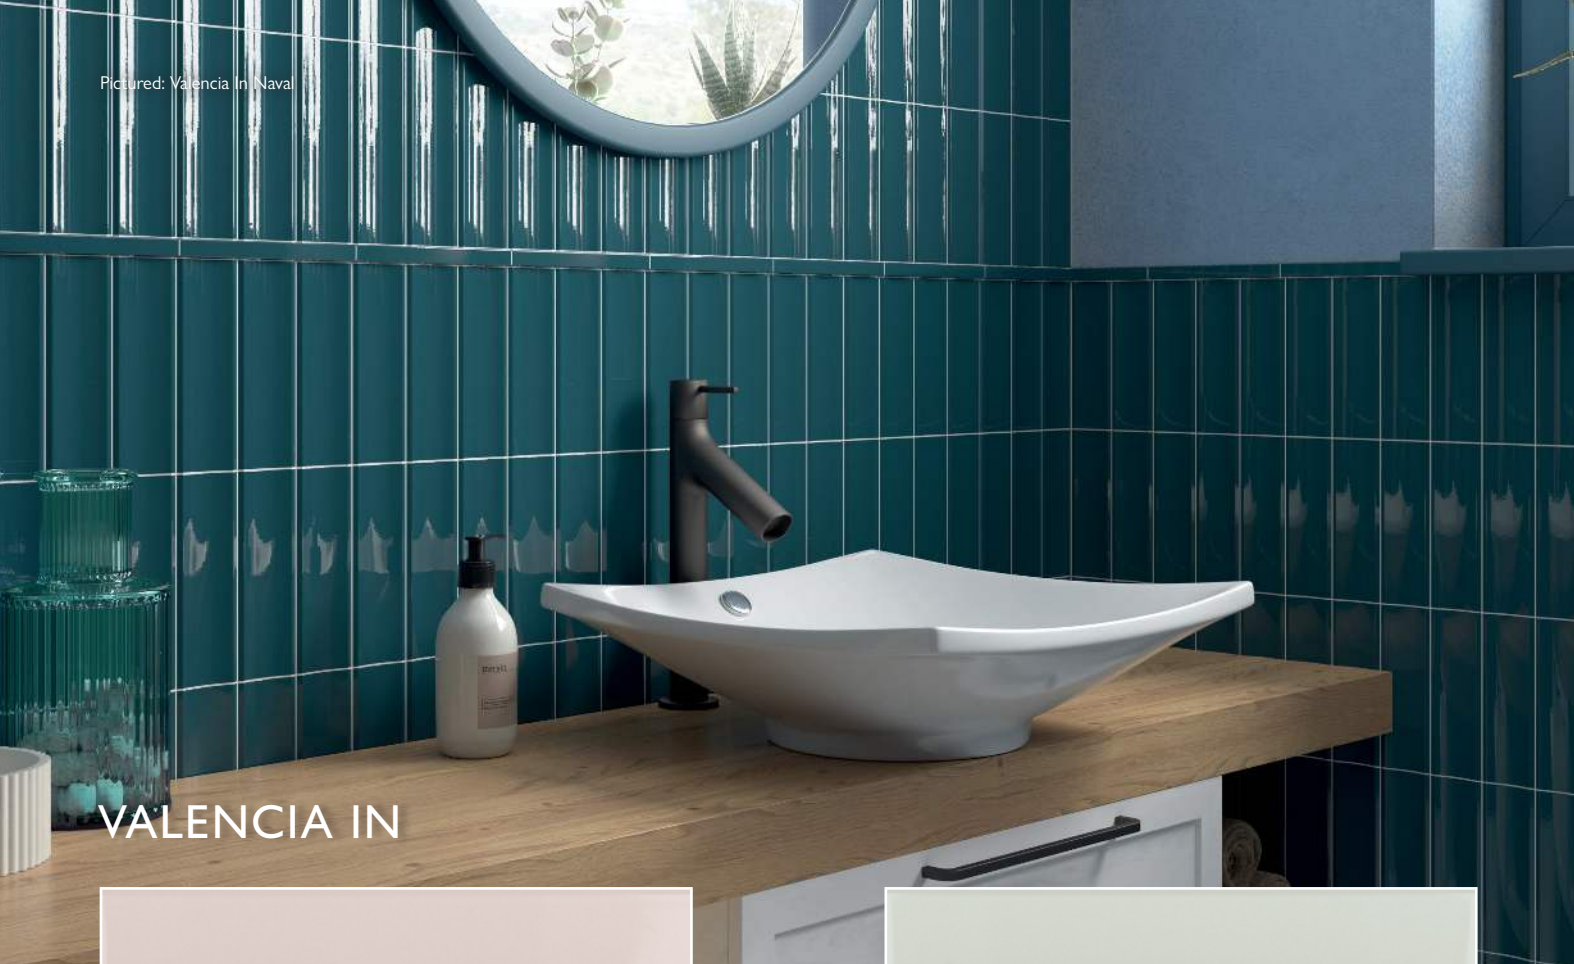

VALENCIA IN

163089

163090

163093

Size (mm)	Price per Tile	Price per m²
200 x 65	£0.88	£68.00

Size (mm)	Suitable For	Finish	Material	Tile Thickness	Quantity per m2	Slip Rating	Rectified
200 x 65	Wall	Gloss	Ceramic	8mm	76.92	-	-