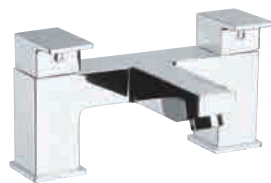

BASIN MONO

0.2 bar min.

– Includes click clack waste

Chrome 12778 **£156**

WALL MOUNTED BASIN MIXER

0.3 bar min.

Chrome 69903 **£180**

BATH FILLER