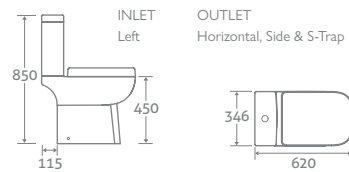

ALFRICK

COMFORT HEIGHT TOILET

H 850 x W 346 x D 620

- Includes soft closing seat with quick release hinges for easy cleaning
- Eco flush 4.5/3l

With Wrap Over Seat 12688 **£506**

BASIN & PEDESTAL

H 860 x W 530 x D 470