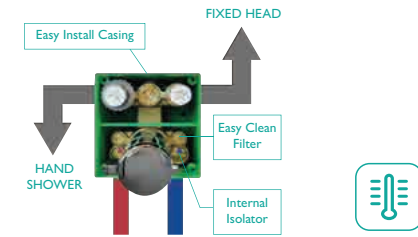

BATH & BASIN WASTES Pages 385-387

CONCEALED VALVE PACKAGES

Thermostatic Valve, 1 Bar Min.

- Easy Install Casing
- Easy Clean Filters
- Pre-installed Internal Isolators
- Preset Temperature
- Solid Virgin Brass Construction
- ABS handset and fixed head