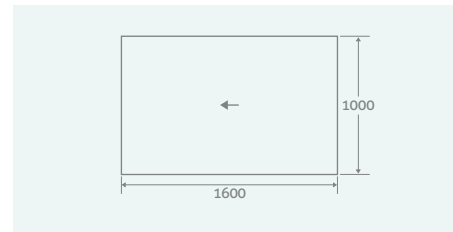

Single Fall			
1600 x 1000 x 20 - 7	128494	£423