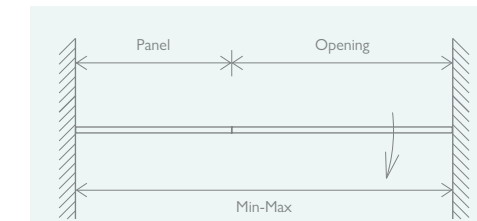

SHOWER TRAYS Pages 40-48