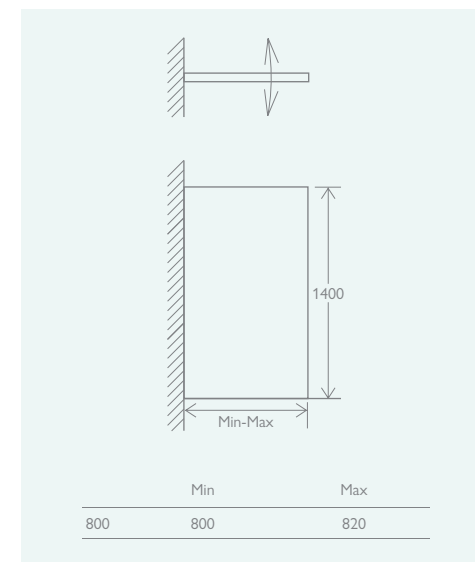

- Aluminium profile
- Universally handed

SINGLE

Chrome	12551	£271
Black (opposite)	138914	£298

SINGLE CURVED

800	12552	£271
-----	-------	------

DOUBLE

Without Towel Rail	12550	£330
With Towel Rail	12553	£355