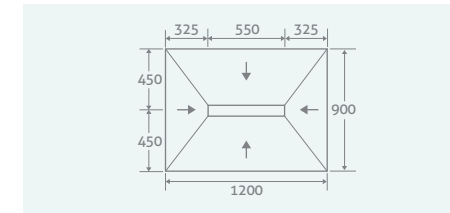

PLEASE NOTE, SUITABLE FOR TILED FLOORING ONLY

Single Fall
1200 x 900 x 40/25 37851 **£956**

Four Falls
900 x 900 x 30 37846 **£777**

Four Falls
1600 x 900 x 30 37849 **£944**

Four Falls
1200 x 900 x 30 37848 **£868**