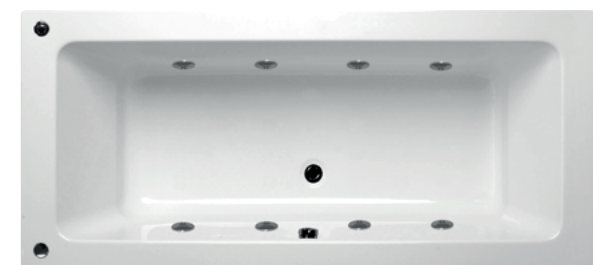

8 JET WHIRLPOOL SYSTEM

– 8 Side Jets with adjustable direction

111318 **£709**