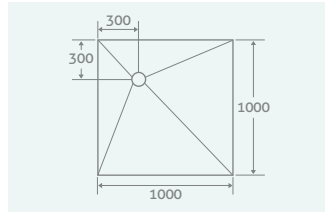

10 YEAR
GUARANTEE

1. WETROOM INSTALLATION WITH A TRAY

STANDARD TRAYS

Suitable for all applications and design preferences.

PLEASE NOTE, SUITABLE FOR TILED FLOORING ONLY

Offset Drain
1000 x 1000 x 20 12853 **£325**