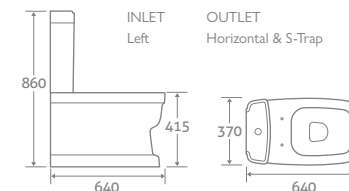

TOILET

H 860 x W 370 x D 640

- Fully concealed pipes
- Includes seat
- Dual flush 6/31

92807

£926