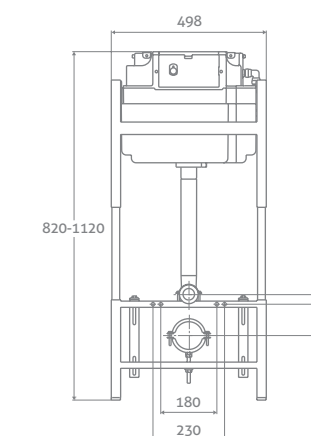

DIGITAL FRAME & CISTERN

H 820-1120 x W 498 x D 150-370

- Digital dual flush buttons 6/4l
- Adjustable height
- 6v mains power (batteries not required)
- Pneumatic flush
- Top & front access
- Quick release locks for easy access

WRAS APPROVED MATERIAL

3 YEAR GUARANTEE

PRIOR TO INSTALLATION IT IS RECOMMENDED TO PRE-FIT PAN TO FRAME TO ENSURE FIXING CENTRES ARE COMPATIBLE.

80604

£1656