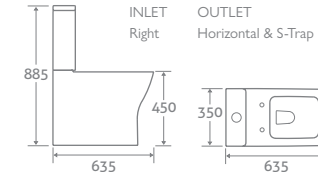

RIMLESS TOILET

H 885 x W 350 x D 635

- Fully concealed pipes
- Includes soft closing seat with quick release hinges for easy cleaning
- Eco flush 4.5/3l

82402

£633

BACK TO WALL TOILET

H 395 x W 345 x D 520

- Includes soft closing seat with quick release hinges for easy cleaning
- Requires a cistern page 174

83920

£487