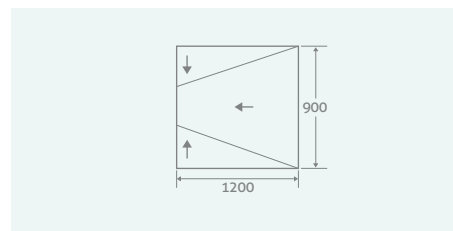

PLEASE NOTE, SUITABLE FOR TILED FLOORING ONLY

Three Falls			
900 x 900 x 30 - 7	129004	£234	

Three Falls			
1200 x 900 x 30 - 8	129003	£269	

Three Falls			
1600 x 900 x 30 - 7	129002	£315	

THREE FALL SLOPING BOARD WALL DRAIN