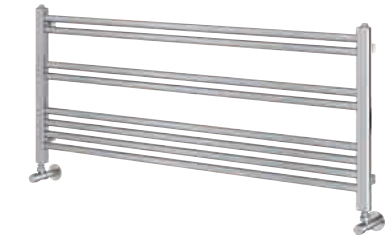

Laguna Bath 69330

Delilah Tile 124308

NEPTUNE CHROME

HEATED TOWEL RAILS

– Optional element kit for dual fuel operation page 362

10 YEAR
GUARANTEE

HORIZONTAL	Pipe Centres	Chrome	BTU		Element Kit
H 500 x W 980	940	24153	990	£211	300W
H 500 x W 1180	1140	24152	1162	£241	300W