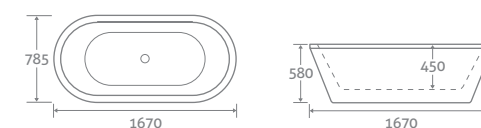

COLOUR PLATING OPTIONS AVAILABLE

See page 1 for more details