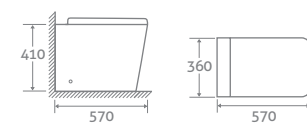

WALL HUNG BASIN

1. H 390 x W 570 x D 445
2. 1 tap hole

12714 **£342**