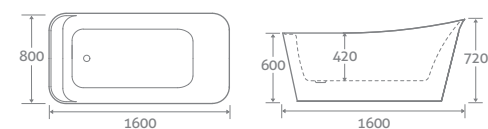

1600 x 800   77917   **£2140**