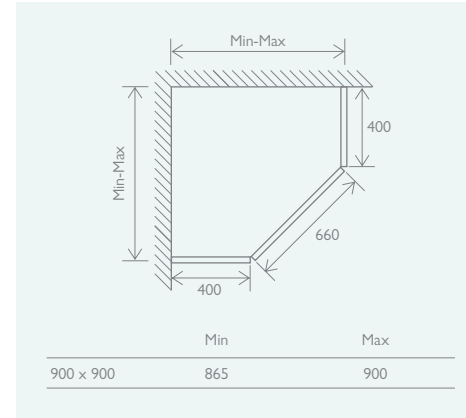

FEATURES

- Easy Clean, 8mm Toughened Glass
- Solid Brass Hinges, Aluminium Profile
- Universally Handed

COLOUR PLATING OPTIONS AVAILABLE See page 1 for more details

PENTA

10 YEAR
GUARANTEE

PIVOT DOOR

900 x 900	17976	£886
-----------	-------	-------------