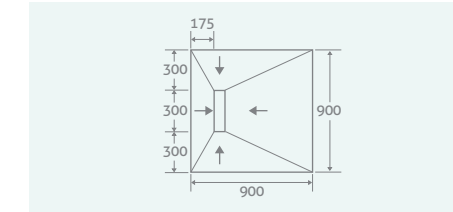

Four Falls
900 x 900 x 30 37846 **£777**