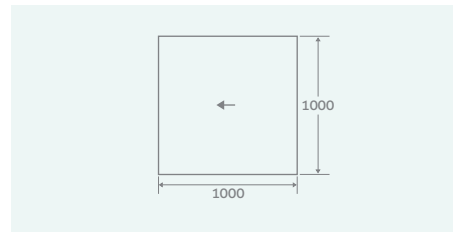

1. WETROOM INSTALLATION WITH SLOPING BOARDS

SINGLE FALL SLOPING BOARDS

Can be installed instead of a tray, just tile directly on to one of our sloping wetroom boards. Boards are easily trimmed to size or multiple boards can be placed side by side for larger wetrooms.

PLEASE NOTE, SUITABLE FOR TILED FLOORING ONLY

Single Fall			
1000 x 1000 x 20 - 7	128493	£295