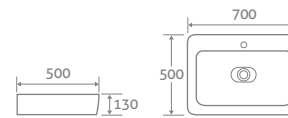

Matt Black

138220