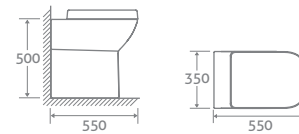

COMFORT HEIGHT BACK TO WALL TOILET

H 500 x W 350 x D 550

- Includes soft closing seat. Wrap over seat has quick release hinges for easy cleaning
- Requires a cistern page 174

NOT COMPATIBLE WITH WC UNITS

With Wrap Over Seat   22434   **£387**

With Slim Seat   80666   **£407**