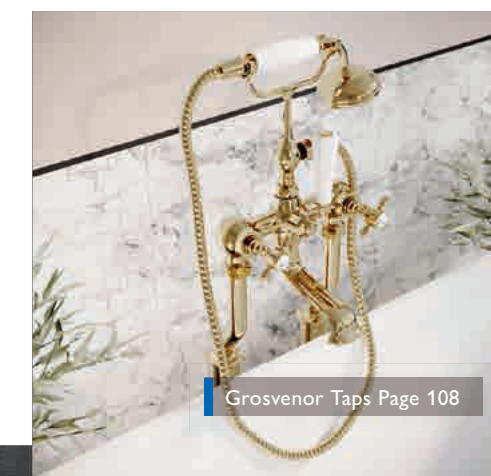

Ask a member of staff for full plating list

New For
AW22

Baylin Showers Page 98

Moray Showers Page 94

Upton Radiators Page 334

Hive Radiators Page 360

Tarvos Radiators Page 348

Amien Enclosures Page 34