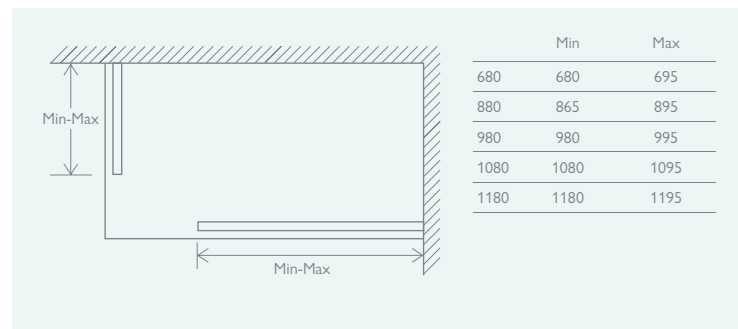

HORIZONTAL FRAME

Clear glass only.

	Matt Black	
680	139915	£495
880	139916	£565
980	139917	£585
1080	139918	£619
1180	139919	£649

GRID FRAME

Clear glass only.

	Matt Black	
680	139963	£575
880	155746	£605
980	139964	£625
1080	139965	£675
1180	139966	£719