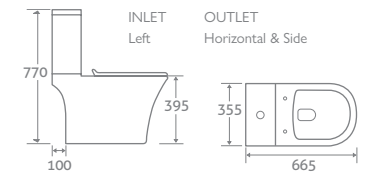

TOILET
H 770 x W 355 x D 665
- Includes soft closing seat with quick release hinges for easy cleaning
- Eco flush 4.5/3l

82398 £478