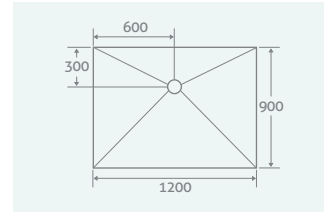

Offset Drain
1200 x 900 x 20 12855 **£350**