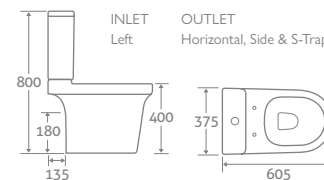

TOILET

H 800 x W 375 x D 605

- Includes soft closing seat with quick release hinges for easy cleaning
- Eco flush 4.5/3l

**RIM
LESS**

82404 **£510**