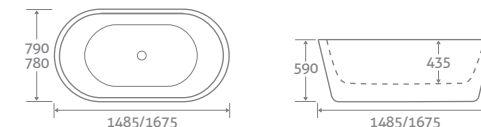

WALL MOUNTED BATH FILLERS & BATH SHOWER MIXERS

Pages 91-126