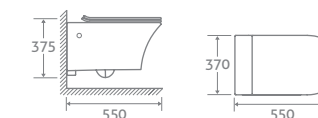

WALL HUNG TOILET

H 375 x W 370 x D 550

- Includes soft closing seat with quick release hinges for easy cleaning
- Requires a mounting frame with cistern page 173

69881

£398