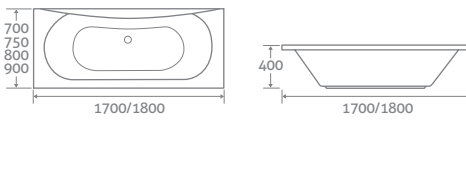

Standard ACRYLIC

1700 x 700	184ltr	92403	£475
1700 x 750	195ltr	12554	£508
1800 x 800	205ltr	12556	£563

Add a Revive whirlpool system from **£683**, see page 205