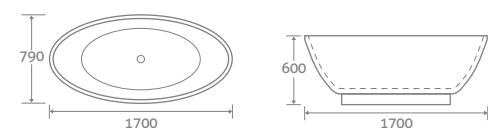

LAMBOURN

FREESTANDING ACRYLIC BATH

- Double skin acrylic
- Includes white waste & overflow. Designed to compliment any tap colour
- Bath painting service available, see page 178

1700 x 790   12542   **£2076**

BRYN

FREESTANDING ACRYLIC BATH

- Double skin acrylic
- Includes white waste & overflow. Designed to compliment any tap colour
- Bath painting service available, see page 178

1670 x 785   15420   **£1476**

COLOUR PLATING OPTIONS AVAILABLE

See page 1 for more details

LAMBI

FREESTANDING ACRYLIC BATH

- Double skin acrylic
- Includes white waste & overflow. Designed to compliment any tap colour
- Bath painting service available, see page 178

1700 x 800   69330   **£1680**

NOAH

FREESTANDING ACRYLIC BATH

- Double skin acrylic
- Includes white waste & overflow. Designed to compliment any tap colour
- Bath painting service available, see page 178

1485 x 790   21731   **£1528**

1675 x 780   21732   **£1608**

WALL MOUNTED BATH FILLERS & BATH SHOWER MIXERS

Pages 91-126

FLOOR STANDING BATH SHOWER MIXERS
Pages 91-127