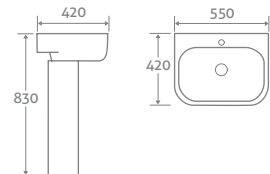

BACK TO WALL TOILET

1. H 410 x W 360 x D 570
2. Includes soft closing seat with quick release hinges for easy cleaning
   - Requires a cistern page 174

12712 **£391**