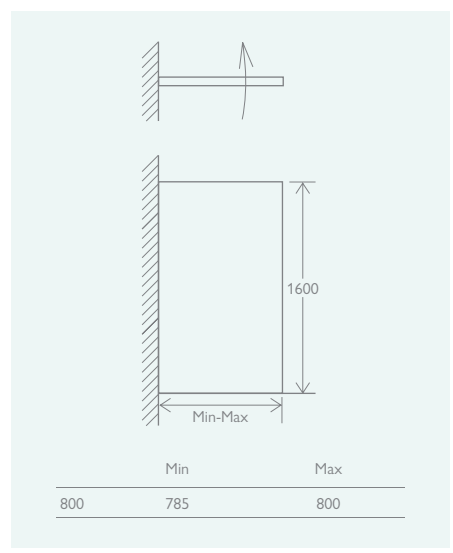

BATH SCREEN

- Universally handed

Without Towel Rail	92507	£423
With Towel Rail	92508	£469