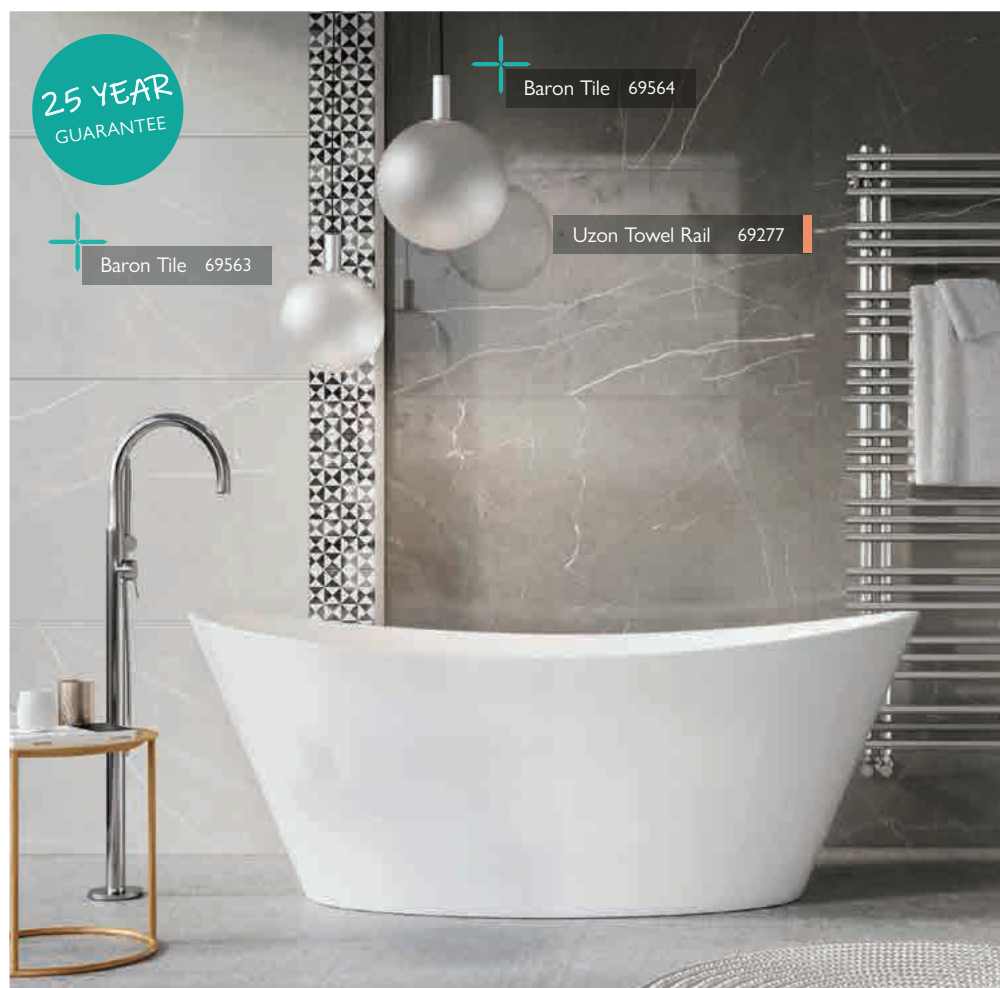

LAMBI

FREESTANDING ACRYLIC BATH

- Double skin acrylic
- Includes white waste & overflow. Designed to compliment any tap colour
- Bath painting service available, see page 178

1700 x 800   69330   **£1680**

NOAH

FREESTANDING ACRYLIC BATH

- Double skin acrylic
- Includes white waste & overflow. Designed to compliment any tap colour
- Bath painting service available, see page 178

1485 x 790   21731   **£1528**

1675 x 780   21732   **£1608**