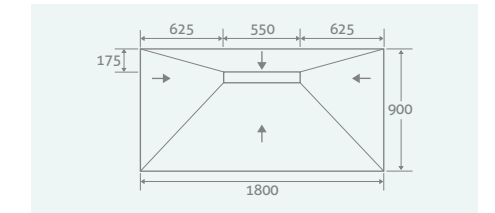

Four Falls
1800 x 900 x 30 37850 **£977**