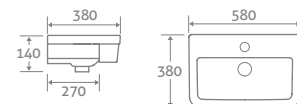

Slim Seat

BACK TO WALL TOILET

H 400 x W 350 x D 545

- Includes soft closing seat. Wrap over seat has quick release hinges for easy cleaning
- Requires a cistern page 174

With Slim Seat	80668	£411
With Wrap Over Seat	15386	£391