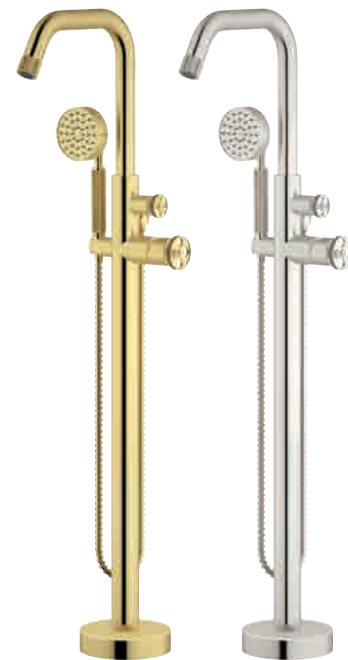

FLOOR STANDING BATH SHOWER MIXER

1.0 bar min.

Brushed Gold 92627   Brushed Nickel 92626   **£870**

BASIN MONO

0.3 bar min.

– Includes click clack waste

SHOWER PACKS

CONCEALED VALVE PACKAGE

Thermostatic Valve, 0.5 Bar Min.

Minimum Wall Cavity 100mm

- Solid Brass Valve & Body
- Brass Handset & 200mm Fixed Head
- Swivel Head

Brushed Gold 92631   Brushed Nickel 92630   **£963**

WALL MOUNTED BASIN MIXER

0.5 bar min.

WALL MOUNTED BATH MIXER

0.5 bar min.

EXPOSED VALVE SHOWER PACK

Thermostatic Valve, 1 Bar Min.

- Telescopic Height Adjustment
- Solid Brass Valve & Body
- Brass Handset & 200mm Fixed Head
- Swivel Head