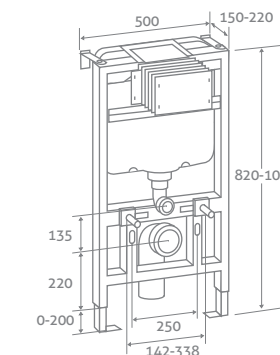

10 YEAR GUARANTEE

135749

£654

MOUNTING FRAMES WITH CISTERNS FOR WALL HUNG PANS

820 FRAME & CISTERN

H 820-1020 x W 500 x D 150-220

- Excludes Flush Plate
- Dual flush 6/3l
- Adjustable height
- Pneumatic flush
- Top & front access