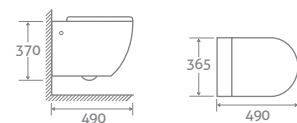

BASIN & PEDESTAL

1. H 830 x W 550 x D 420
2. 1 tap hole

22433 **£257**