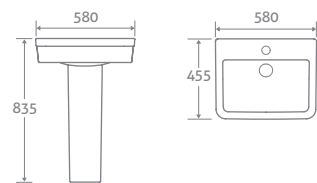

SEMI RECESSED BASIN

H 140 x W 580 x D 380

- 1 tap hole

12702	£189