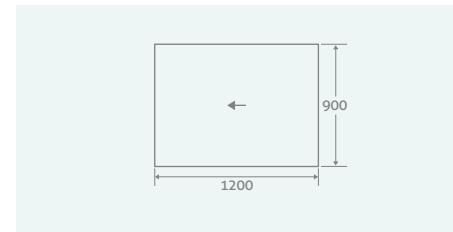

Single Fall			
1200 x 900 x 20 - 8	37830	£295	

SINGLE FALL SLOPING BOARD DRAIN

600	128433	£217
900	128434	£242
1000	128435	£257
1200	128436	£263