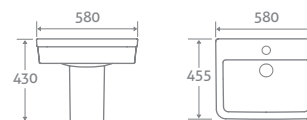

BASIN & SEMI PEDESTAL

H 430 x W 580 x D 455

- 1 tap hole

15810	£327