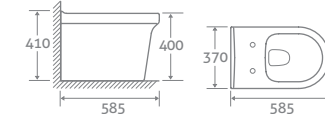

- Includes soft closing seat with quick release hinges for easy cleaning
- Eco flush 4.5/3l

**RIM
LESS**

82404 **£510**

**RIM
LESS**

BACK TO WALL TOILET

H 410 x W 370 x D 585

- Includes soft closing seat with quick release hinges for easy cleaning
- Requires a cistern page 174