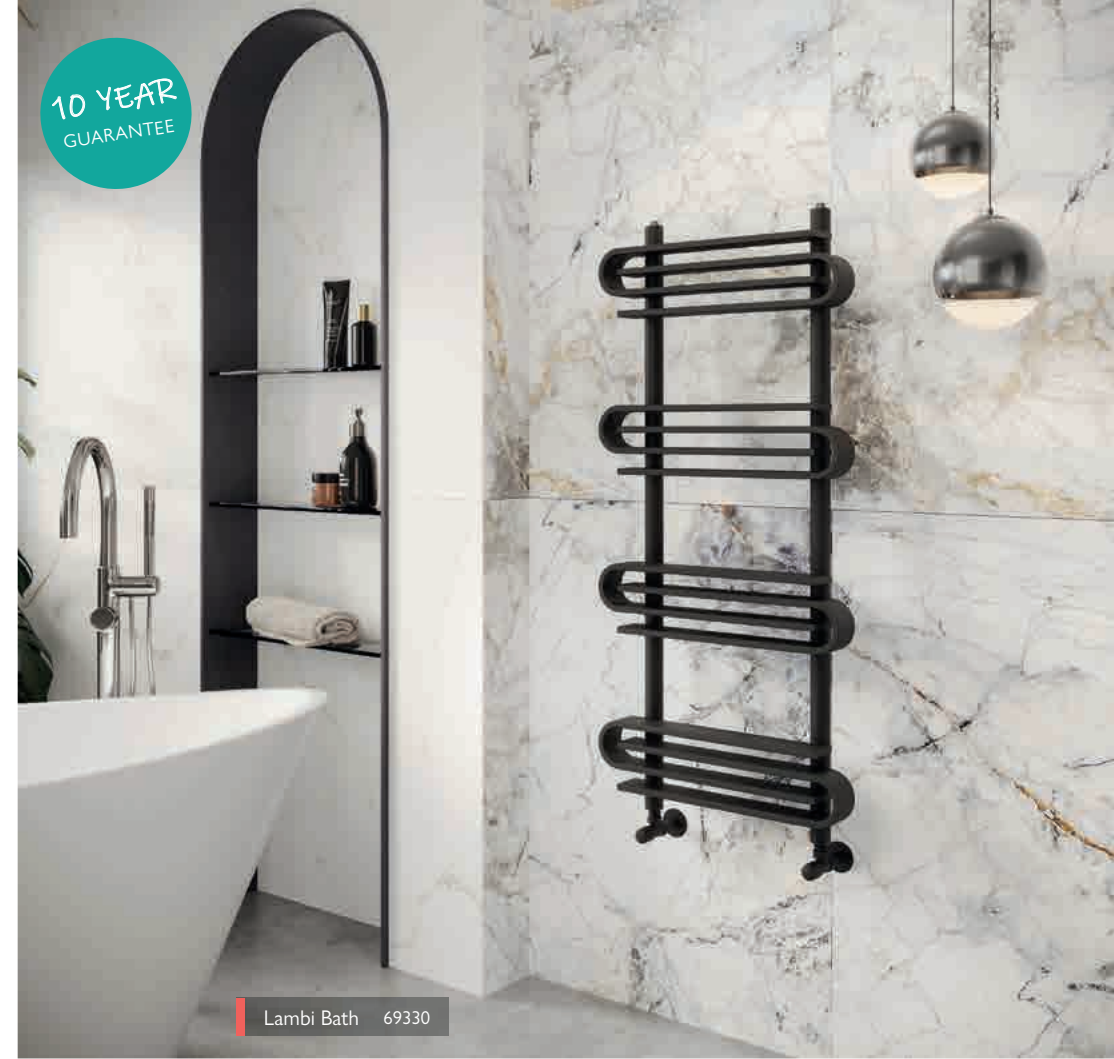

10 YEAR GUARANTEE

LOGAN

HEATED TOWEL RAILS

H 1100 x W 500

	Matt Black	Anthracite	BTU	
	146980	146981	2249	£355

10 YEAR GUARANTEE

TARVOS

HEATED TOWEL RAILS