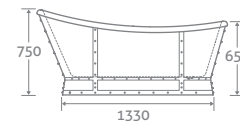

Black Matt

Grey Matt

1676 x 770 82150 82151 **£2765**

FLOOR STANDING
BATH SHOWER
MIXERS
Pages 91-127

Dune Tile 138167

25 YEAR
GUARANTEE

Grosvenor Tap 22532

Claydon Basin 69450