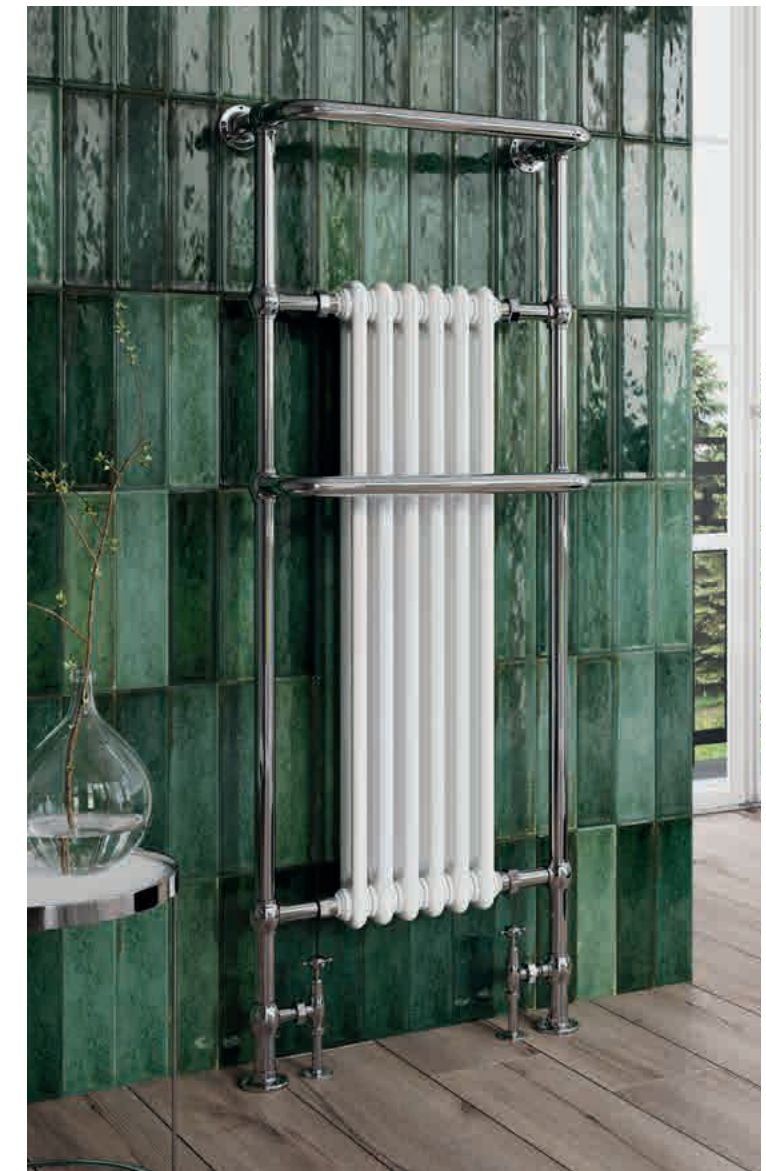

10 YEAR
GUARANTEE

10 YEAR
GUARANTEE

HIVE

HEATED TOWEL WARMER

H 940 x W 600 – Pipe centres 454mm plus valves
– Optional element kit for dual fuel operation page 362

SMALL HEATED TOWEL WARMER

H 938 x W 500 – Pipe centres 358mm plus valves
– Optional element kit for dual fuel operation page 362

		BTU		Element Kit
Chrome/White	12683	1696	£660	300W
Brushed Gold/White	138787	1696	£759	300W
Brushed Gold/Black	138788	1696	£779	300W

		BTU		Element Kit
Chrome/White	12682	1448	£660	200W
Brushed Gold/White	138789	1448	£759	200W
Brushed Gold/Black	138790	1448	£779	200W

TALL HEATED TOWEL WARMER

H 1500 x W 583 – Pipe centres 437mm plus valves
– Optional element kit for dual fuel operation page 362

		BTU		Element Kit
Chrome/White	34295	2052	£858	300W
Brushed Gold/White	138791	2052	£989	300W
Brushed Gold/Black	138792	2052	£1009	300W