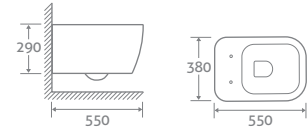

H 290 x W 380 x D 550

- Includes soft closing seat with quick release hinges for easy cleaning
- Requires a mounting frame with cistern page 173

Matt Black

139195

Matt Grey

139196

Matt Navy

139197