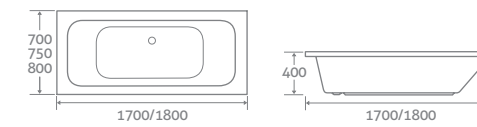

DOUBLE ENDED ACRYLIC BATHS

METRO

super-strong ACRYLIC

1700 x 700	197ltr	59589	£635
1700 x 750	220ltr	59590	£731
1800 x 800	240ltr	69658	£776

Add a Revive whirlpool system from **£683**, see page 205

TYRAN

super-strong ACRYLIC