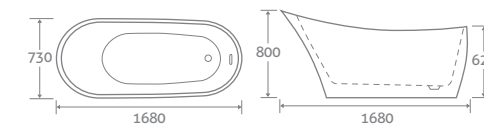

25 YEAR
GUARANTEE

Twyford Tap 12786

ETON

FREESTANDING ACRYLIC BATH

- Double skin acrylic
- Includes white waste & overflow.
  Designed to compliment any tap colour
- Bath painting service available, see page 178

COLOUR PLATING OPTIONS AVAILABLE

Black	Gold	Brushed Gold	Nickel	Brushed Nickel

See page 1 or ask a member of staff for more details