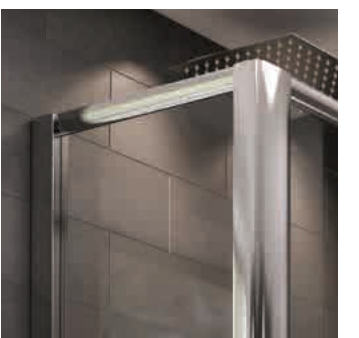

FEATURES

- 8mm Toughened Glass
- Sleek Frameless Design
- Solid Brass Handle, Aluminium Profile
- Universally Handed

**10 YEAR
GUARANTEE**

FEATURES

- Quick Release Door Rollers
- Easy Clean, 8mm Toughened Glass
- Solid Brass Handle, Aluminium Profile, Hidden Fixings
- Universally Handed

**10 YEAR
GUARANTEE**

NORR

2000 8mm

SLIDING DOOR

1200	12583	£937

SIDE PANEL

800	12584	£352
900	12585	£366

SHOWER TRAYS Pages 40-48

MOXBY

1850 8mm

SLIDING DOOR

1000	12574	£565
1100	12575	£593
1200	12576	£610
1400	12577	£684
1500	12578	£727
1700	12579	£770

SIDE PANEL

700	17572	£312
760	12580	£312
800	12581	£333
900	12582	£352

SHOWER TRAYS Pages 40-48

SLIDING DOOR

	Min	Max	Panel	Opening
1000	965	1000	380	379
1100	1065	1100	430	525
1200	1165	1200	480	575
1400	1365	1400	580	675
1500	1465	1500	630	725
1700	1665	1700	730	825

SIDE PANEL

	Min	Max
700	665	700
760	725	760
800	765	800
900	865	900

SIDE PANEL

	Min	Max
700	665	700
760	725	760
800	765	800
900	865	900