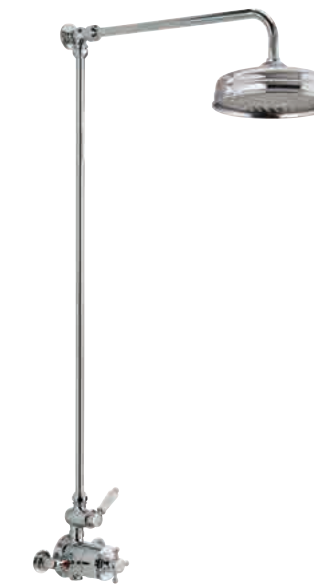

Thermostatic Valve, 0.3 Bar Min.

- Solid Brass Valve & Body
- Brass Shower Head

Matt Black 82016 **£636**

CAMBRIDGE DUAL SHOWER PACK

Thermostatic Valve, 0.3 Bar Min.

- Solid Brass Valve & Body
- Brass Shower Head

Chrome

22268

£639

English Gold

139056

£819

CAMBRIDGE SHOWER PACK

Thermostatic Valve, 0.3 Bar Min.

- Solid Brass Valve & Body
- Brass Shower Head

Chrome

22270

£565

COLOUR PLATING OPTIONS AVAILABLE

See page 1 or ask a member of staff for more details

ADONIS SHOWER PACK

Thermostatic Valve, 1 Bar Min.