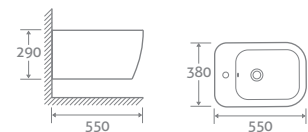

£823

White

139194

£699

WALL HUNG BIDET

H 290 x W 380 x D 550

- 1 tap hole
- Includes wall fixing kit

Matt Black