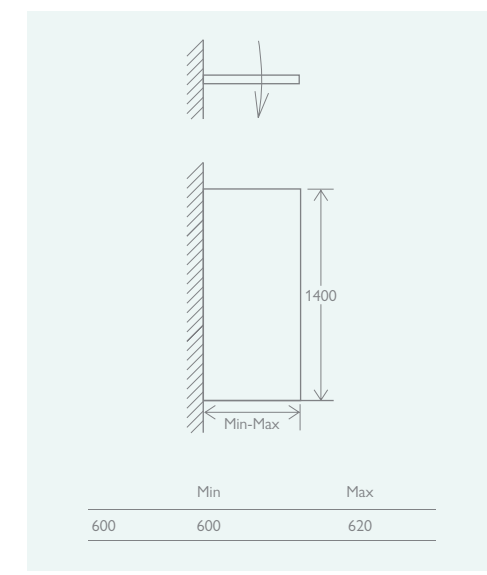

LANKA

1600
8mm