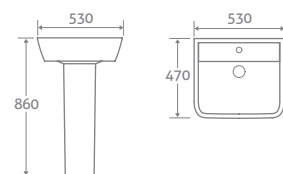

BASIN & PEDESTAL

H 860 x W 530 x D 470

- 1 tap hole

12691   **£291**

SEMI RECESSED BASIN

H 175 x W 500 x D 380

- 1 tap hole

12692   **£196**