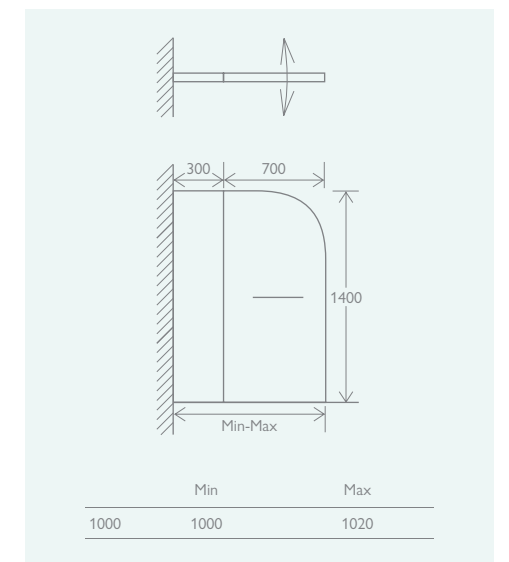

- Aluminium profile
- Universally handed

SINGLE

Chrome	12551	£271
Black (opposite)	138914	£298

SINGLE CURVED

800	12552	£271
-----	-------	------

DOUBLE

Without Towel Rail	12550	£330
With Towel Rail	12553	£355