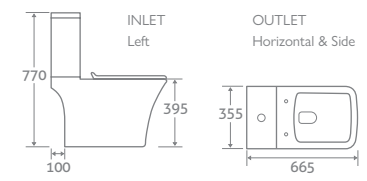

82398 £478

HARROD RIMLESS

- 
- 
- 

TOILET
 H 770 x W 355 x D 665
 - Includes soft closing seat with quick release hinges for easy cleaning
 - Eco flush 4.5/3l

82403 £478

FEATURES

Rimless Design
 Finished With An
 Anti Bacterial Glaze