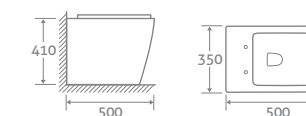

FEATURES

Finished With An Anti Bacterial Glaze

25 YEAR GUARANTEE

LEO

25 YEAR GUARANTEE

TOILET

H 820 x W 370 x D 650

- Includes soft closing seat with quick release hinges for easy cleaning
- Eco flush 4.5/3l

22437

£475

SIENNA

25 YEAR GUARANTEE

TOILET

H 880 x W 365 x D 655

- Finished with an anti bacterial glaze
- Includes soft closing seat
- Dual flush 6/3l

15411

£488

WAYLEN

COLOUR PLATING OPTIONS AVAILABLE See page 1 for more details

TOILET

H 800 x W 380 x D 650

- Includes soft closing seat with quick release hinges for easy cleaning
- Eco flush 4.5/3l

82405

£498

BACK TO WALL TOILET

H 410 x W 350 x D 500

- Includes soft closing seat with quick release hinges for easy cleaning
- Requires a cistern page 174

82160

£422