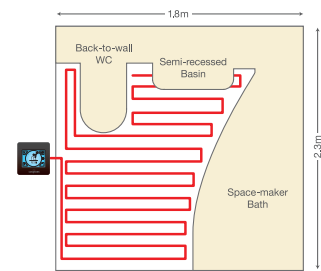

CALCULATE THE LENGTH OF LOOSE CABLE YOU NEED

EXAMPLE:

Bathroom size – 2.3m x 1.8m = 4.14m²

Minus the space taken by the bathroom furniture leaves 1.73m²

Order the 26m Cable kit.

Add your choice of thermostat from the options below.