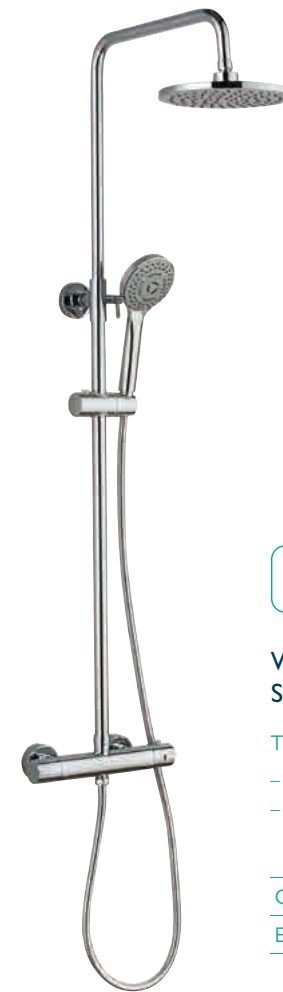

WEYBRIDGE SHOWER PACK

Thermostatic Valve, 0.3 Bar Min.
– Solid Brass Valve & Body
– ABS Shower Head

Chrome	82007	£498
Easy Plumb Kit	15055	£32

10 YEAR
GUARANTEE