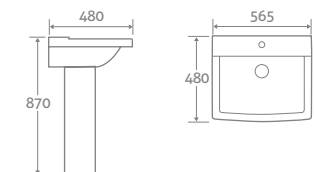

H 850 x W 595 x D 470

- 1 tap hole

22436	£299
-------	-------------

SQUARE BASIN & PEDESTAL

H 870 x W 565 x D 480

- 1 tap hole

15429	£299
-------	-------------

COLOUR PLATING OPTIONS AVAILABLE See page 1 for more details