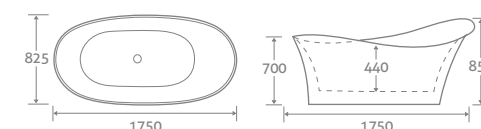

1750 x 825   21728   **£2253**