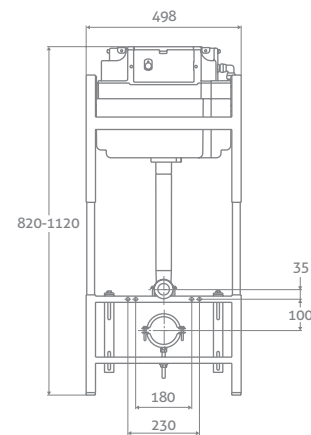

FEATURES

Combined Toilet & Bidet
Rimless Design For
Easier Cleaning

25 YEAR
GUARANTEE

Elsa Bath 21729