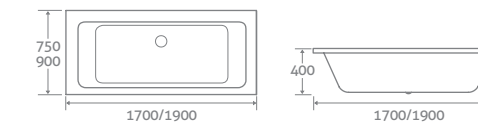

Add a Revive whirlpool system from **£683**, see page 205

ARDITE

super-strong ACRYLIC

1700 x 700	163ltr	92396	£635
1700 x 750	186ltr	92397	£635
1700 x 800	215ltr	92398	£655
1800 x 800	232ltr	92399	£704

Add a Revive whirlpool system from **£683**, see page 205