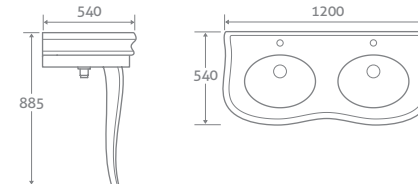

BASIN & PEDESTAL

H 850 x W 700 x D 540

- 1 tap hole

92808 **£691**

DOUBLE CONSOLE BASIN

- Comes with 2 tap holes and 4 pre-punched holes for the option of 2 x 3 tap holes

	Gloss White Stand	Gloss Black Stand	
H 885 x W 1200 x D 540	92809	92810	£2537