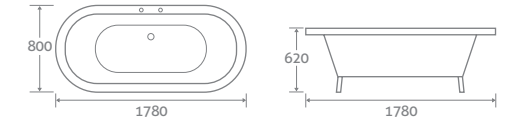

1745 x 795	21724	£2253
------------	-------	--------------

MERE

FREESTANDING ACRYLIC BATH

- Chrome plated cast iron feet
- Double skin acrylic
- Bath painting service available, see page 178

1780 x 800	15457	£953
Chrome Waste	12618	£63