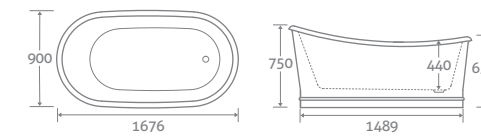

Matt Grey
1676 x 900   69457   **£2649**