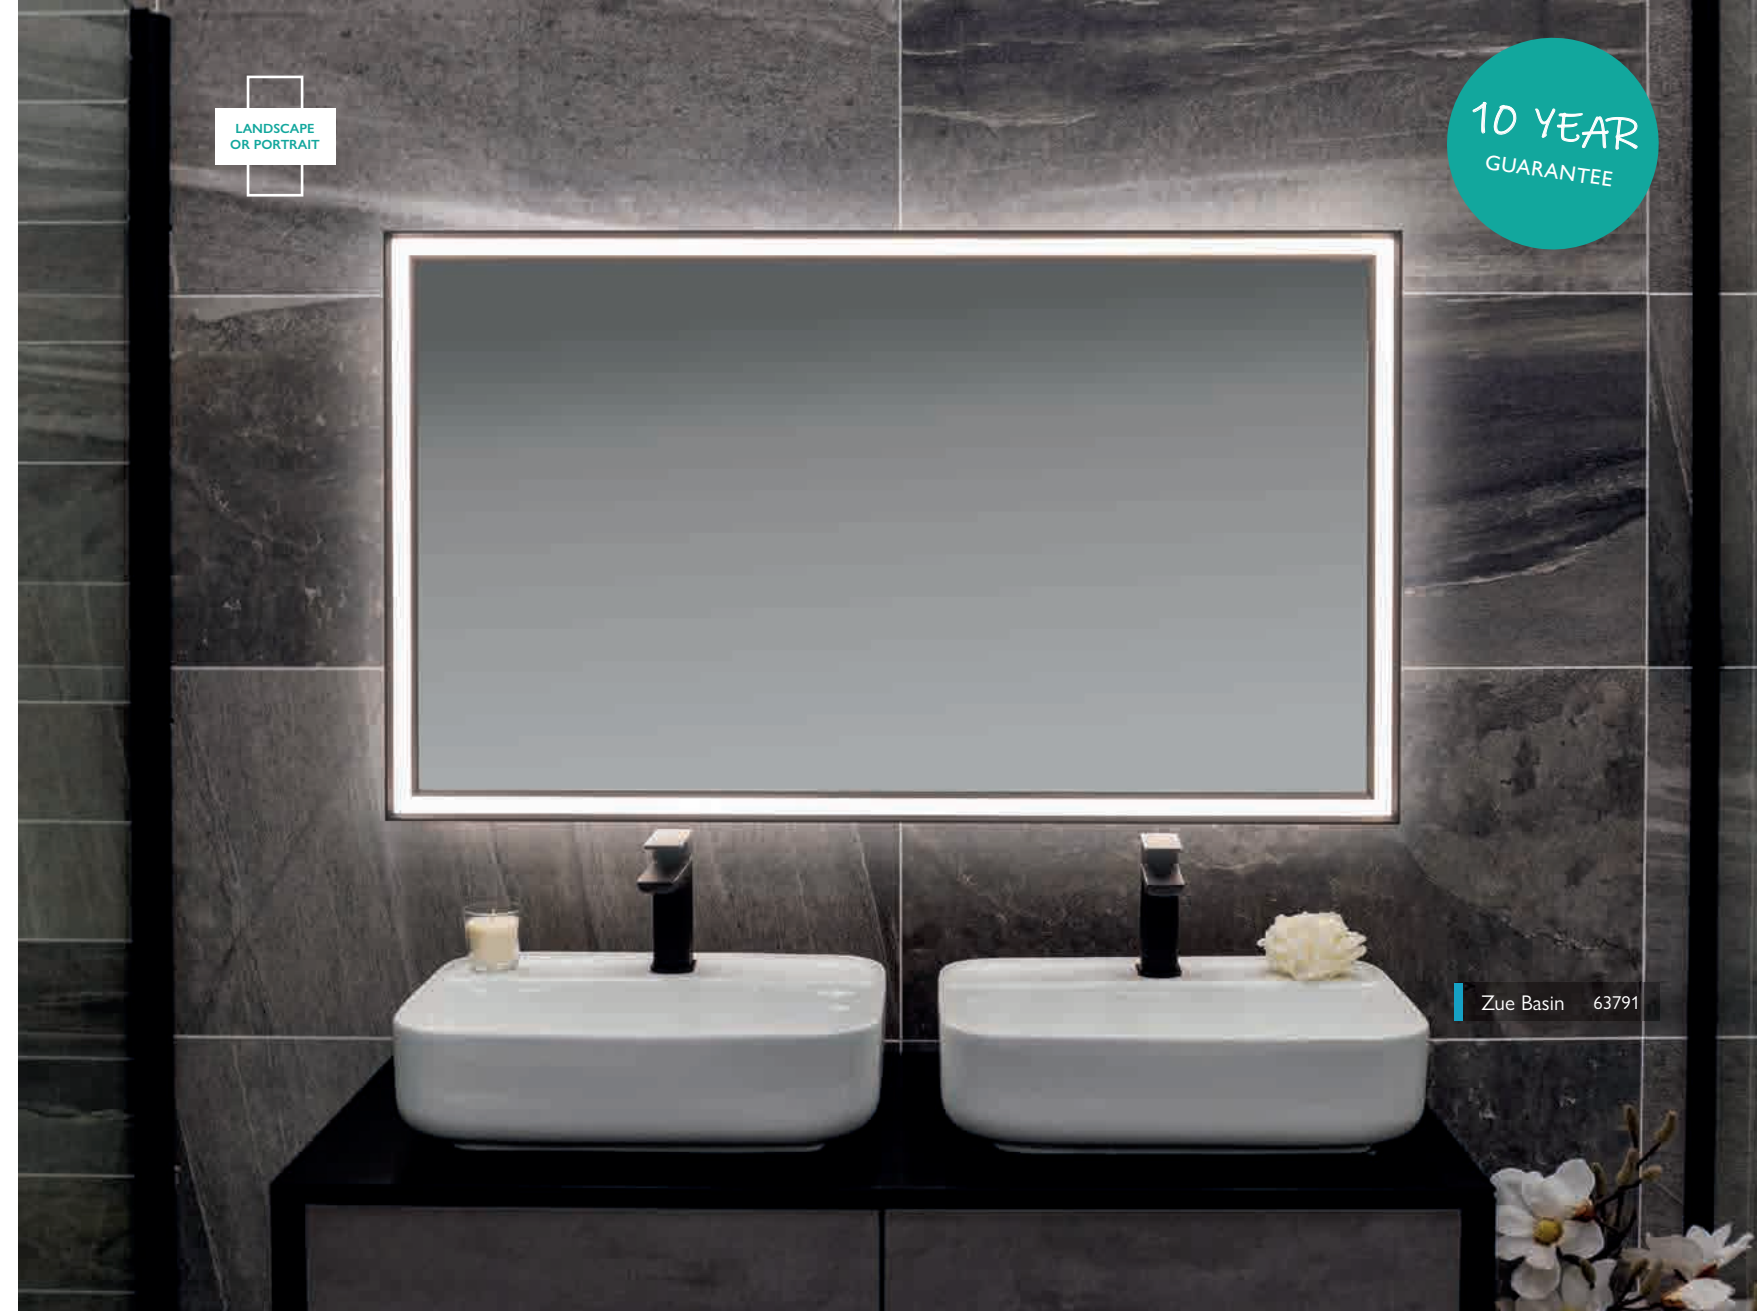

10 YEAR
GUARANTEE

Warm White

Moray Towel Ring 123932

10 YEAR
GUARANTEE

Warm White

Moray Tap 123904

STONEHOUSE LED MIRROR

- Can be hung landscape or portrait
- Touch switch