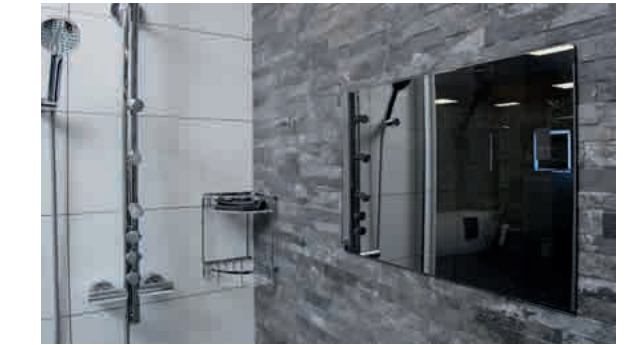

24" HD LED SMART TV

These fully sealed TVs are recessed into the wall using the supplied mounting box, they feature a front glass layer which is only 4mm thick providing an ultra slim profile to look the part in your bathroom.