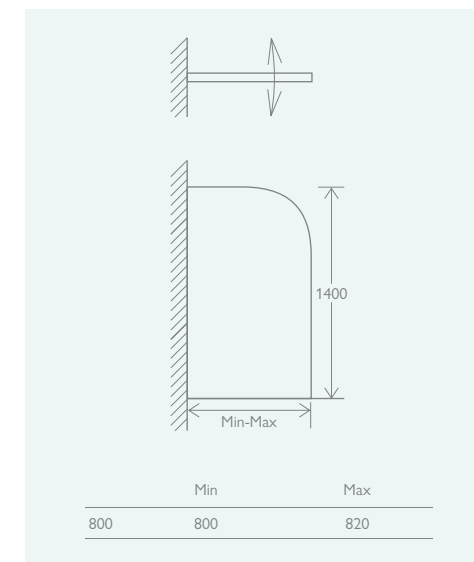

- Aluminium profile
- Universally handed

SINGLE

Chrome	12551	£271
Black (opposite)	138914	£298

SINGLE CURVED

800	12552	£271
-----	-------	------

DOUBLE

Without Towel Rail	12550	£330
With Towel Rail	12553	£355