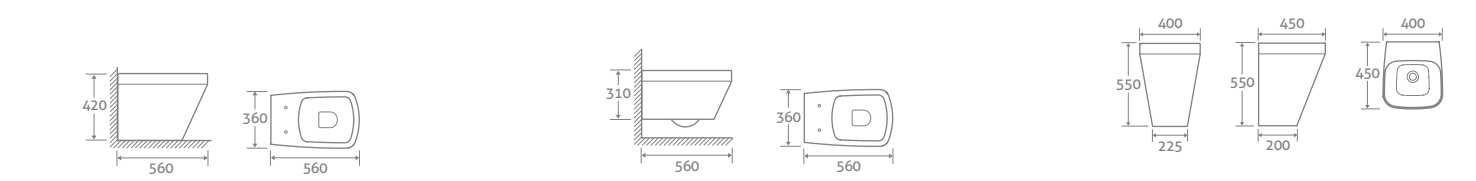

BELGROVE MATT BLACK

RIMLESS
BACK TO WALL TOILET

H 420 x W 360 x D 560

- Includes soft closing seat
- Requires a cistern page 174

135941 **£809**

RIMLESS
WALL HUNG TOILET

H 310 x W 360 x D 560

- Includes soft closing seat
- Requires a mounting frame with cistern page 173

135942 **£757**

WALL HUNG BASIN

H 550 x W 400 x D 450

- 1 tap hole
- Includes wall fixing kit

131369 **£895**