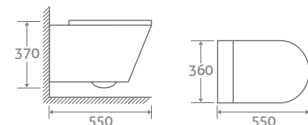

FROXFIELD

TOILET

H 800 x W 385 x D 700

- Fully concealed pipes
- Includes soft closing seat with quick release hinges for easy cleaning
- Eco flush 4.5/3l

15410 **£554**

WALL HUNG TOILET

H 370 x W 360 x D 550

- Includes soft closing seat with quick release hinges for easy cleaning
- Requires a mounting frame with cistern page 173

21554 **£391**

COLOUR PLATING OPTIONS AVAILABLE

See page 1 or ask a member of staff for more details

FEATURES

Toilets Are Finished With An Anti Bacterial Glaze

25 YEAR GUARANTEE

BACK TO WALL TOILET

H 400 x W 360 x D 590

- Includes soft closing seat with quick release hinges for easy cleaning
- Requires a cistern page 174

21552 **£391**

BASIN & PEDESTAL

H 830 x W 550 x D 420

- 1 tap hole

22433 **£257**

Ceteris White Tile 22214

Erin Vanity Unit 17920

Ceteris Grey Tile 22213