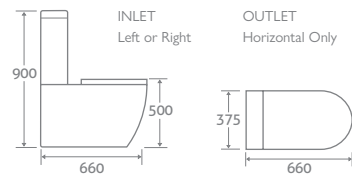

WALL HUNG TOILET

1. H 380 x W 370 x D 560
2. Includes soft closing seat with quick release hinges for easy cleaning
   - Requires a mounting frame with cistern page 173

12726 **£391**