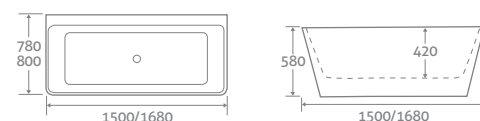

	White		Black	
1500 x 780	69333	£1799	138185	£1949
1680 x 800	21736	£2195	138186	£2295

COLOUR PLATING OPTIONS AVAILABLE

See page 1 for more details

25 YEAR
GUARANTEE

Tear Tap 12765

Volta Tile 22429

ISLEWORTH