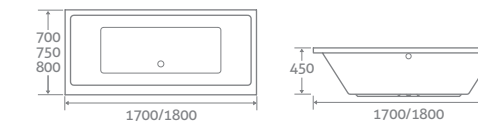

Add a Revive whirlpool system from **£683**, see page 205

ARDITE

super-strong ACRYLIC

1700 x 700	163ltr	92396	£635
1700 x 750	186ltr	92397	£635
1700 x 800	215ltr	92398	£655
1800 x 800	232ltr	92399	£704

Add a Revive whirlpool system from **£683**, see page 205