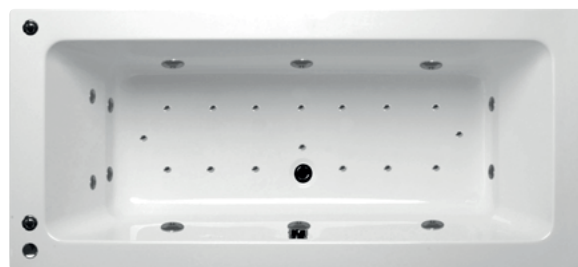

28 JET WHIRLPOOL & AIRSPA SYSTEM

– 12 Jet Whirlpool System & 16 Jet AirSpa System combined with all the same features

– Can be operated individually or together

111321 **£2149**

REVIVE WHIRLPOOL & AIRSPA SYSTEMS CAN BE ADDED TO ALL THE ACRYLIC BATHS ON PAGES 197-201 (Except For Guana 1700 x 700 & Jordan baths, The AirSpa Systems can't be added to Leigh 1480 & 1580 baths)

Control position can vary due to bath model & size. Please specify a preferred position if required

WHIRLPOOL & AIRSPA SYSTEMS CAN TAKE 3 WEEKS FROM THE DATE OF ORDER