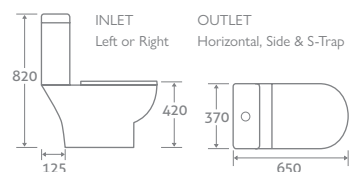

25 YEAR GUARANTEE

TOILET

H 820 x W 370 x D 650

- Includes soft closing seat with quick release hinges for easy cleaning
- Eco flush 4.5/3l

22437

£475

SIENNA

25 YEAR GUARANTEE