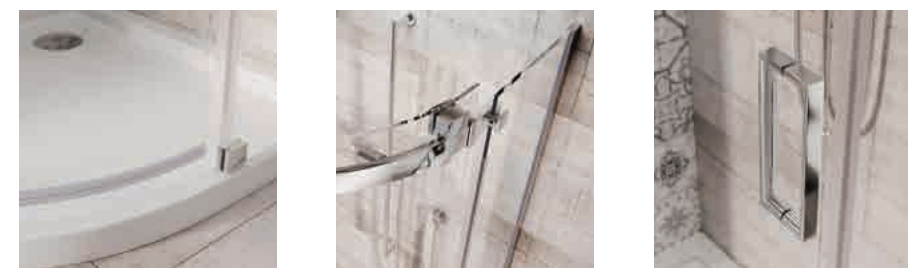

SOLET

SINGLE SLIDING DOOR QUADRANT

	Left Hand	Right Hand	
900 x 900	69237	69238	£992

SINGLE SLIDING DOOR OFFSET QUADRANT

	Left Hand	Right Hand	
1200 x 800	69239	69240	£1038
1200 x 900	69241	69242	£1068
1400 x 800	69243	69244	£1068

FEATURES
Easy Clean,
8mm Toughened Glass
Solid Brass Handle,
Aluminium Profile

**10 YEAR
GUARANTEE**

Aramean Tile 20873

Perth Radiator 69575

SHOWER TRAYS Pages 40-48