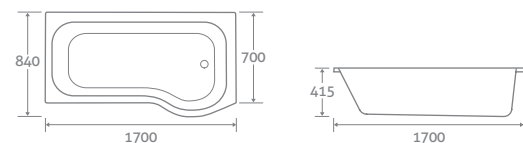

25 YEAR
GUARANTEE

Tear Towel Rail 17911

CYRIS

P SHAPE SHOWER BATH

1700 x 840/700

- Includes front panel and screen
- Available left and right hand, right hand shown

super-strong
ACRYLIC

super-strong ACRYLIC