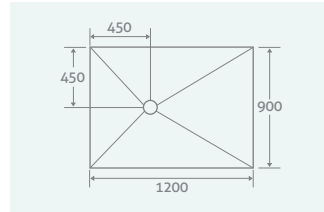

10 YEAR
GUARANTEE

1. WETROOM INSTALLATION WITH A TRAY

STANDARD TRAYS

Suitable for all applications and design preferences.

PLEASE NOTE, SUITABLE FOR TILED FLOORING ONLY

Offset Drain
1000 x 1000 x 20 12853 **£325**