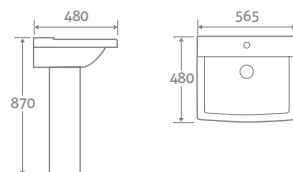

15429

£299

ELBERT

COLOUR PLATING OPTIONS AVAILABLE See page 1 for more details

BACK TO WALL TOILET

H 405 x W 360 x D 570

- Includes soft closing seat with quick release hinges for easy cleaning
- Requires a cistern page 174