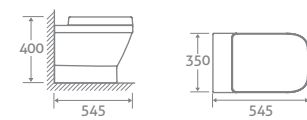

- Includes soft closing seat. Wrap over seat has quick release hinges for easy cleaning
- Requires a cistern page 174

With Slim Seat	80668	£411
With Wrap Over Seat	15386	£391

BASIN & SEMI PEDESTAL

H 430 x W 580 x D 455