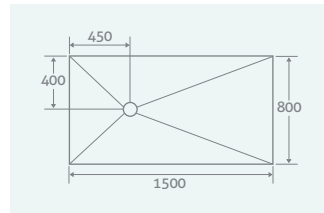

1200 x 1200 x 20 12852 **£400**

1800 x 900 x 20 37822 **£461**

Offset Drain
1300 x 800 x 20 12856 **£350**

Offset Drain
1500 x 800 x 25 12857 **£408**

Offset Drain
1800 x 900 x 25 12858 **£461**

STANDARD TRAY INSTALLATION KIT With Drain