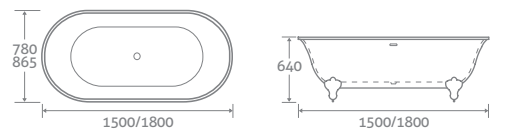

FLOOR STANDING
BATH SHOWER MIXERS
Pages 91-127