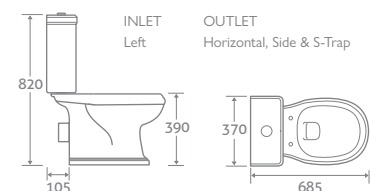

TOILET

H 820 x W 370 x D 685

- Excludes seat
- Dual flush 6/31

92805

£823