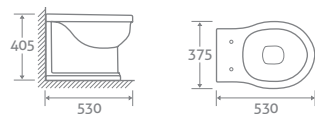

BACK TO WALL TOILET

H 405 x W 375 x D 530

- Excludes seat
- Requires a cistern page 174

**RIM
LESS**

123942 **£362**