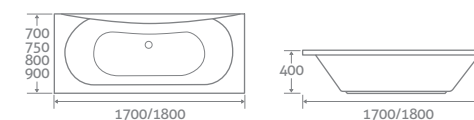

TYRAN

super-strong ACRYLIC

1700 x 700	206ltr	69667	£2732
1700 x 750	215ltr	69668	£2883
1800 x 800	220ltr	69669	£3199
1800 x 900	235ltr	69670	£3295