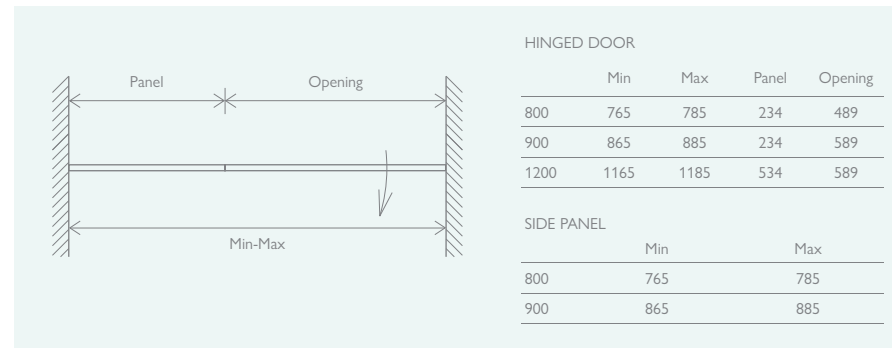

10 YEAR GUARANTEE

Dutton Towel Rail 69283

Magi Tile 20868

TAYLOR

HINGED DOOR

800	82119	£929
900	82120	£950
1200	82387	£1064

SIDE PANEL

800	82123	£435
900	82124	£449