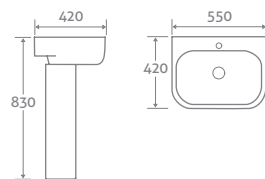

- Includes soft closing seat with quick release hinges for easy cleaning
- Requires a cistern page 174

21552 **£391**

BASIN & PEDESTAL

H 830 x W 550 x D 420

- 1 tap hole

22433 **£257**

Ceteris White Tile 22214