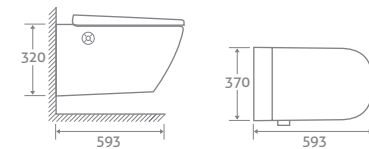

WALL HUNG SMART TOILET

H 320 x W 370 x D 593

80549 £2549

PERFECT PARTNER FOR THE DARWIN SMART TOILET

WRAS APPROVED MATERIAL

DIGITAL FRAME & CISTERN

H 820-1120 x W 498 x D 150-370

- Digital dual flush buttons 6/4l
- Adjustable height
- Pneumatic flush
- Top & front access
- 6v mains power (batteries not required)
- Quick release locks for easy access