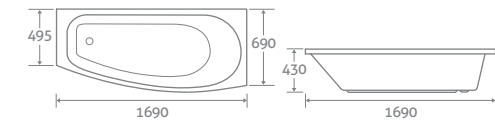

BATH PANELS - Only for Compact Bath

Front	Height 515	59599	£170
End	Height 515	59600	£87

BATH SCREEN - Only for Compact Bath

H 1400 x W 800

– To mount the screen on the baths narrow end, please select the opposite hand to the bath

	Left Hand	Right Hand	
	59609	59610	£293