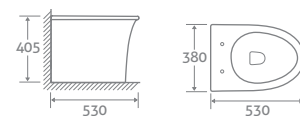

BACK TO WALL TOILET

H 405 x W 380 x D 530

- Includes soft closing seat with quick release hinges for easy cleaning
- Requires a cistern page 174

95190 **£409**