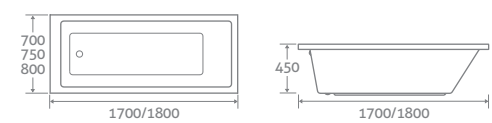

1700 x 750	222ltr	59596	£576
1800 x 800	266ltr	151527	£605

GUANA

super-strong ACRYLIC

1700 x 700	191ltr	92400	£613
1700 x 750	205ltr	92401	£613
1700 x 800	225ltr	131267	£630
1800 x 800	260ltr	92402	£696

Add a Revive whirlpool system from **£683**, see page 205 (can't be added to the 1700 x 700 bath)