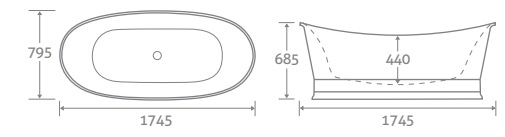

Dune Tile 138167

25 YEAR
GUARANTEE

Grosvenor Tap 22532

Claydon Basin 69450

Hades Tile 147060

BALI

FREESTANDING ACRYLIC BATH

- Chrome plated cast iron feet
- Double skin acrylic
- Includes white waste & overflow. Designed to compliment any tap colour
- Bath painting service available, see page 178

	White		Black	
1500 x 780	69454	£1427	139814	£1627
1800 x 865	69316	£1463	139813	£1663

FLOOR STANDING
BATH SHOWER MIXERS
Pages 91-127

CHARLOTTE

FREESTANDING ACRYLIC BATH

- Double skin acrylic
- Includes white waste & overflow. Designed to compliment any tap colour
- Bath painting service available, see page 178

1745 x 795	21724	£2253

MERE

FREESTANDING ACRYLIC BATH

- Chrome plated cast iron feet
- Double skin acrylic
- Bath painting service available, see page 178

1780 x 800	15457	£953
Chrome Waste	12618	£63

COLOUR PLATING OPTIONS AVAILABLE

See page 1 for more details

Vinci Tile 21712

25 YEAR
GUARANTEE

Grosvenor Tap 22534

Hive Towel Warmer 12683

Stratosphere Tile 122376

25 YEAR
GUARANTEE

Stratosphere Tile 82270