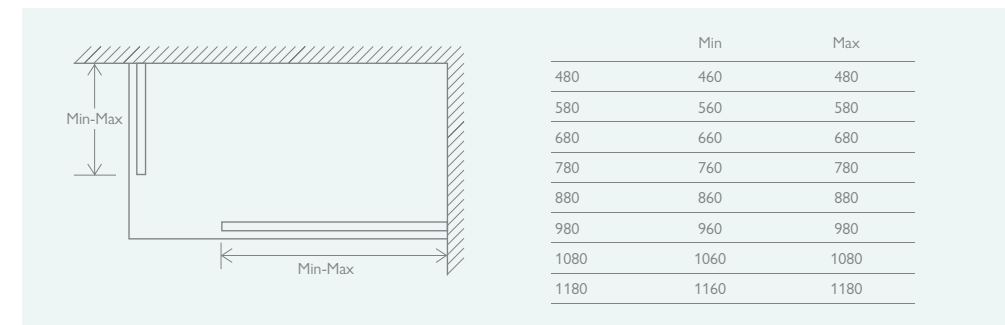

OXFORD

FIXED SHOWER SCREEN

Use as a Shower Screen or End Panel.
Ideal for use in Wetrooms - see pages 50-55

CLEAR GLASS

2000 10mm

Without Support Bar

	Chrome	Black
480	24181 £351	138868 £362
580	24182 £388	138870 £398
680	12587 £426	82096 £444

Including 800mm Support Bar

	Chrome	Black
780	24183 £462	138872 £482
880	12588 £499	82099 £515
980	12589 £539	82102 £548
1080	24184 £574	138874 £585
1180	12586 £611	82105 £612

FROSTED GLASS

1990 10mm

Without Support Bar

	Chrome	Black
480	-	138869 £398
580	-	138871 £435
680	82097 £486	82098 £525

Including 800mm Support Bar

	Chrome	Black
780	-	138873 £515
880	82100 £526	82101 £541
980	82103 £584	82104 £595
1080	-	138875 £615
1180	82106 £629	82107 £642

SUPPORT BARS

EXTENSION SUPPORT BAR

For larger trays or wet rooms (over 800 wide)

	Chrome	Black
1200	12590 £148	82129 £157

CEILING ARM

	Chrome	Black
800	111369 £138	111368 £150

ANGLED SUPPORT BAR

For use with screens up to 780

	Chrome	Black
For 480 & 580 Screens	24584 £72	-
For 680 Screens	24585 £78	82127 £91
For Screens Over 680	24586 £85	82128 £97