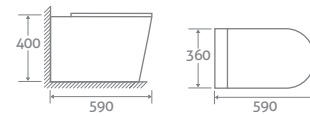

- Includes soft closing seat with quick release hinges for easy cleaning
- Requires a cistern page 174

21552 **£391**

BASIN & PEDESTAL

H 830 x W 550 x D 420

- 1 tap hole

22433 **£257**

Ceteris White Tile 22214