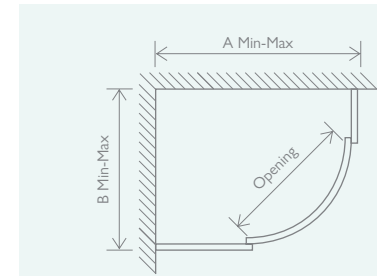

FABIO

SINGLE SLIDING DOOR QUADRANT

	Chrome	Black	Brushed Gold	Gun Metal	
800 x 800	69214	138834	-	-	£704
900 x 760	69216	138836	-	-	£704
900 x 900	69215	138835	138810	138811	£704
1000 x 800	69217	151261	-	-	£726
1000 x 900	82382	151267	151255	151256	£738
1100 x 760	69218	151262	-	-	£756
1200 x 800	69219	151263	151257	151258	£785
1200 x 900	69220	151264	151259	151260	£814
1300 x 760	69221	151265	-	-	£782
1400 x 800	69222	151266	-	-	£810