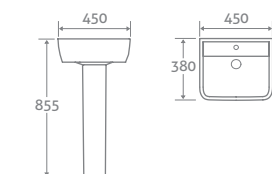

With Wrap Over Seat 15405 **£327**

With Slim Seat 80665 **£347**

CLOAKROOM BASIN & PEDESTAL

H 855 x W 450 x D 380

- 1 tap hole

24917 **£274**

COLOUR PLATING OPTIONS AVAILABLE

See page 1 for more details