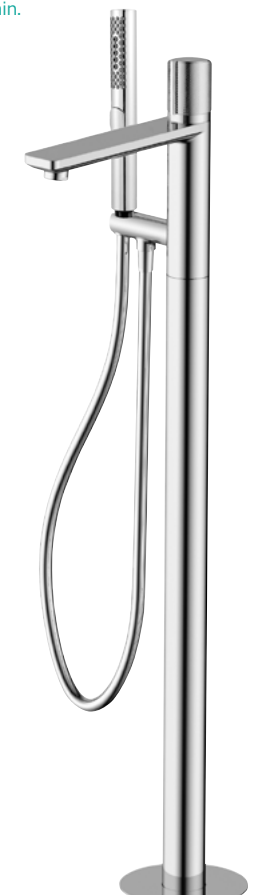

FLOOR STANDING BATH SHOWER MIXER

1.0 bar min.