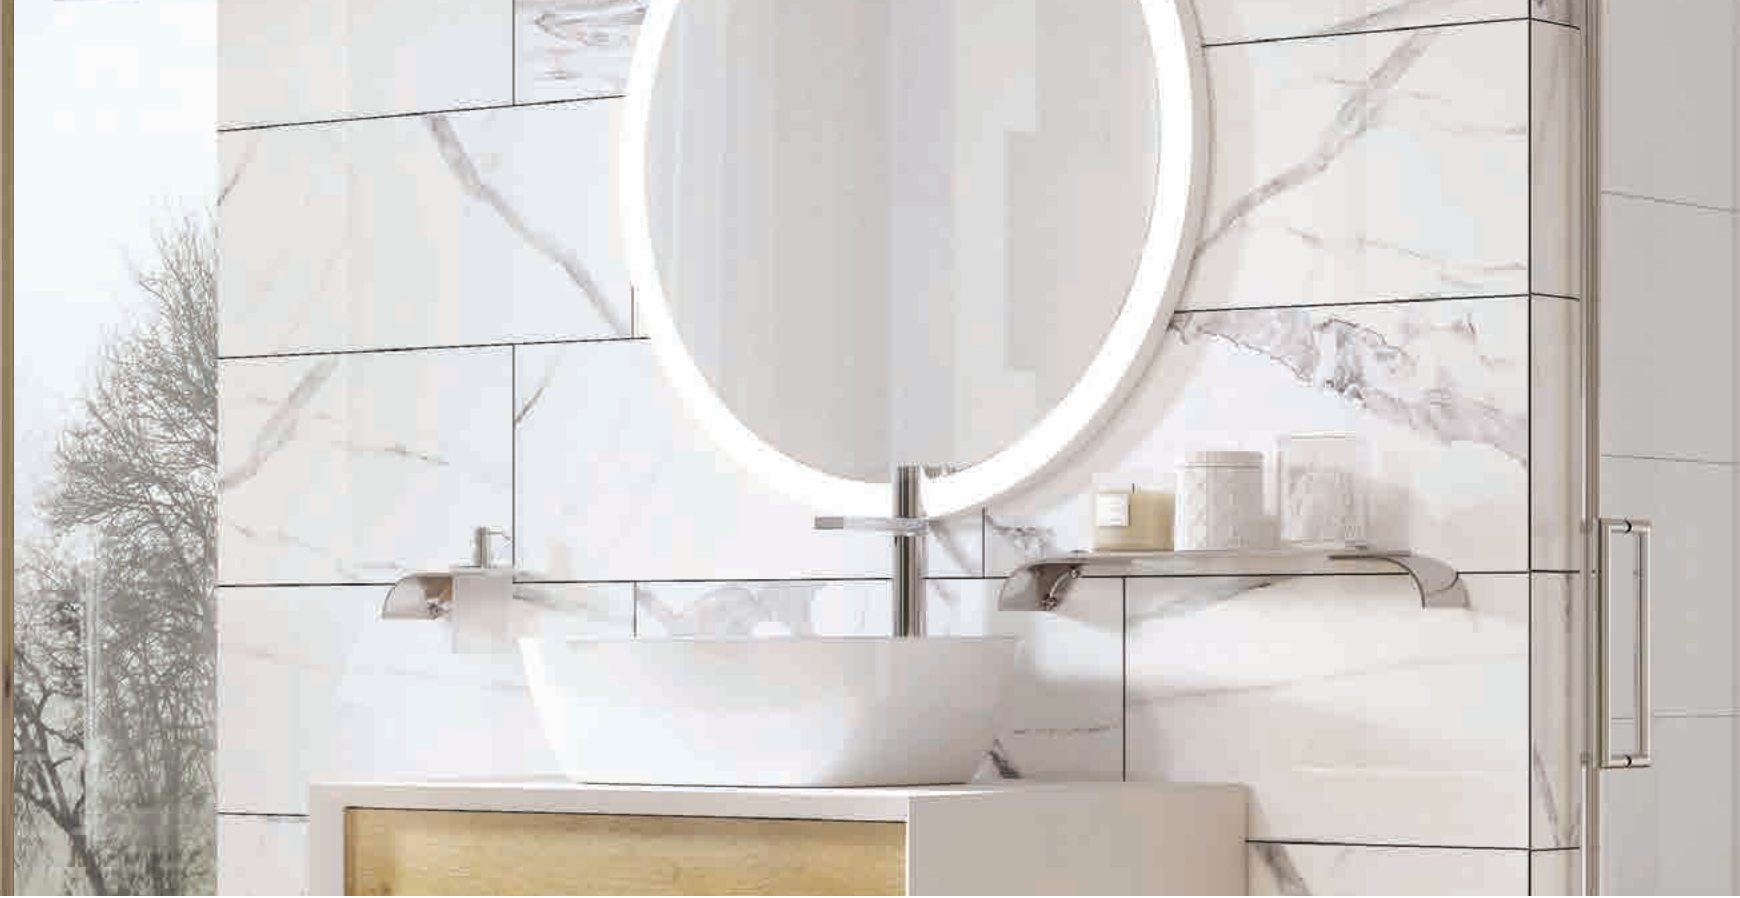

Full specifications available at easybathrooms.com

10 YEAR
GUARANTEE

10 YEAR
GUARANTEE

CASA LED MIRROR

Infrared Sensor*: Bottom
Shaver Socket: Bottom
– Demister pad

W 500 x H 700 x D 65 15336 **£355**

W 650 x H 700 x D 65 113090 **£393**