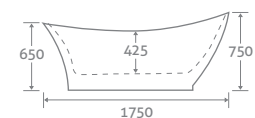

COLOUR PLATING OPTIONS AVAILABLE

Black	Gold	Brushed Gold	Nickel	Brushed Nickel

See page 1 or ask a member of staff for more details

Silver	Black Galaxy	White
1750 x 750	21725	£3060
	21726	£2778
	21727	£2095