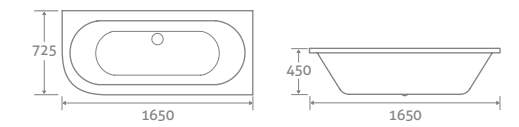

super-strong ACRYLIC

		Left Hand	Right Hand	
1650 x 725	201ltr	21709	21710	£866

Add a Revive whirlpool system from **£683**, see page 205

OLLERTON