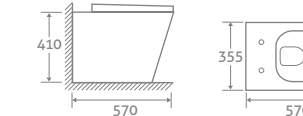

FEATURES

Rimless Design
Finished With An
Anti Bacterial Glaze

25 YEAR
GUARANTEE

Palermo Tile 82429

FEATURES

Rimless Design

25 YEAR
GUARANTEE

NIRA RIMLESS

TOILET

H 805 x W 380 x D 645

- Includes soft closing seat with quick release hinges for easy cleaning
- Eco flush 4.5/3l

95191 **£590**

BACK TO WALL TOILET

H 405 x W 380 x D 530

- Includes soft closing seat with quick release hinges for easy cleaning
- Requires a cistern page 174

95190 **£409**

ZADOK RIMLESS

COLOUR PLATING OPTIONS AVAILABLE See page 1 for more details

TOILET

H 865 x W 360 x D 650

- Includes soft closing seat with quick release hinges for easy cleaning
- Eco flush 4.5/3l

69452 **£636**

BACK TO WALL TOILET

H 410 x W 355 x D 570

- Includes soft closing seat with quick release hinges for easy cleaning
- Requires a cistern page 174

69360 **£463**