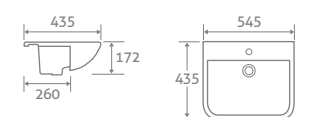

SEMI RECESSED BASIN

H 172 x W 545 x D 435

- 1 tap hole

82242

£216