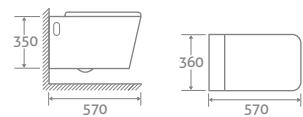

BASIN & PEDESTAL

1. H 830 x W 550 x D 420
2. 1 tap hole

22433 **£257**