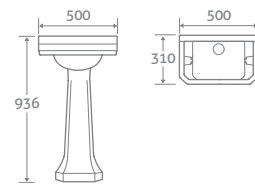

COLOUR PLATING OPTIONS AVAILABLE See page 1 for more details

BASIN & PEDESTAL

H 936 x W 610 x D 506
– 2 tap holes

69450 **£293**

**CLOAKROOM
BASIN & PEDESTAL**

H 936 x W 500 x D 310
– 2 tap holes

69451 **£263**

SEMI RECESSED BASIN

H 193 x W 550 x D 442
– 1 tap hole

69389 **£216**

HIGH LEVEL TOILET

H 2100 x W 515 x D 650
– Includes lever, fittings and pipe pack
– Excludes seat
– 6l flush

82399 **£630**

LOW LEVEL TOILET

H 950 x W 480 x D 650
– Includes lever and pipe pack
– Excludes seat
– Dual flush 6/4l

82400 **£491**

TOILET

H 790 x W 485 x D 675
– Excludes seat
– Dual flush 6/4l

69449 **£408**

BACK TO WALL TOILET

H 410 x W 385 x D 520
– Excludes seat
– Requires a cistern page 174

69388 **£239**

UNIVERSAL TOILET SEATS Page 175

FEATURES

Toilets Are Finished With An Anti Bacterial Glaze

25 YEAR GUARANTEE

Altar Tile 24112