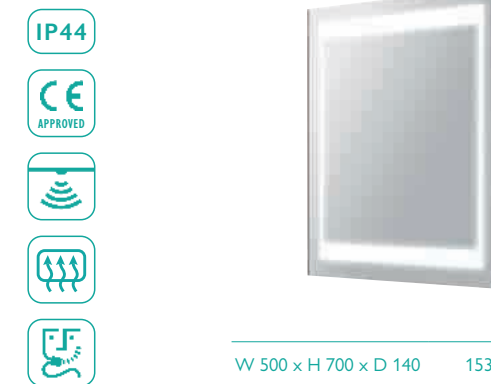

LANA ALUMINIUM LED MIRRORED WALL CABINET

Infrared Sensor*: Right Side

1. Shaver Socket: Top Right Inside
2. Demister pad

W 500 x H 700 x D 140   15330   **£801**