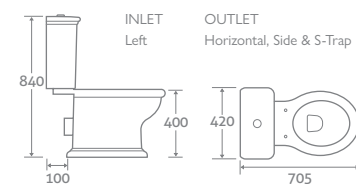

COLOUR PLATING OPTIONS AVAILABLE  See page 1 for more details

TOILET

H 840 x W 420 x D 705

- Excludes seat
- Dual flush 6/3l

92811 **£779**

LAINE SEAT With Chrome Handle

Matches Double Console Basin Stand

Gloss White	124284	£297
Gloss Black	91055	£308