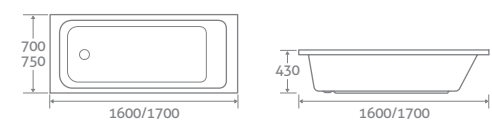

AERO

super-strong ACRYLIC

1600 x 700	198ltr	59587	£613
1700 x 700	213ltr	59588	£613
1700 x 750	240ltr	69657	£655
1800 x 800	262ltr	151391	£725

Add a Revive whirlpool system from **£683**, see page 205