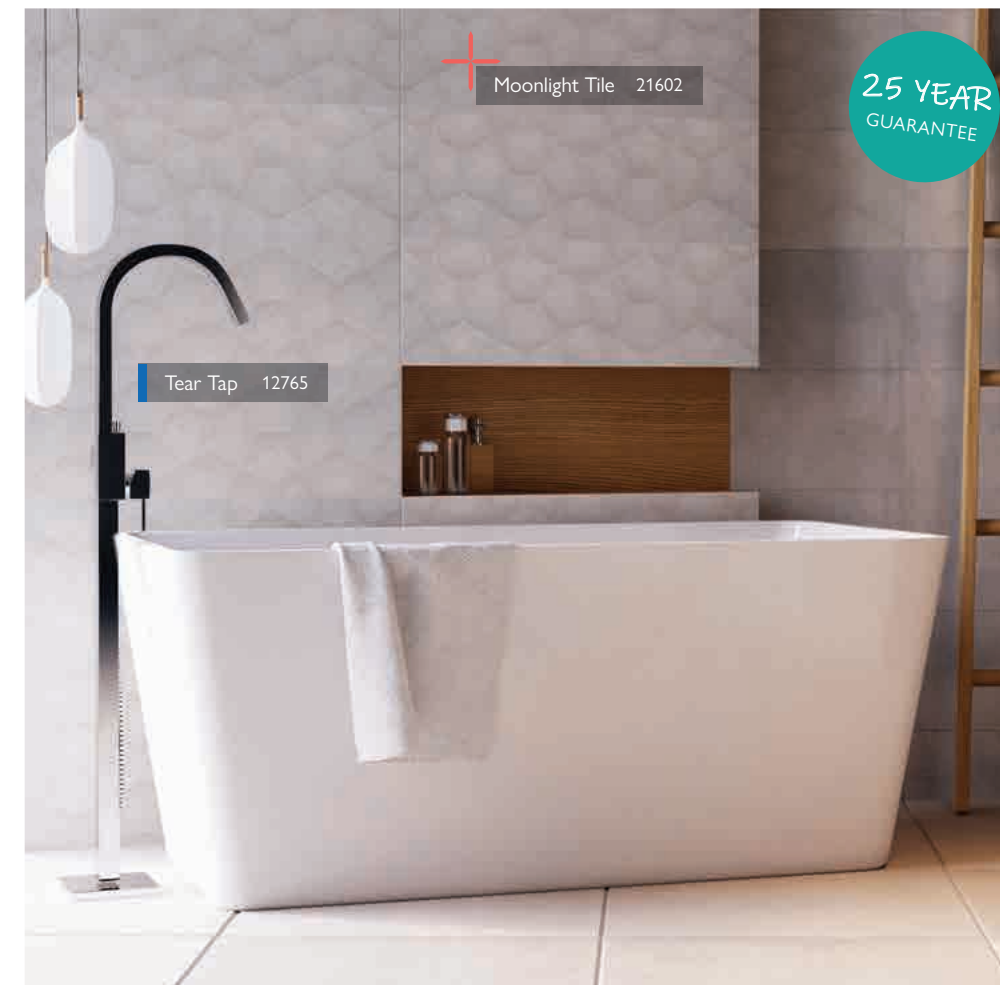

1500 x 705 21729 **£1528**
1755 x 750 21730 **£1608**

LEMONT

FREESTANDING ACRYLIC BATH

- Double skin acrylic
- Includes white waste & overflow. Designed to compliment any tap colour
- Bath painting service available, see page 178