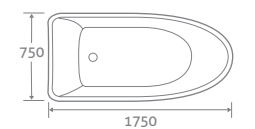

COLOUR PLATING OPTIONS AVAILABLE

Black	Gold	Brushed Gold	Nickel	Brushed Nickel

See page 1 or ask a member of staff for more details

Silver	Black Galaxy	White
1750 x 750	21725	£3060
	21726	£2778
	21727	£2095