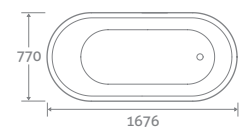

Black Matt

Grey Matt

1676 x 770 82150 82151 **£2765**

FLOOR STANDING
BATH SHOWER
MIXERS
Pages 91-127

Dune Tile 138167

25 YEAR
GUARANTEE

Grosvenor Tap 22532

Claydon Basin 69450