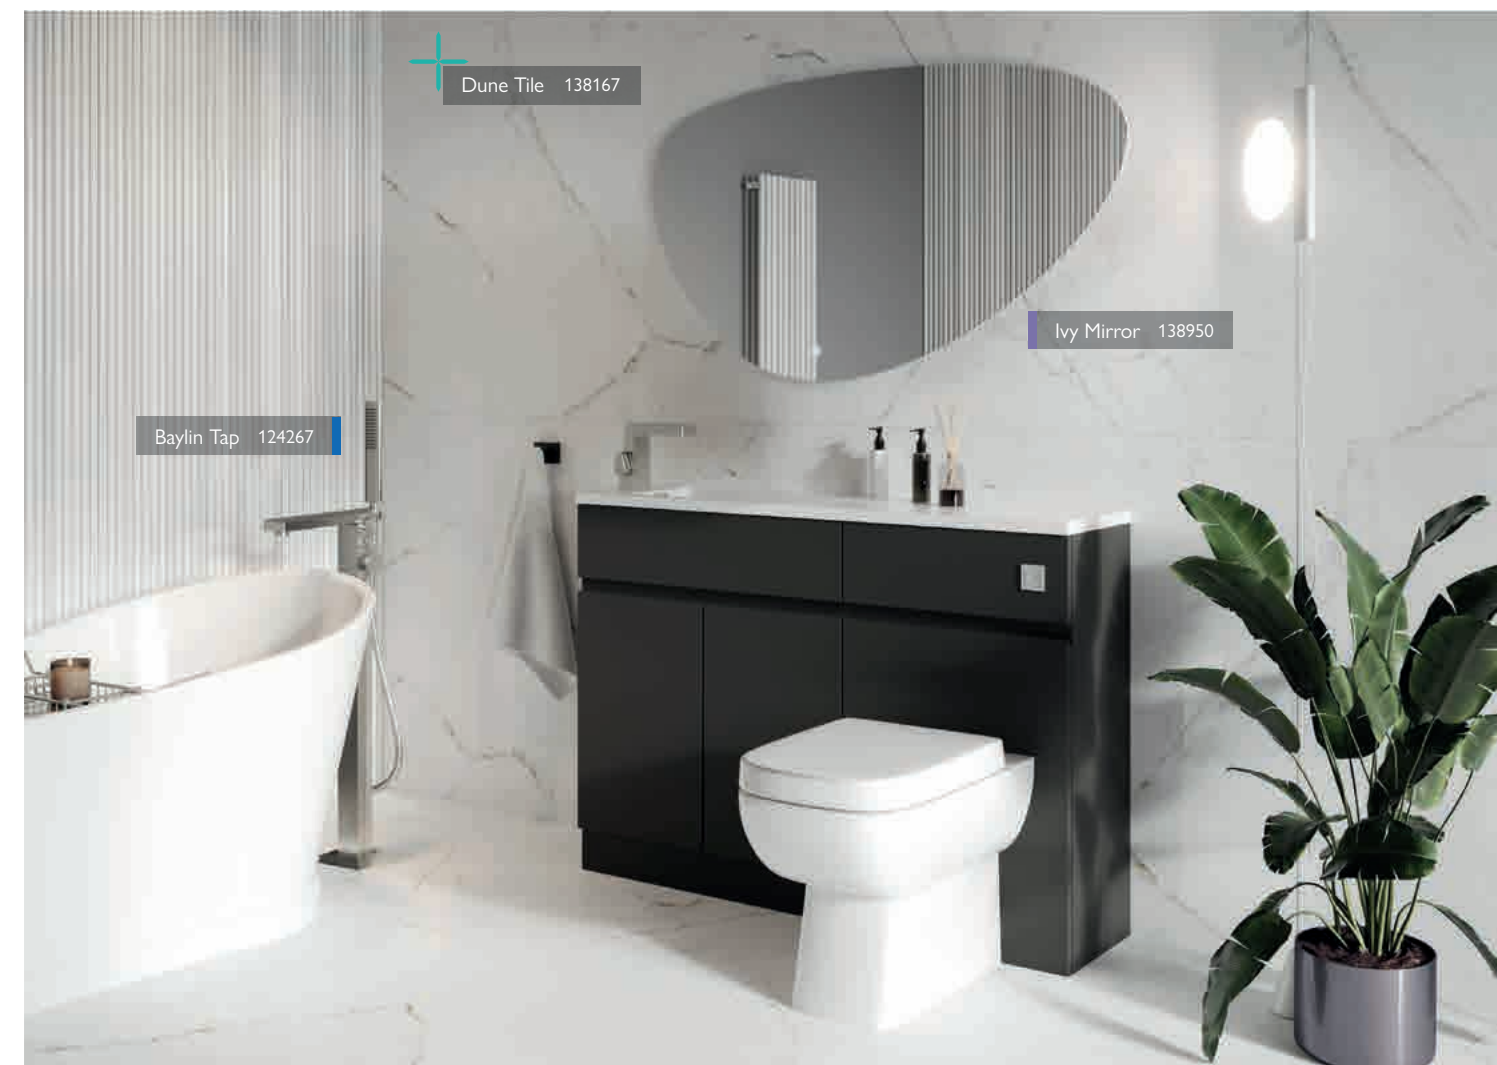

FEATURES

- Double Soft Close Doors
- Includes One Piece Polymarble Worktop & Basin

10 YEAR
GUARANTEE

MATCHING
BATH PANELS
Pages 212-213

Zolton Tile 139187

Baylin Tap 91156

Tadeo Bath 69322

Dune Tile 138167