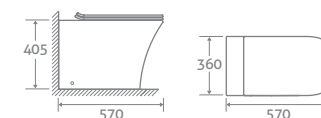

BACK TO WALL TOILET

H 405 x W 360 x D 570

- Includes soft closing seat with quick release hinges for easy cleaning
- Requires a cistern page 174

69882

£398