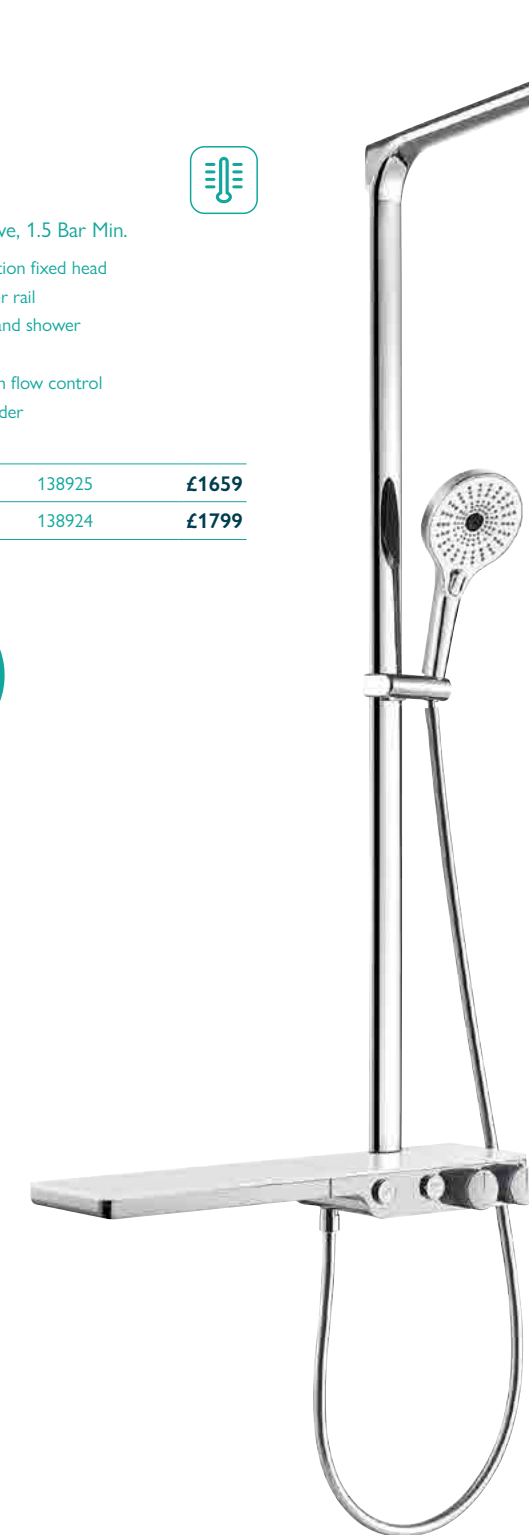

BAYLIN LUX

Thermostatic Valve, 1.5 Bar Min.

- Powerful air injection fixed head
- Stainless steel riser rail
- 3 function click hand shower
- Storage shelf
- Smart button with flow control
- Robust sliding holder

Chrome	138925	£1659
Gun Metal	138924	£1799