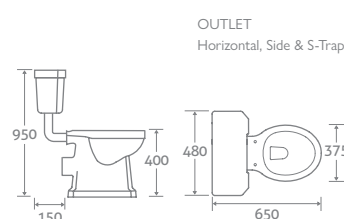

TOILET

H 790 x W 485 x D 675
– Excludes seat
– Dual flush 6/4l

69449 **£408**