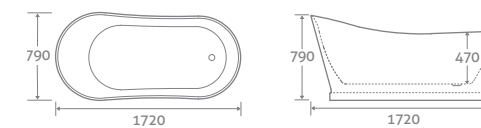

1720 x 790 69322 **£2004**

COLOUR PLATING OPTIONS AVAILABLE

25 YEAR
GUARANTEE

Etam Radiator 24523

25 YEAR
GUARANTEE

Dutton Towel Rail 69285

Trajan Tap 12786

GLENDALE