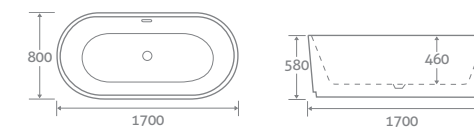

Lighting not included. See lighting options on page 397