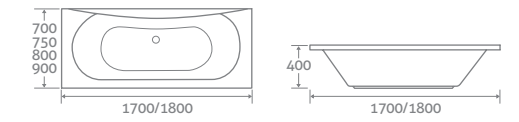

Standard ACRYLIC

1700 x 700	184ltr	92403	£475
1700 x 750	195ltr	12554	£508
1800 x 800	205ltr	12556	£563

Add a Revive whirlpool system from **£683**, see page 205