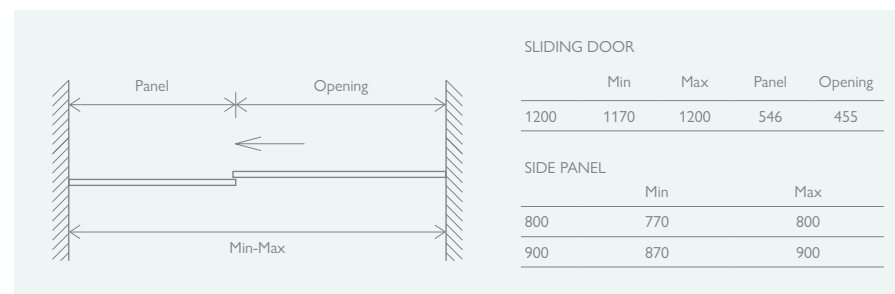

SIDE PANEL

800	12584	£352
900	12585	£366