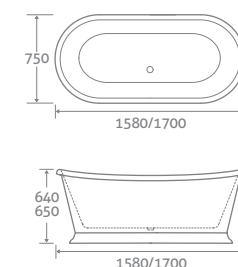

DARCEY

FREESTANDING ACRYLIC BATH

- Double skin acrylic
- Includes white waste & overflow.
- Designed to compliment any tap colour
- Bath painting service available, see page 178