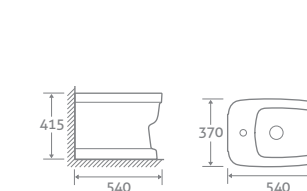

- Fully concealed pipes
- Includes seat
- Requires a cistern page 174

139198

£531

BIDET

H 415 x W 370 x D 540

- Comes with 1 tap hole and 2 pre-punched holes for the option of 3 tap holes

84941

£373