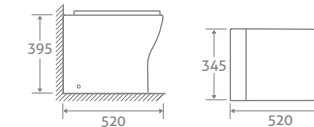

FEATURES

Toilets Are Finished With An Anti Bacterial Glaze

25 YEAR
GUARANTEE

Rhythm Decor Tile 135708

Samu Tap 69311

Neon Tall Cabinet 105473

FEATURES

Toilets Are Finished With An Anti Bacterial Glaze
Rimless Design

25 YEAR
GUARANTEE

Surrey Vanity Unit 123976

GLENDALE

TOILET

H 780 x W 370 x D 650

- Finished with an anti bacterial glaze
- Includes soft closing seat with quick release hinges for easy cleaning
- Eco flush 4.5/3l

82401

£494

BACK TO WALL TOILET

H 400 x W 350 x D 550

- Includes soft closing seat with quick release hinges for easy cleaning
- Requires a cistern page 174

131102

£401

BASIN & PEDESTAL

H 820 x W 560 x D 440

- 1 tap hole

131111

£199

HAMLIN

COLOUR PLATING OPTIONS AVAILABLE See page 1 for more details

RIMLESS TOILET

H 885 x W 350 x D 635

- Fully concealed pipes
- Includes soft closing seat with quick release hinges for easy cleaning
- Eco flush 4.5/3l

82402

£633

BACK TO WALL TOILET

H 395 x W 345 x D 520

- Includes soft closing seat with quick release hinges for easy cleaning
- Requires a cistern page 174

83920

£487

SEMI RECESSED BASIN

H 172 x W 545 x D 435

- 1 tap hole

82242

£216