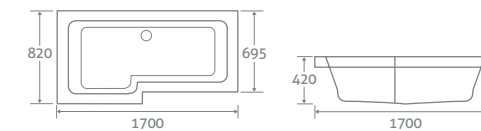

L SHAPE SHOWER BATH

1700 x 820/695

- Excluding bath screen, front panel & end panel
- Available left & right hand, left hand shown

super-strong ACRYLIC

	Left Hand	Right Hand	
262ltr	92417	92416	£621

Standard ACRYLIC

	Left Hand	Right Hand	
262ltr	92418	92419	£485

Add a Revive whirlpool system from **£683**, see page 205