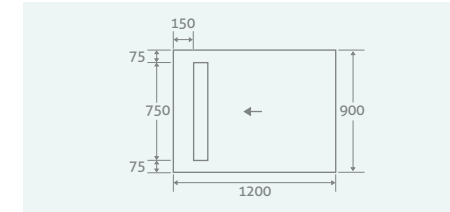

Single Fall
1200 x 900 x 40/25 37851 **£956**