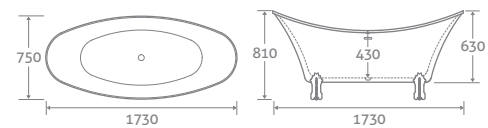

1730 x 750   69318   **£1538**