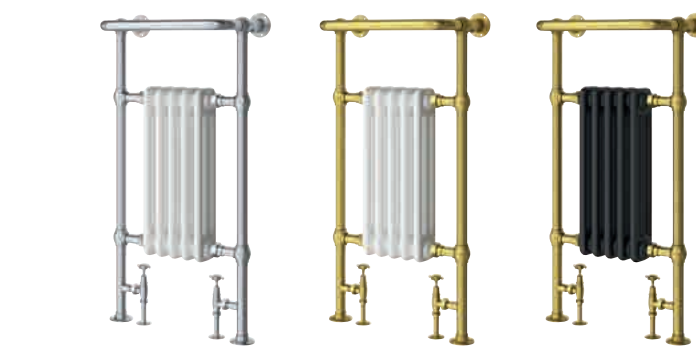

BTU		Element Kit
Chrome/White	12682	1448	£660	200W
Brushed Gold/White	138789	1448	£759	200W
Brushed Gold/Black	138790	1448	£779	200W

TALL HEATED TOWEL WARMER

H 1500 x W 583 – Pipe centres 437mm plus valves
– Optional element kit for dual fuel operation page 362