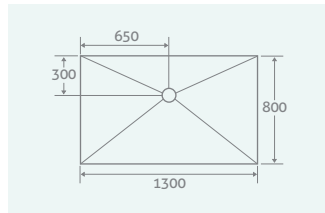

1200 x 1200 x 20 12852 **£400**

1800 x 900 x 20 37822 **£461**

Offset Drain
1300 x 800 x 20 12856 **£350**

Offset Drain
1500 x 800 x 25 12857 **£408**

Offset Drain
1800 x 900 x 25 12858 **£461**

STANDARD TRAY INSTALLATION KIT With Drain