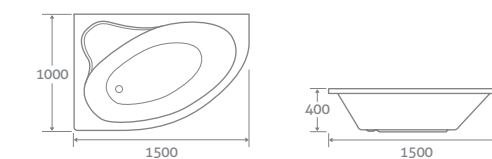

Standard ACRYLIC

	Left Hand	Right Hand	
1500 x 1000	230ltr	72855	£850

Add a Revive whirlpool system from **£683**, see page 205