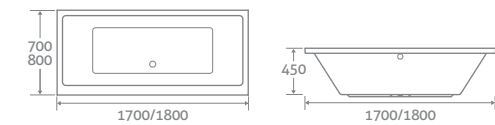

ARDITE

super-strong ACRYLIC

1700 x 700	163ltr	151386	£2732
1700 x 800	215ltr	151385	£2995
1800 x 800	232ltr	138687	£3199