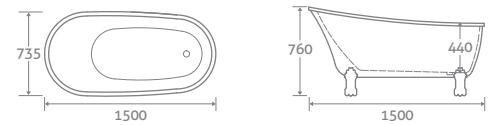

1500 x 735 69320 **£1538**

AHANA

FREESTANDING ACRYLIC BATH

- Chrome plated cast iron feet
- Double skin acrylic
- Includes white waste & overflow. Designed to compliment any tap colour
- Bath painting service available, see page 178