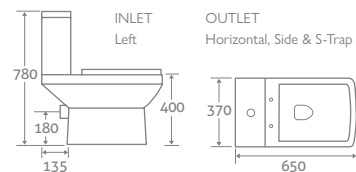

82401

£494

BACK TO WALL TOILET

H 400 x W 350 x D 550

- Includes soft closing seat with quick release hinges for easy cleaning
- Requires a cistern page 174

131102

£401

BASIN & PEDESTAL