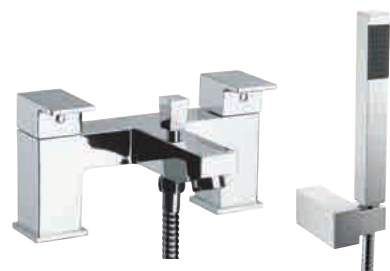

BATH SHOWER MIXER

0.3 bar min.

– Includes handset, hose & bracket.

Chrome 12780 **£286**

DECK MOUNT SIDE VALVES

Use with an overflow bath filler or bath spout, 0.2 bar min.

Chrome 139051 **£165**