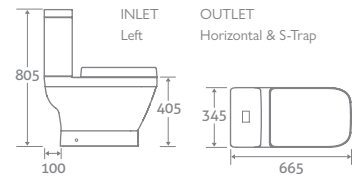

- Includes soft closing seat. Wrap over seat has quick release hinges for easy cleaning
- Eco flush 4.5/3l

With Slim Seat	80667	£557
With Wrap Over Seat	15385	£537

BASIN & PEDESTAL

H 835 x W 580 x D 455

- 1 tap hole