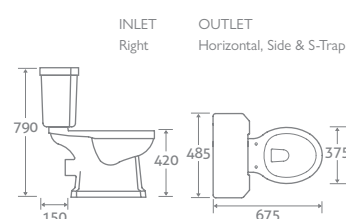

H 950 x W 480 x D 650
– Includes lever and pipe pack
– Excludes seat
– Dual flush 6/4l

82400 **£491**

TOILET

H 790 x W 485 x D 675
– Excludes seat
– Dual flush 6/4l

69449 **£408**

BACK TO WALL TOILET

H 410 x W 385 x D 520
– Excludes seat
– Requires a cistern page 174