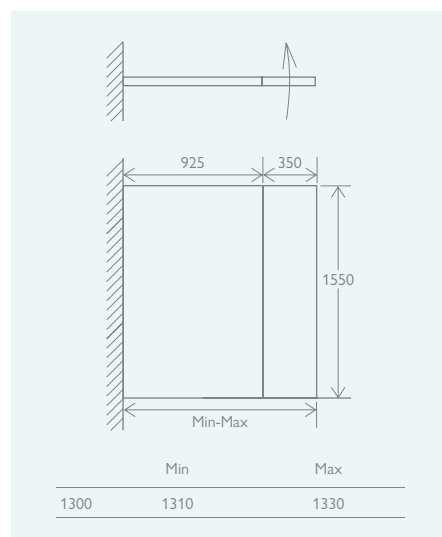

**10 YEAR
 GUARANTEE**

Marble Bianco Tile 50560

ROYLE

1550

 8mm

BATH SCREEN With Hinged Panel

Includes 1200mm support bar which can be cut down for use with narrower baths
 – Universally handed

Chrome	14447	£587
Black	138913	£625