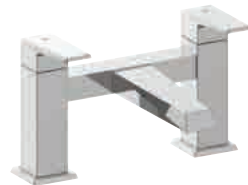

BATH FILLER

0.5 bar min.

Chrome 95834 **£332**