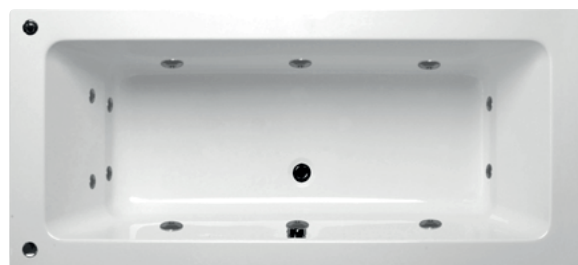

12 JET WHIRLPOOL SYSTEM

– 6 Side Jets with adjustable direction, 4 Micro Slimline Back Jets & 2 Micro Slimline Foot Jets

111319 **£916**