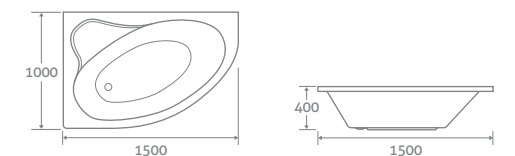

super-strong ACRYLIC

	Left Hand	Right Hand	
1500 x 1000	230ltr	139235	139236 £3400

REVIVE WHIRLPOOL & AIR SPA

Revitalise. Refresh. Relax. The Revive Whirlpool and AirSpa systems are an experience for the body and the mind. Using warm water, they gently massage your whole body. Creating total relaxation and rejuvenation.