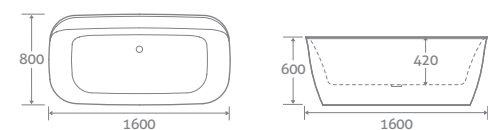

1600 x 800   77916   **£2019**