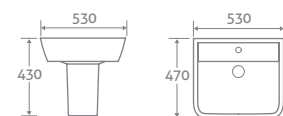

BASIN & SEMI PEDESTAL

H 430 x W 530 x D 470

- 1 tap hole

15809   **£291**