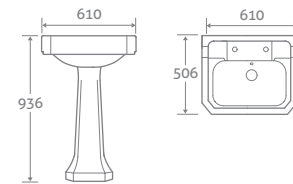

**CLOAKROOM
BASIN & PEDESTAL**

H 936 x W 500 x D 310
– 2 tap holes

69451 **£263**