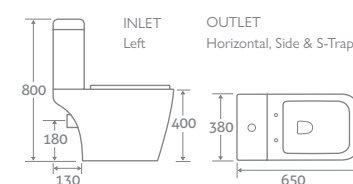

H 800 x W 380 x D 650

- Includes soft closing seat with quick release hinges for easy cleaning
- Eco flush 4.5/3l

82405

£498

BACK TO WALL TOILET

H 410 x W 350 x D 500

- Includes soft closing seat with quick release hinges for easy cleaning
- Requires a cistern page 174