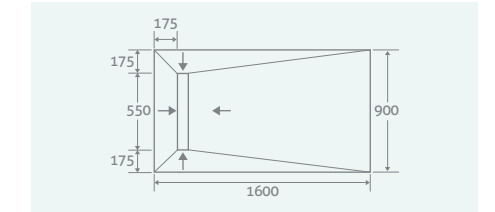

Four Falls
1600 x 900 x 30 37849 **£944**