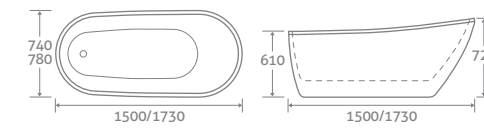

25 YEAR
GUARANTEE

SANDHURST

FREESTANDING ACRYLIC BATH

- Double skin acrylic
- Includes white waste & overflow.
  Designed to compliment any tap colour
- Bath painting service available, see page 178