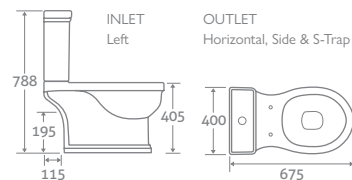

SEATTLE RIMLESS

TOILET

H 788 x W 400 x D 675

- Excludes seat
- Dual flush 6/3l

**RIM
LESS**

127705 **£562**

BACK TO WALL TOILET

H 405 x W 375 x D 530