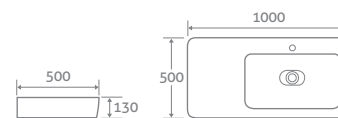

Matt Black

138224