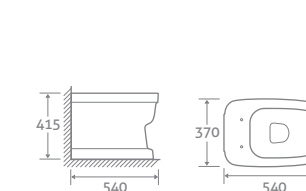

BACK TO WALL TOILET

H 415 x W 370 x D 540

- Fully concealed pipes
- Includes seat
- Requires a cistern page 174

139198

£531