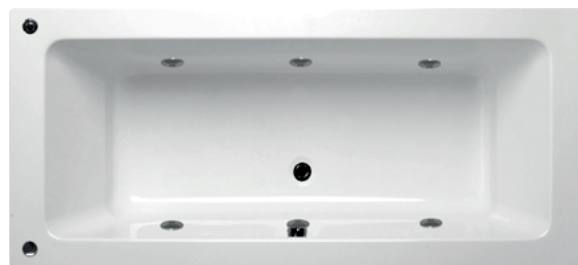

WITH PNEUMATIC BUTTON CONTROL - Bath Not Included

Easy to operate, the touch of a button and the turn of a knob is all you need to get the massage you want. These manual systems are an affordable way to get your very own Relaxation zone at home

6 JET WHIRLPOOL SYSTEM

– 6 Side Jets with adjustable direction

111317 **£683**