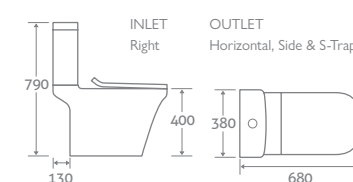

17036	£293
-------	-------------

FINN

TOILET

H 790 x W 380 x D 680

- Includes soft closing seat with quick release hinges for easy cleaning
- Eco flush 4.5/3l

22435	£542
-------	-------------

ROUND BASIN & PEDESTAL