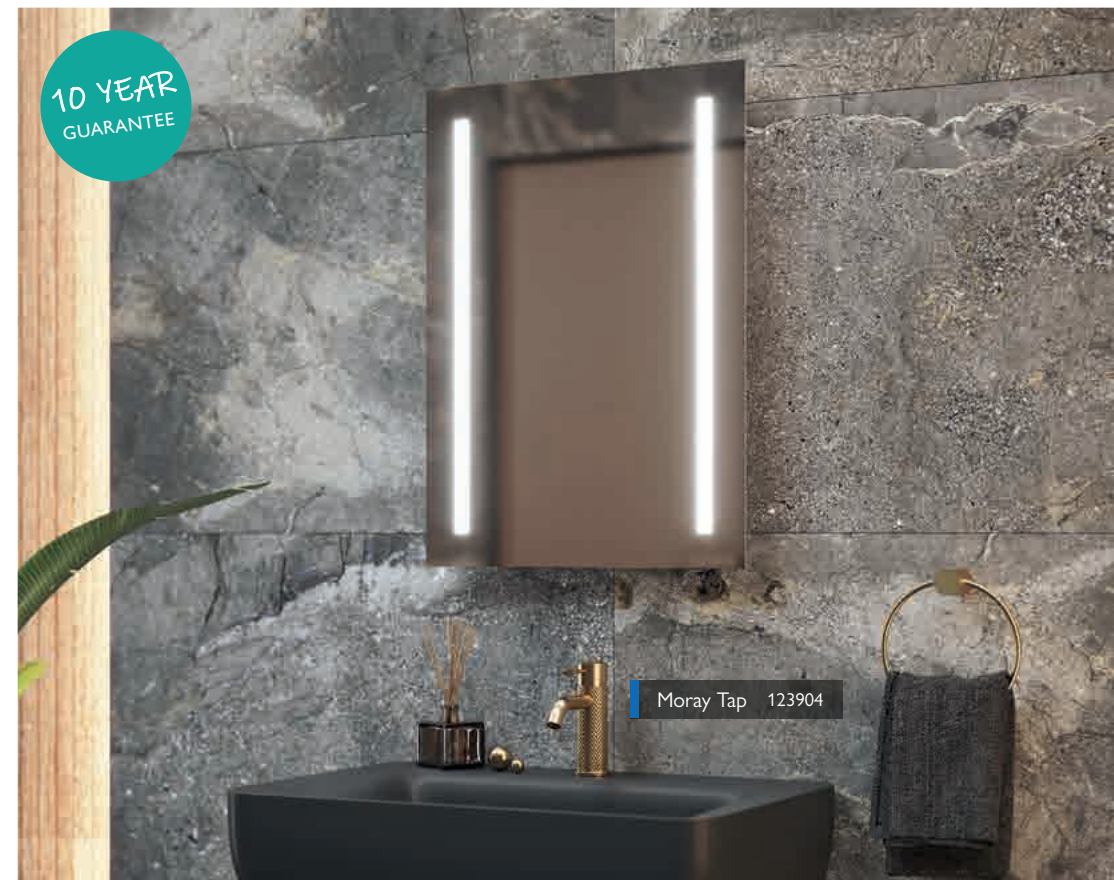

10 YEAR
GUARANTEE

Moray Tap 123904