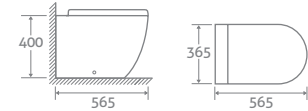

- H 410 x W 530 x D 440
- 1 tap hole

12727 **£342**

BACK TO WALL TOILET

- H 400 x W 365 x D 565
- Includes soft closing seat with quick release hinges for easy cleaning
 - Requires a cistern page 174

12725 **£391**