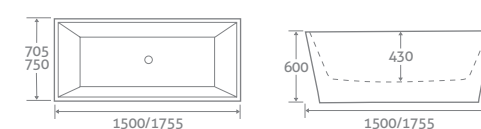

1500 x 705 21729 **£1528**
1755 x 750 21730 **£1608**

LEMONT

FREESTANDING ACRYLIC BATH

- Double skin acrylic
- Includes white waste & overflow. Designed to compliment any tap colour
- Bath painting service available, see page 178