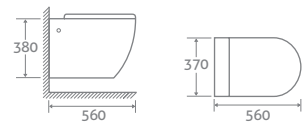

WALL HUNG BASIN

1. H 410 x W 530 x D 440
2. 1 tap hole

12727 **£342**