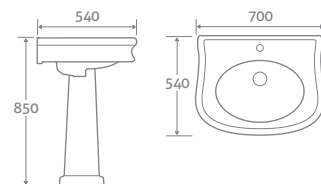

BASIN & PEDESTAL

H 850 x W 700 x D 540

- 1 tap hole

92808 **£691**