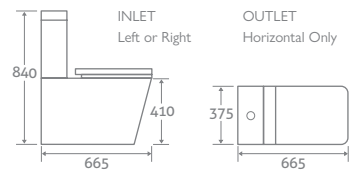

WALL HUNG TOILET

1. H 350 x W 360 x D 570
2. Includes soft closing seat with quick release hinges for easy cleaning
   - Requires a mounting frame with cistern page 173

12713 **£391**