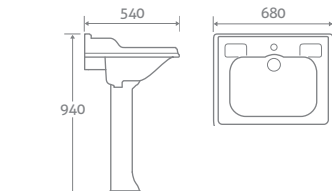

£1526

BASIN & PEDESTAL

H 940 x W 680 x D 540

- Comes with 1 tap hole and 2 pre-punched holes for the option of 3 tap holes

92804

£607

UNIVERSAL TOILET SEATS Page 175

EVANE