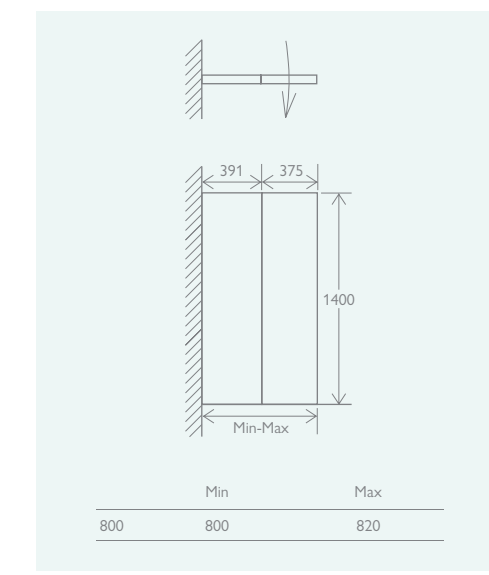

LANKA

1600
8mm