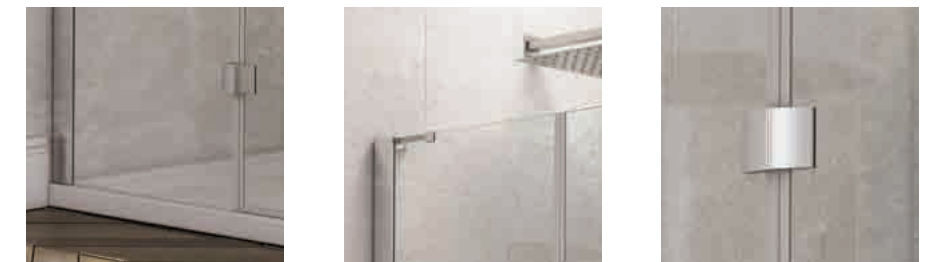

SIDE PANEL

800	12565	£261
900	12568	£270

HINGED DOOR

	Min	Max	Panel	Opening
800	765	800	212	500
900	865	900	212	600
1200	1165	1200	512	600

SIDE PANEL

	Min	Max
800	765	795
900	865	895