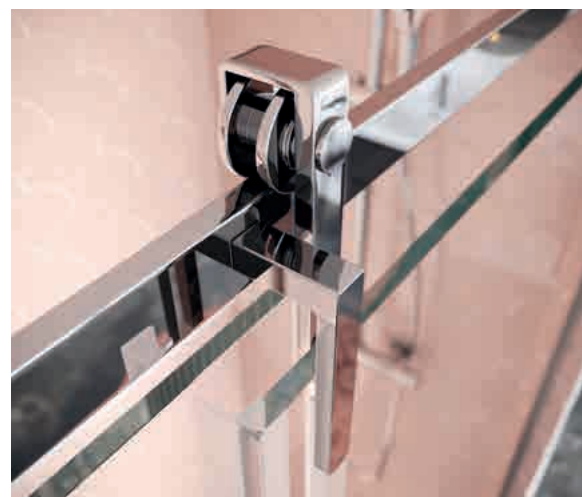

RYLAND

SLIDING DOOR

	Chrome		Black		Gun Metal	
1200	111747	£976	82384	151270	£1028	
1400	111748	£1028	82385	151271	£1078	
1500	151273	£1040	151272	151274	£1144	
1600	151276	£1120	151275	151277	£1190	
1700	151279	£1150	151278	151280	£1252	

SIDE PANEL

	Chrome		Black		Gun Metal	
700	138899	£312	138898	138900	£343	
760	138902	£325	138901	138903	£372	
800	111359	£351	82117	138904	£395	
900	111360	£364	82118	138905	£410