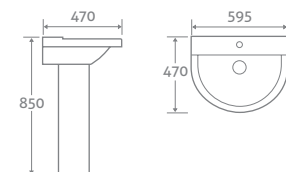

15429

£299

ELBERT

COLOUR PLATING OPTIONS AVAILABLE See page 1 for more details

BACK TO WALL TOILET

H 405 x W 360 x D 570

- Includes soft closing seat with quick release hinges for easy cleaning
- Requires a cistern page 174