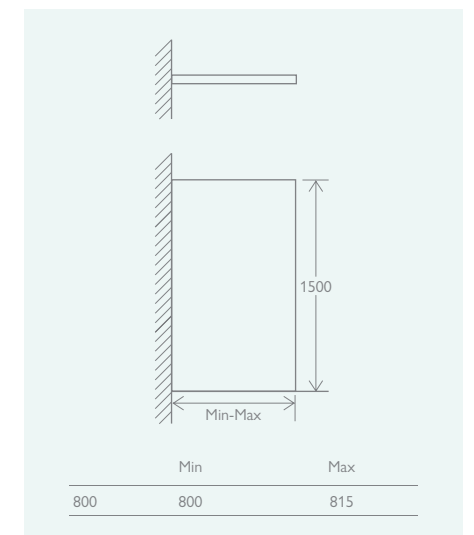

	Black		Brushed Gold		Gun Metal	
1200mm Straight	139995	£52	139996		139997	£60
480mm Angled	139998	£60	139999		140000	£68

FEATURES
 Easy Clean
 8mm Toughened Glass
 Solid Brass Hinges
 Aluminium Profile