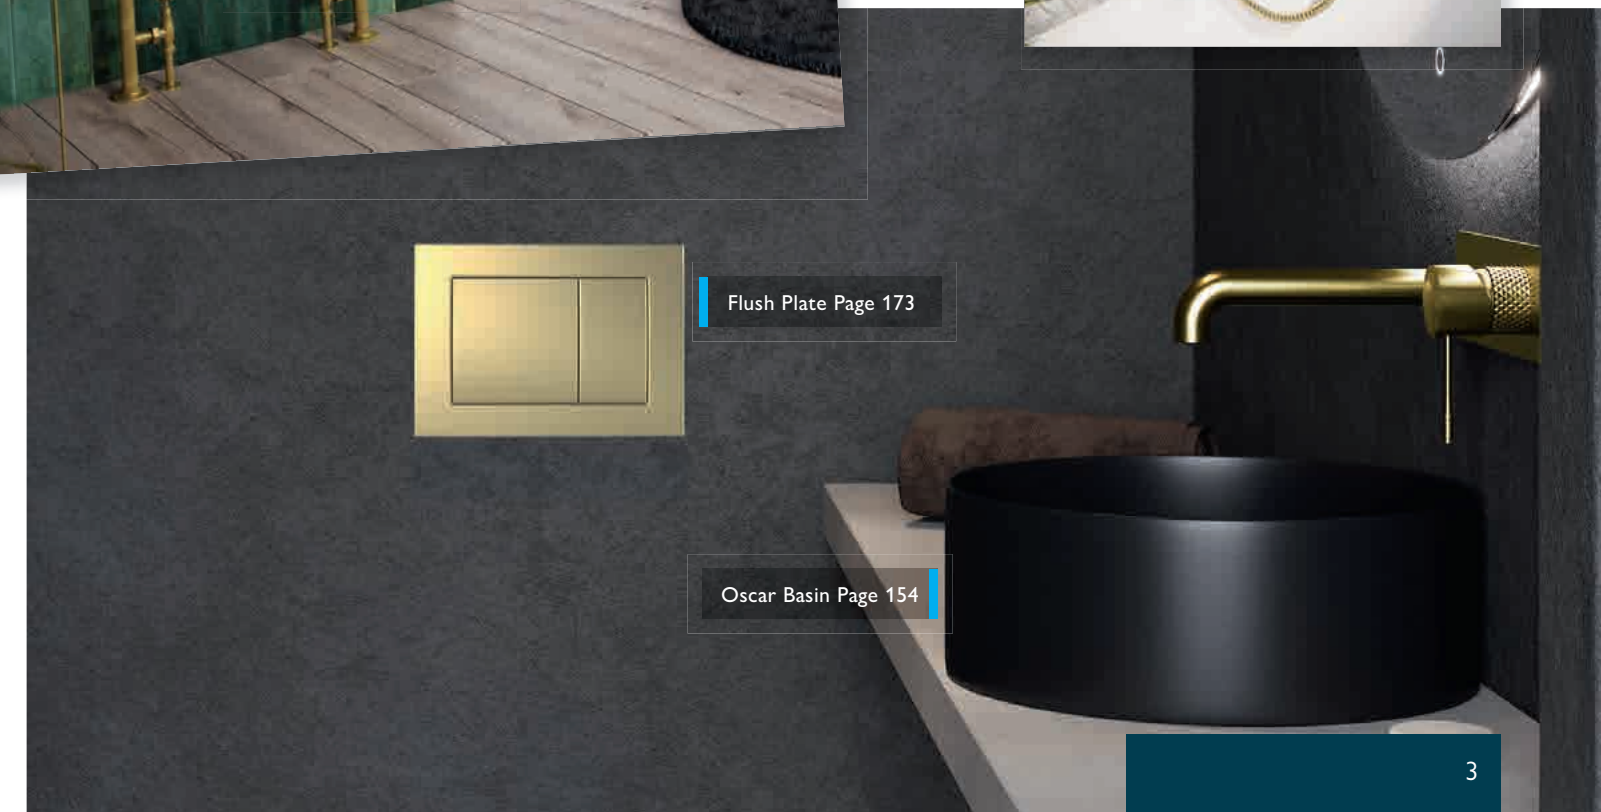

Hive Radiators Page 360

Grosvenor Taps Page 108

Flush Plate Page 173

Oscar Basin Page 154