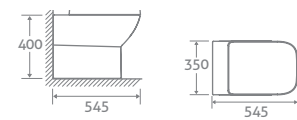

BACK TO WALL TOILET

H 400 x W 350 x D 545

- Includes soft closing seat. Wrap over seat has quick release hinges for easy cleaning
- Requires a cistern page 174

With Wrap Over Seat   15405   **£327**

With Slim Seat   80665   **£347**