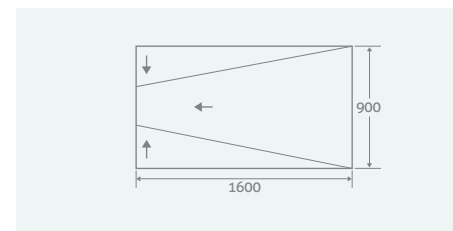

PLEASE NOTE, SUITABLE FOR TILED FLOORING ONLY

Three Falls			
900 x 900 x 30 - 7	129004	£234	

Three Falls			
1200 x 900 x 30 - 8	129003	£269	

Three Falls			
1600 x 900 x 30 - 7	129002	£315	

THREE FALL SLOPING BOARD WALL DRAIN