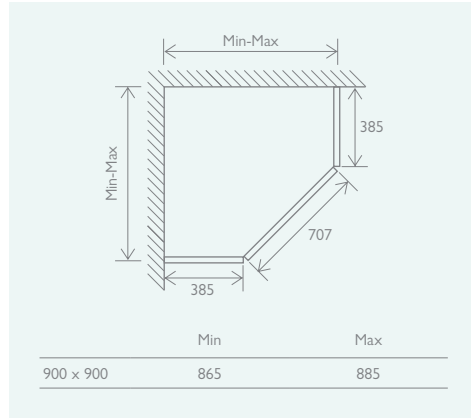

TAYLOR PENTA

10 YEAR
GUARANTEE

HINGED DOOR

900 x 900	82386	£1272
-----------	-------	--------------

PENTA SHOWER TRAY

900 x 900	18680	£277
-----------	-------	-------------

SHOWER TRAY LEG SET

Raises shower tray to 130mm high