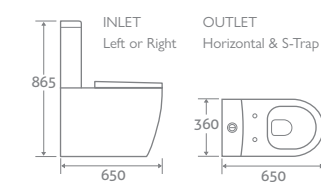

BACK TO WALL TOILET

H 410 x W 355 x D 570

- Includes soft closing seat with quick release hinges for easy cleaning
- Requires a cistern page 174

69360 **£463**