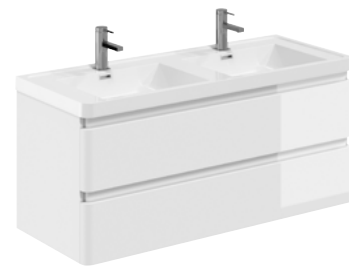

Samu Tap 69311

Labrynth Tile 77830

NEON

VANITY UNITS

- Soft close drawers
- Excludes basin
- Basin options opposite

WALL HUNG		Gloss White	Light Grey Gloss	Titanium Grey Gloss	
600	H 550 x W 595 x D 415	12665	92742	17878	£382
900	H 500 x W 892 x D 474	138306	138304	138308	£459