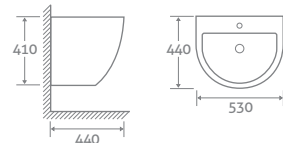

BACK TO WALL TOILET

1. H 400 x W 365 x D 565
2. Includes soft closing seat with quick release hinges for easy cleaning
   - Requires a cistern page 174

12725 **£391**