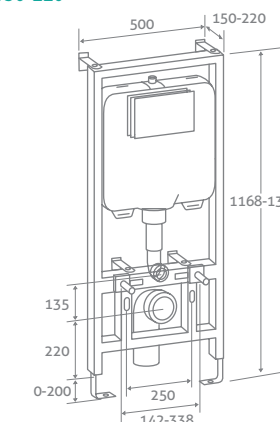

1200 FRAME & CISTERN

H 1168-1368 x W 500 x D 150-220

- Excludes Flush Plate
- Dual flush 6/3l
- Adjustable height
- Top & front access