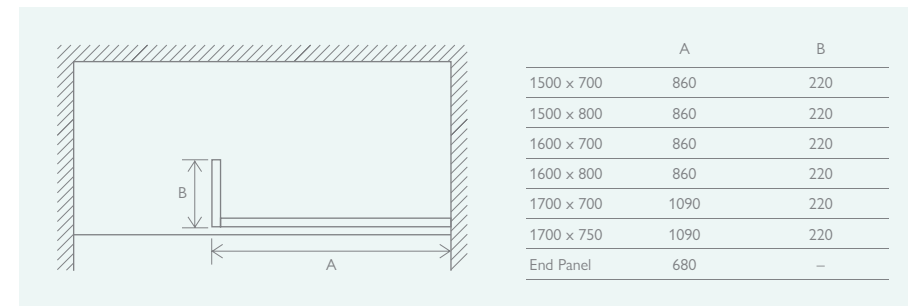

RIVAR

2040 8mm

WALK IN ENCLOSURE

Includes: Fixed Screen, Fixed Return Panel, Support Bar & 40mm Low Profile Shower Tray

Tray Size	Chrome		Black	
1500 x 700	15449	£1121	82388	£1142
1500 x 800	15450	£1133	82389	£1154
1600 x 700	15451	£1151	83928	£1172
1600 x 800	15452	£1151	83929	£1172
1700 x 700	15453	£1239	82390	£1261
1700 x 750	15454	£1239	82391	£1261
End Panel	12609	£325	82110	£342

90mm FAST FLOW SHOWER WASTE

90mm fitting for rapid drainage. Use with all our low profile shower trays. With easy accessible bottle trap for easy cleaning.

Chrome	Black	White
12794	£28	152099
		£39
		140062
		£39

COLOUR PLATING OPTIONS AVAILABLE

Black	Gold	Brushed Gold	Nickel	Brushed Nickel

See page 1 or ask a member of staff for more details