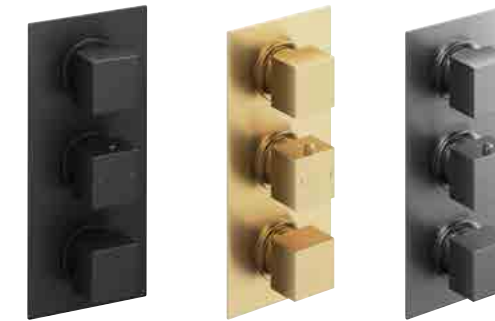

TRIPLE OUTLET

Thermostatic valve, 0.5 bar min. Minimum Wall Cavity 75mm

- Square controls

	Black	Brushed Gold	Gun Metal	
	139047	139048	139049	£615