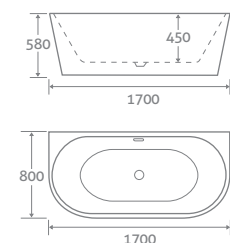

	White	Light Grey	Midnight Grey
1700 x 800	138208	139988	139989
	£1899		£2199

Lighting not included. See lighting options on page 397

ELLWOOD

FREESTANDING ACRYLIC BATH

- Back to wall design
- Double skin acrylic
- Includes white waste & overflow.
Designed to compliment any tap colour
- Bath painting service available, see page 178