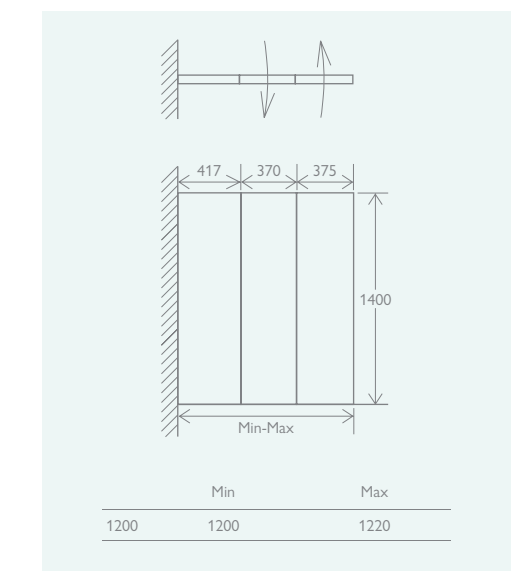

LANKA

1600
8mm