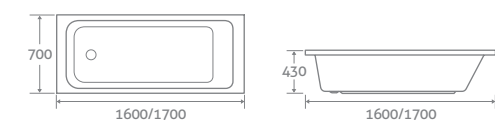

AERO

super-strong ACRYLIC

1600 x 700	150ltr	69665	£2719
1700 x 700	212ltr	69666	£2719

COMPACT Space Saver Bath

1690 x 690/495

– Available left & right hand, right hand shown

super-strong ACRYLIC

	Left Hand	Right Hand	
222ltr	69661	69662	£3045