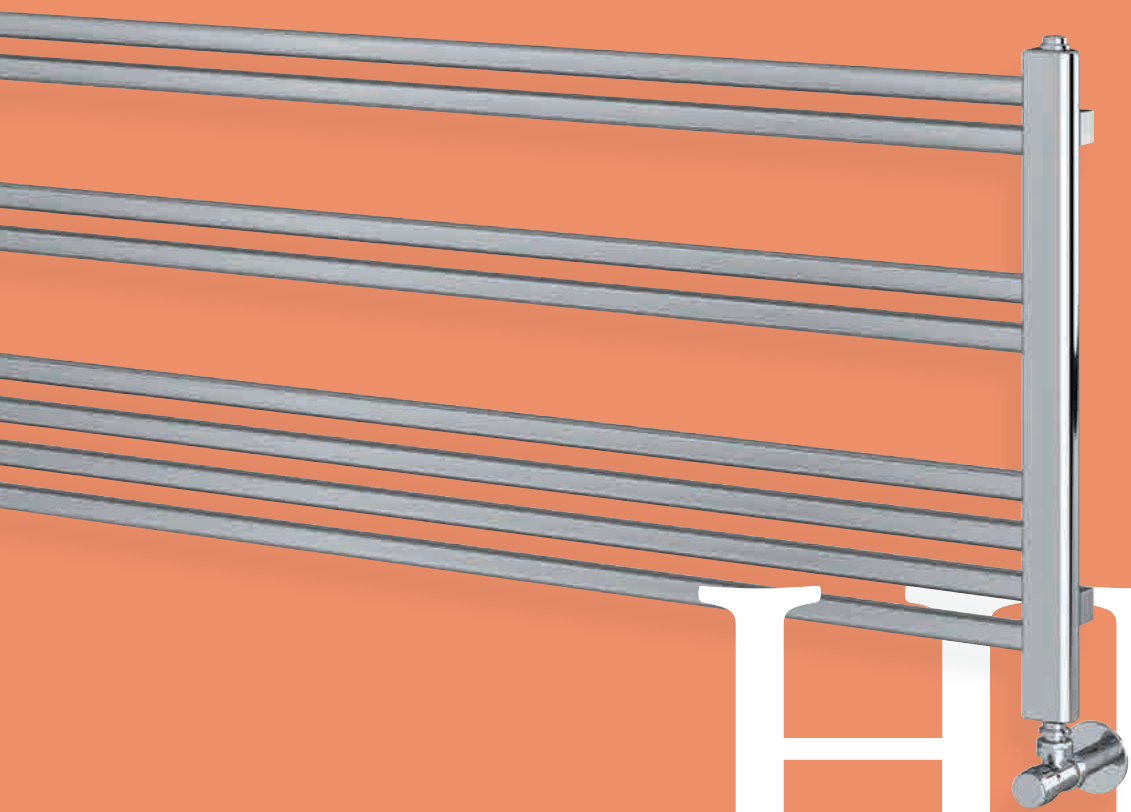

W 420 x H 1400 x D 146 15329 **£687**

Right hand hinge only

Full specifications available at easybathrooms.com

HEA

Bringing warmth with style to your bathroom. Whether you prefer a modern or traditional style our range of beautiful and practical designer radiators, heated towel rails, traditional radiators and valves offer you the perfect solution to your bathroom heating needs.