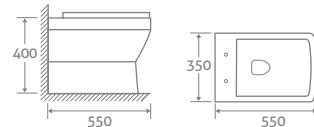

82401

£494

BACK TO WALL TOILET

H 400 x W 350 x D 550

- Includes soft closing seat with quick release hinges for easy cleaning
- Requires a cistern page 174

131102

£401

BASIN & PEDESTAL