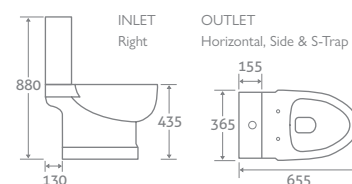

FEATURES

Finished With An Anti Bacterial Glaze

25 YEAR GUARANTEE

LEO

25 YEAR GUARANTEE

TOILET

H 820 x W 370 x D 650

- Includes soft closing seat with quick release hinges for easy cleaning
- Eco flush 4.5/3l

22437

£475

SIENNA

25 YEAR GUARANTEE

TOILET

H 880 x W 365 x D 655

- Finished with an anti bacterial glaze
- Includes soft closing seat
- Dual flush 6/3l

15411

£488

WAYLEN

COLOUR PLATING OPTIONS AVAILABLE See page 1 for more details

TOILET

H 800 x W 380 x D 650

- Includes soft closing seat with quick release hinges for easy cleaning
- Eco flush 4.5/3l

82405

£498

BACK TO WALL TOILET

H 410 x W 350 x D 500

- Includes soft closing seat with quick release hinges for easy cleaning
- Requires a cistern page 174

82160

£422