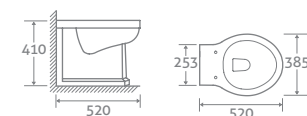

UNIVERSAL TOILET SEATS Page 175