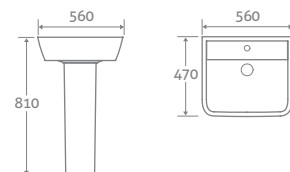

With Wrap Over Seat	17035	£421
With Slim Seat	80669	£441

BASIN & PEDESTAL

H 810 x W 560 x D 470

- 1 tap hole

17034	£293
-------	-------------

BASIN & SEMI PEDESTAL

H 390 x W 560 x D 470

- 1 tap hole