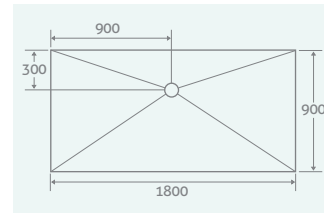

1200 x 1200 x 20 12852 **£400**

1800 x 900 x 20 37822 **£461**

Offset Drain
1300 x 800 x 20 12856 **£350**

Offset Drain
1500 x 800 x 25 12857 **£408**

Offset Drain
1800 x 900 x 25 12858 **£461**

STANDARD TRAY INSTALLATION KIT With Drain