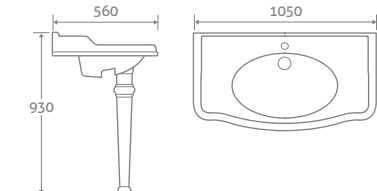

CONSOLE BASIN WITH CERAMIC LEGS

H 930 x W 1050 x D 560

- Comes with 1 tap hole and 2 pre-punched holes for the option of 3 tap holes

92803

£1526