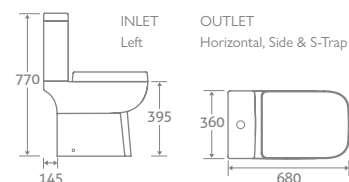

BASIN & PEDESTAL

H 810 x W 560 x D 470

- 1 tap hole

17034	£293