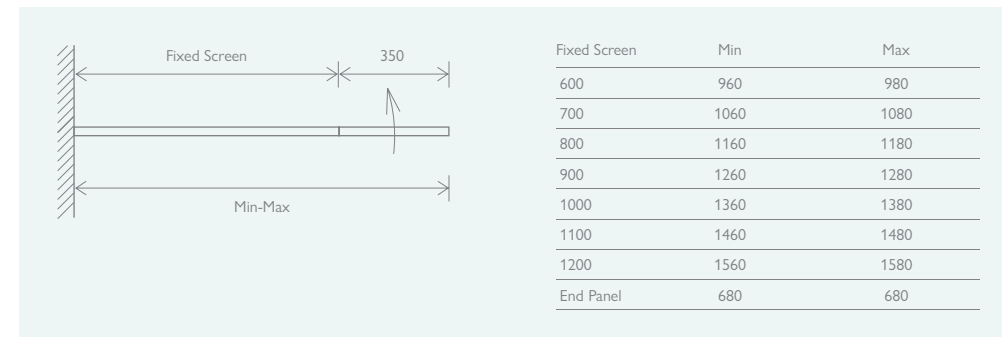

ROYLE

FIXED SHOWER SCREEN With Hinged Return Panel

Includes: Fixed Screen, 350mm Hinged Return Panel & 1200mm Support Bar (can be cut down for smaller trays)
Ideal for use in Wetrooms - see pages 50-55

	Chrome		Black	
600 + 350	111365	£640	138906	£704
700 + 350	111363	£653	138907	£718
800 + 350	14444	£708	138908	£779
900 + 350	14445	£738	138909	£812
1000 + 350	14441	£764	138910	£840
1100 + 350	14442	£790	138911	£869
1200 + 350	14443	£823	138912	£905
End Panel	15461	£510	155745	£555