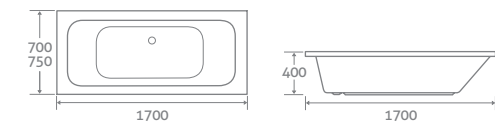

AERO

super-strong ACRYLIC

1600 x 700	150ltr	69665	£2719
1700 x 700	212ltr	69666	£2719

COMPACT Space Saver Bath

1690 x 690/495

– Available left & right hand, right hand shown

super-strong ACRYLIC

	Left Hand	Right Hand	
222ltr	69661	69662	£3045