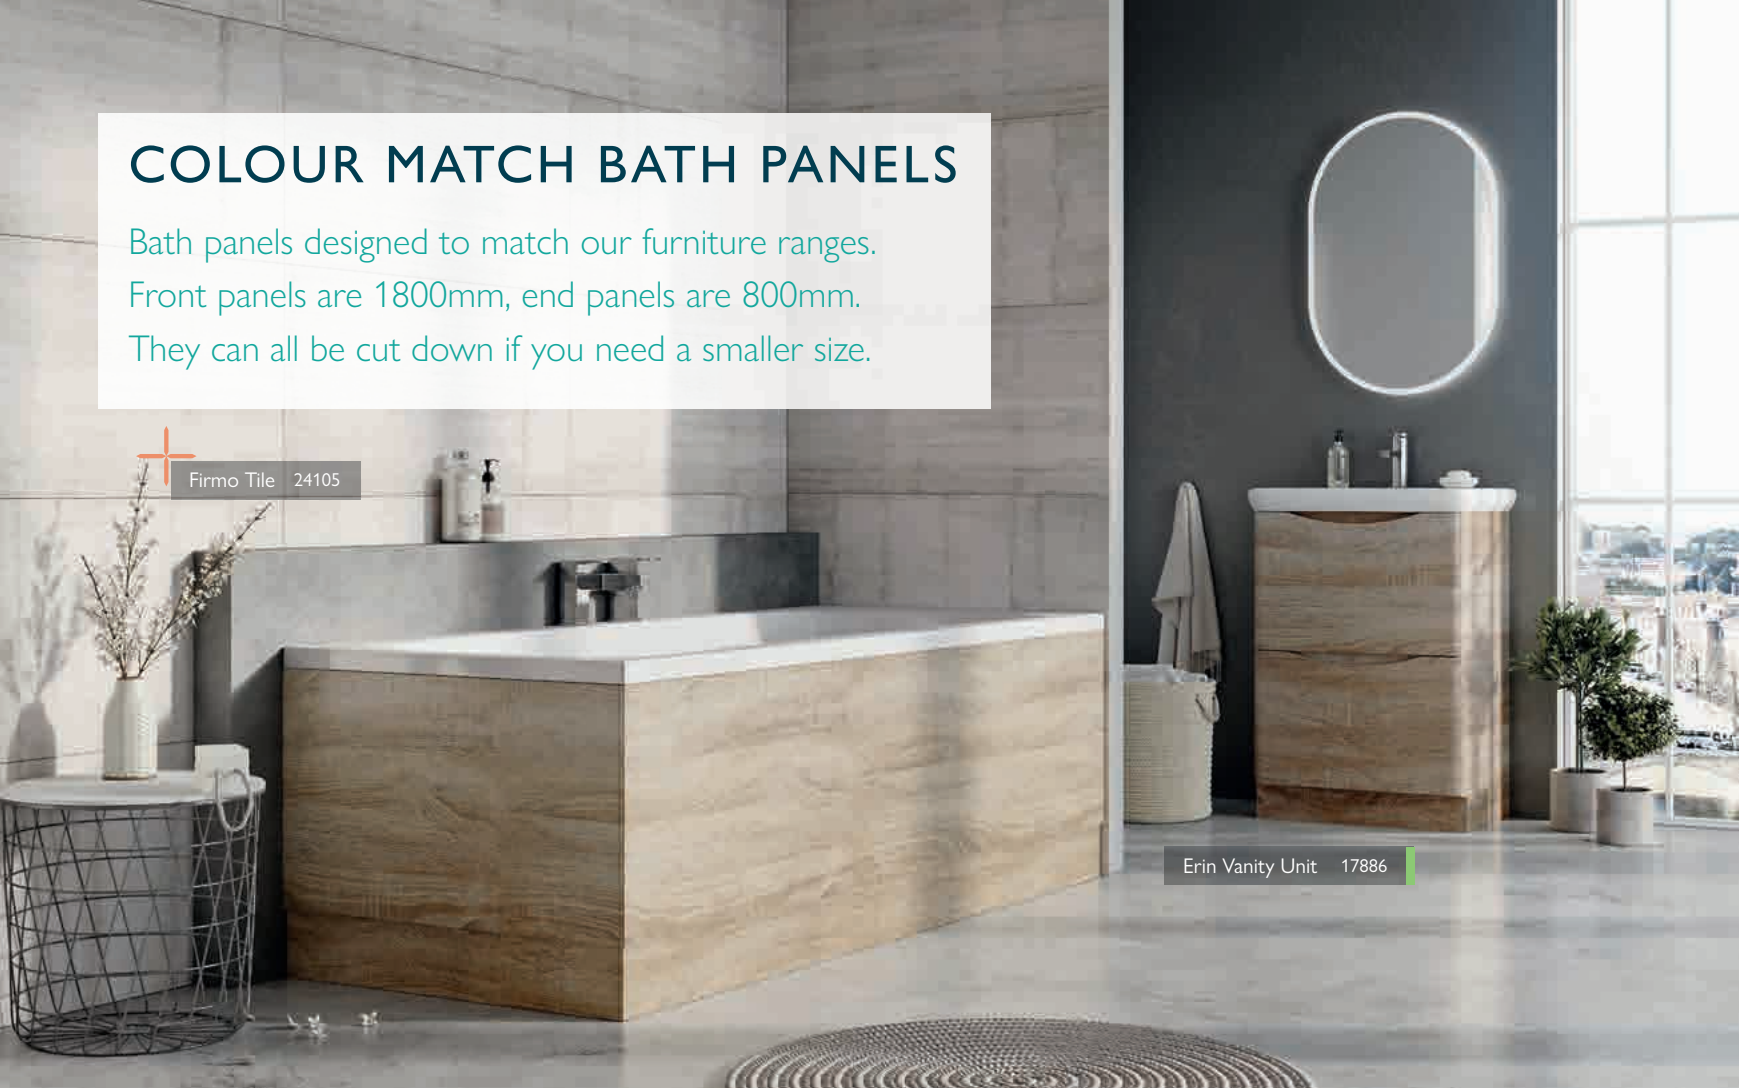

VALDA MDF

Panels can be cut to size
– Adjustable height 450-550

	Gloss White	
Front Panel 1800	68658	£123
End Panel 800	68659	£94

COLOUR MATCH BATH PANELS

Bath panels designed to match our furniture ranges.
 Front panels are 1800mm, end panels are 800mm.
 They can all be cut down if you need a smaller size.