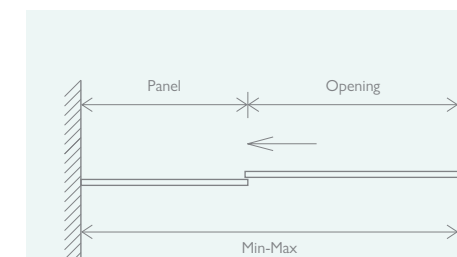

SIDE PANEL

800	18003	£431
900	18004	£448

SLIDING DOOR

	Min	Max	Panel	Opening
1200	1165	1200	555	455
1400	1365	1400	655	555

SIDE PANEL

	Min	Max
800	742	765
900	842	865