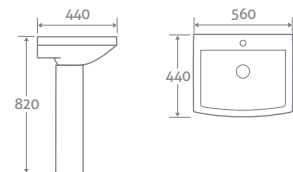

BASIN & PEDESTAL

H 820 x W 560 x D 440

- 1 tap hole

131111

£199