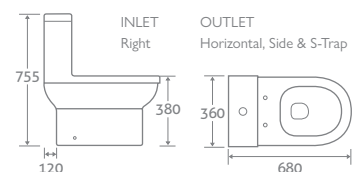

15429

£299

ELBERT

COLOUR PLATING OPTIONS AVAILABLE See page 1 for more details

BACK TO WALL TOILET

H 405 x W 360 x D 570

- Includes soft closing seat with quick release hinges for easy cleaning
- Requires a cistern page 174