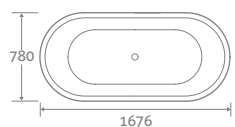

25 YEAR
GUARANTEE

25 YEAR
GUARANTEE

GLENDALE

FREESTANDING ACRYLIC BATH

- Double skin acrylic
- Includes white waste & overflow. Designed to compliment any tap colour
- Bath painting service available, see page 178

COLOUR PLATING OPTIONS AVAILABLE

Black
Gold
Brushed Gold
Nickel
Brushed Nickel

See page 1 or ask a member of staff for more details

Black Matt

1676 x 780   82152   82153   **£2633**

HOFF

FREESTANDING ACRYLIC BATH

- Double skin acrylic
- Includes white waste & overflow. Designed to compliment any tap colour
- Bath painting service available, see page 178

1676 x 770   82150   82151   **£2765**

FLOOR STANDING
BATH SHOWER
MIXERS
Pages 91-127