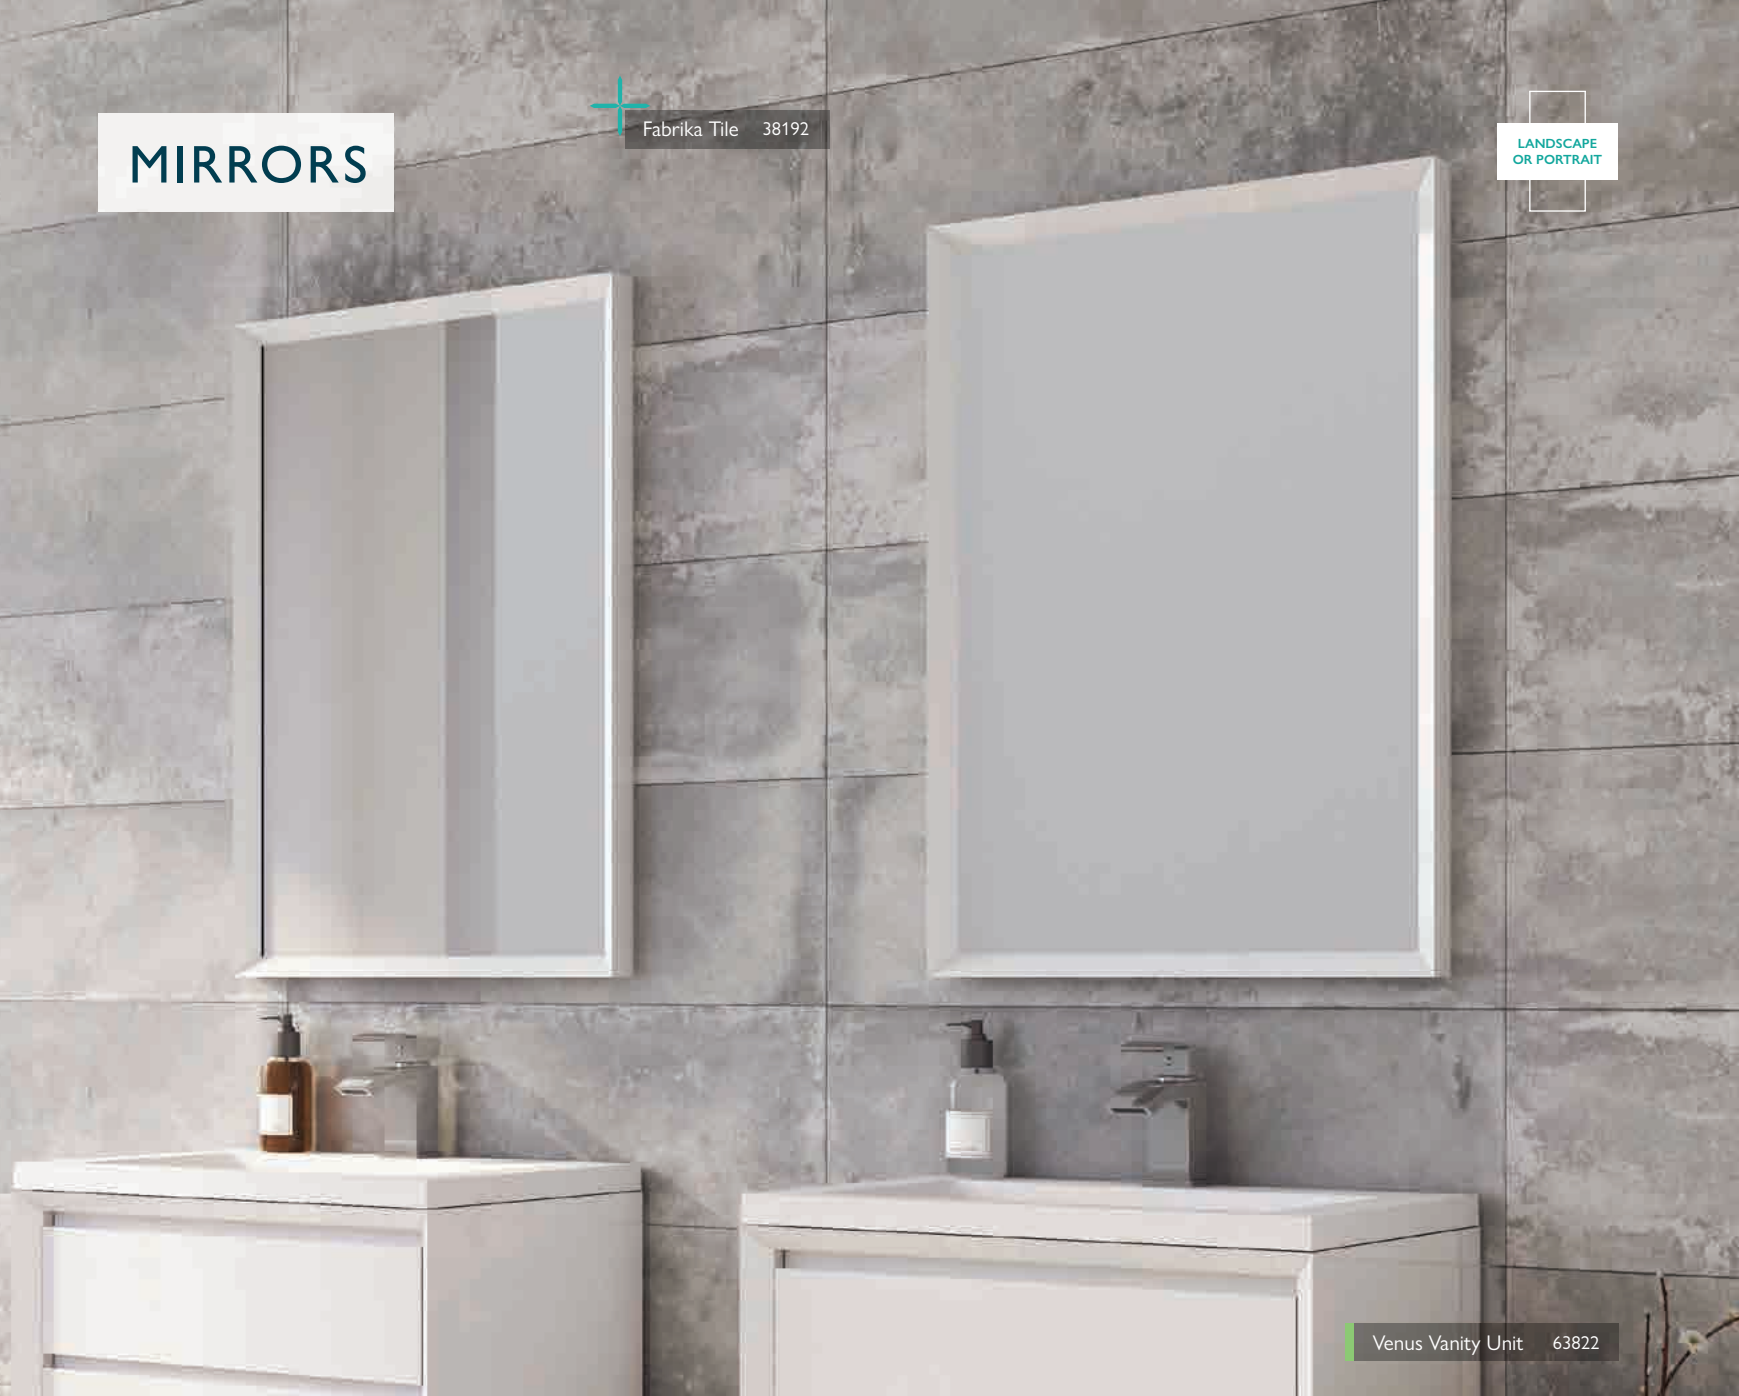

MIRRORS

Fabrika Tile 38192

LANDSCAPE OR PORTRAIT

Venus Vanity Unit 63822

NEWBURY ALUMINIUM FRAMED MIRROR

W 400 x H 700	34285	£110
W 500 x H 700	34286	£124
W 600 x H 700	34287	£138
W 800 x H 700	34288	£148
W 900 x H 700	34289	£153
W 1200 x H 700¹	34290	£166

¹Landscape only