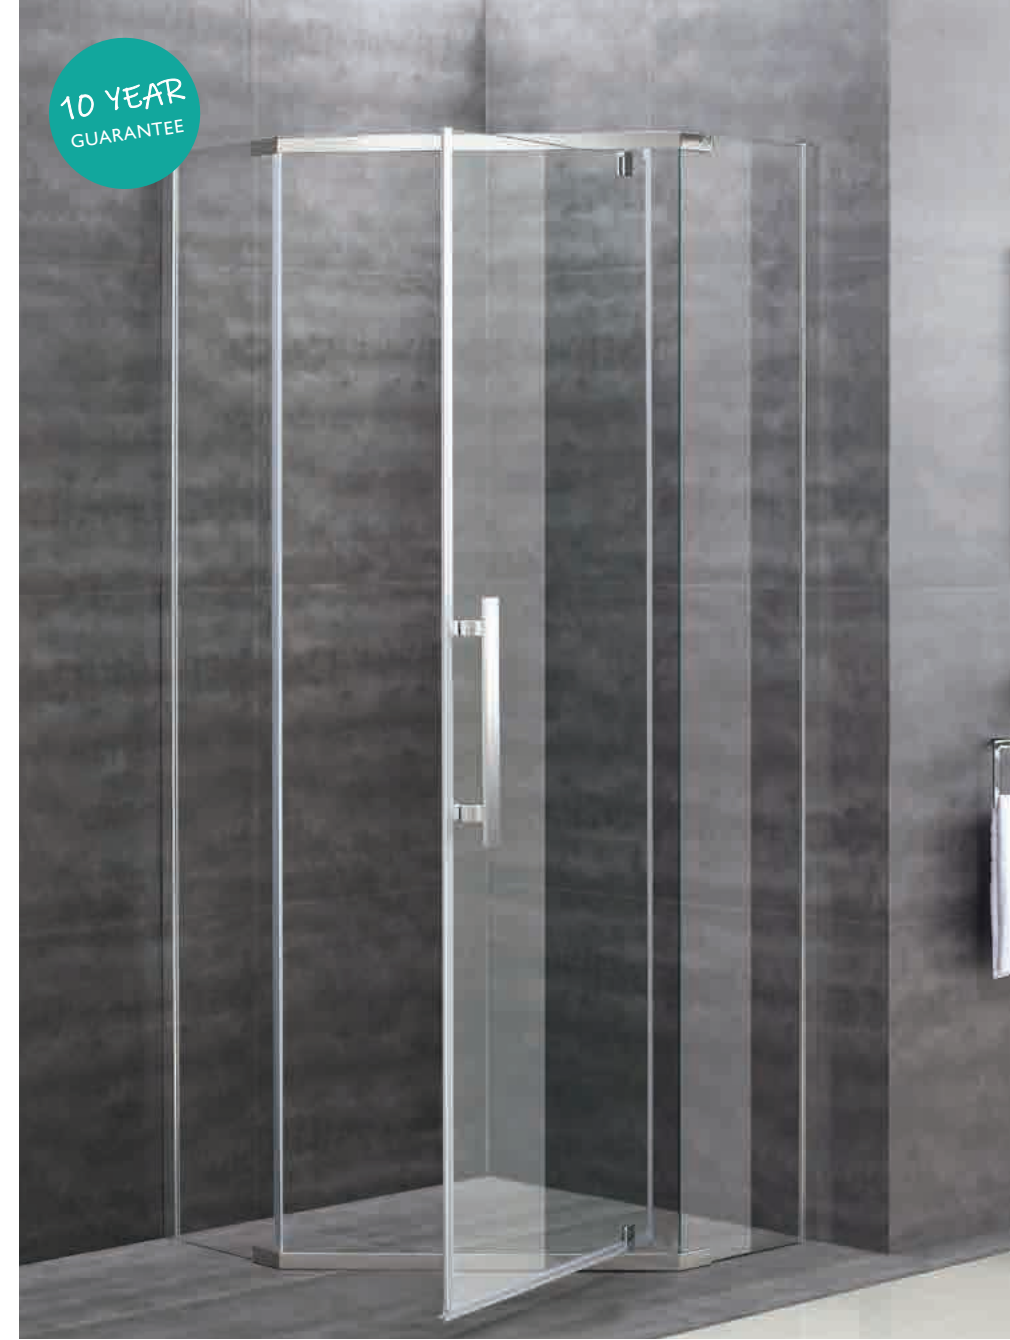

FEATURES

- Easy Clean, 8mm Toughened Glass
- Solid Brass Hinges, Aluminium Profile
- Universally Handed

COLOUR PLATING OPTIONS AVAILABLE See page 1 for more details

PENTA

10 YEAR
GUARANTEE

PIVOT DOOR

900 x 900	17976	£886
-----------	-------	-------------