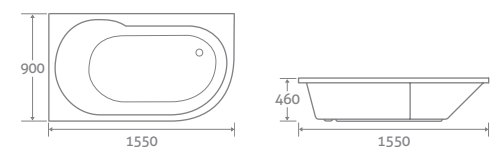

Standard ACRYLIC

	Left Hand	Right Hand	
1550 x 900	222ltr	103724	£838

Add a Revive whirlpool system from **£683**, see page 205