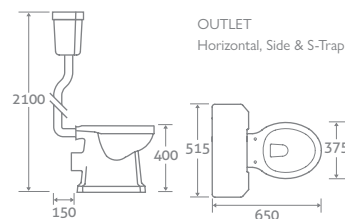

SEMI RECESSED BASIN

H 193 x W 550 x D 442
– 1 tap hole

69389 **£216**

HIGH LEVEL TOILET

H 2100 x W 515 x D 650
– Includes lever, fittings and pipe pack
– Excludes seat
– 6l flush

82399 **£630**

LOW LEVEL TOILET