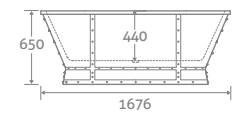

25 YEAR
GUARANTEE

25 YEAR
GUARANTEE

GLENDALE

FREESTANDING ACRYLIC BATH

- Double skin acrylic
- Includes white waste & overflow. Designed to compliment any tap colour
- Bath painting service available, see page 178

COLOUR PLATING OPTIONS AVAILABLE

Black
Gold
Brushed Gold
Nickel
Brushed Nickel

See page 1 or ask a member of staff for more details

Black Matt

1676 x 780   82152   82153   **£2633**

HOFF

FREESTANDING ACRYLIC BATH

- Double skin acrylic
- Includes white waste & overflow. Designed to compliment any tap colour
- Bath painting service available, see page 178

1676 x 770   82150   82151   **£2765**

FLOOR STANDING
BATH SHOWER
MIXERS
Pages 91-127