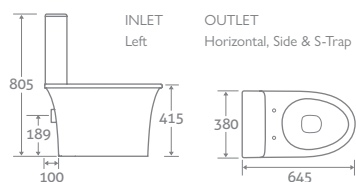

FEATURES

Rimless Design

25 YEAR
GUARANTEE

NIRA RIMLESS

TOILET

H 805 x W 380 x D 645

- Includes soft closing seat with quick release hinges for easy cleaning
- Eco flush 4.5/3l

95191 **£590**