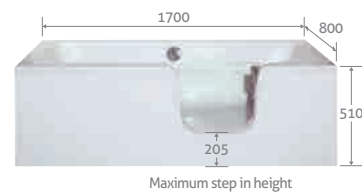

TRURO

An innovative design which can be lowered for an ultra low threshold of 80mm, allowing even easier access. With the option of Black or White High Gloss MDF or White Styrene Bath Panels to suit your décor.

EASY LIVING BATH

- Electro magnets hold the shower door tightly locked
- Battery back up in case of power failure supported by an audible alarm
- A water sensor near the base of the bath ensures the door will not open until the bath has drained.
- Available left & right hand, right hand shown

	Left Hand	Right Hand	
1700 x 800	80345	80346	£2993

BATH SCREEN

Universal	80349	£348