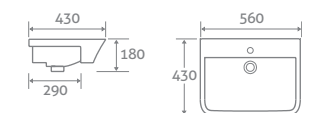

SEMI RECESSED BASIN

H 180 x W 560 x D 430

- 1 tap hole

69879

£202