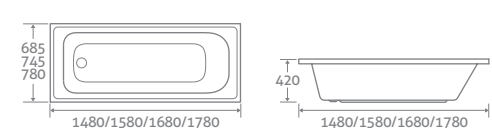

LEIGH

super-strong ACRYLIC

1480 x 685	162ltr	12543	£435
1580 x 685	174ltr	12544	£435
1680 x 685	186ltr	12545	£435
1680 x 745	222ltr	92394	£496
1780 x 795	240ltr	92395	£555

Add a Revive whirlpool system from **£683**, see page 205 (AirSpa Systems can't be added to the 1480 & 1580 baths)