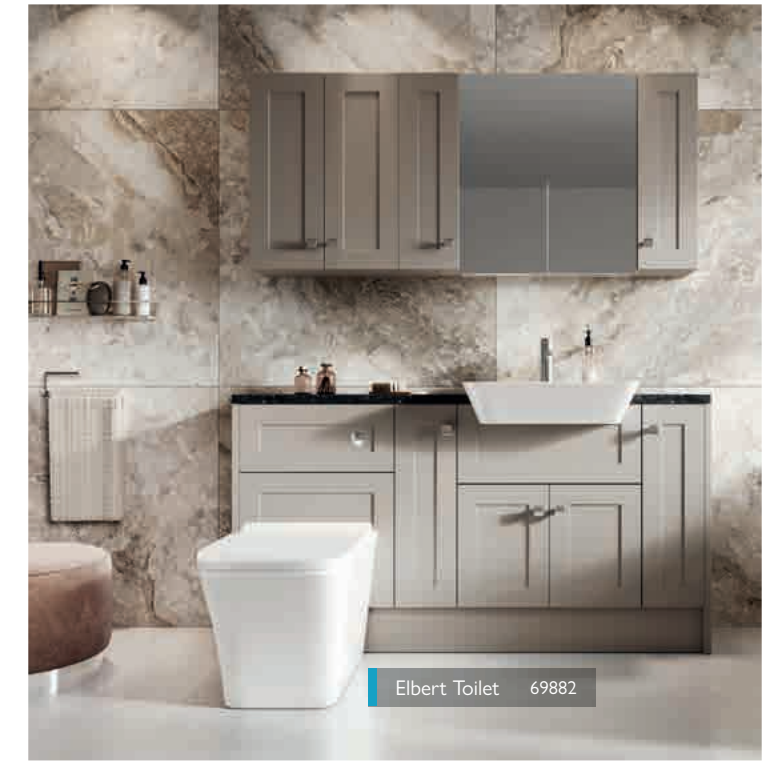

Shaker Matt Doors in Breeze with Newport Chrome Knobs