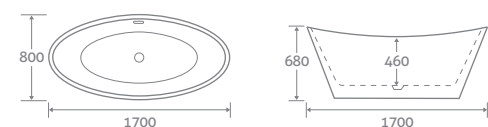

1700 x 800 69330 **£1680**

NOAH

FREESTANDING ACRYLIC BATH

- Double skin acrylic
- Includes white waste & overflow. Designed to compliment any tap colour
- Bath painting service available, see page 178

1485 x 790 21731 **£1528**