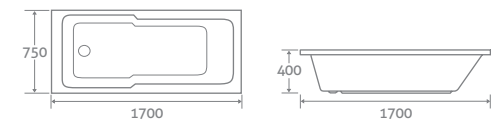

Standard ACRYLIC

1700 x 750	222ltr	59596	£576
1800 x 800	266ltr	151527	£605