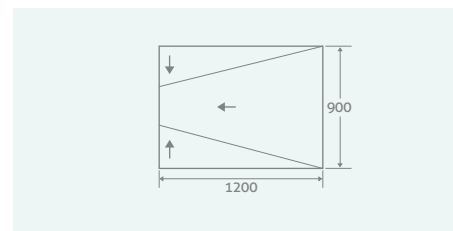

PLEASE NOTE, SUITABLE FOR TILED FLOORING ONLY

Three Falls			
900 x 900 x 30 - 7	129004	£234	

Three Falls			
1200 x 900 x 30 - 8	129003	£269	

Three Falls			
1600 x 900 x 30 - 7	129002	£315	

THREE FALL SLOPING BOARD WALL DRAIN