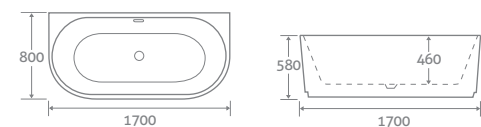

25 YEAR
GUARANTEE

Monaco Tile 92648

Zena Tap 82039

25 YEAR
GUARANTEE

Zena Tap 82040

Delilah Tile 124287

ROCKLIN

FREESTANDING ACRYLIC BATH

- Double skin acrylic
- Includes white waste & overflow. Designed to compliment any tap colour
- Bath painting service available, see page 178

	White	Light Grey	Midnight Grey
1700 x 800	139990	139991	139992
	£1899		£2199

Lighting not included. See lighting options on page 397

OLYMPIA

FREESTANDING ACRYLIC BATH

- Double skin acrylic
- Includes white waste & overflow. Designed to compliment any tap colour
- Bath painting service available, see page 178

	White	Light Grey	Midnight Grey
1700 x 800	138208	139988	139989
	£1899		£2199

Lighting not included. See lighting options on page 397