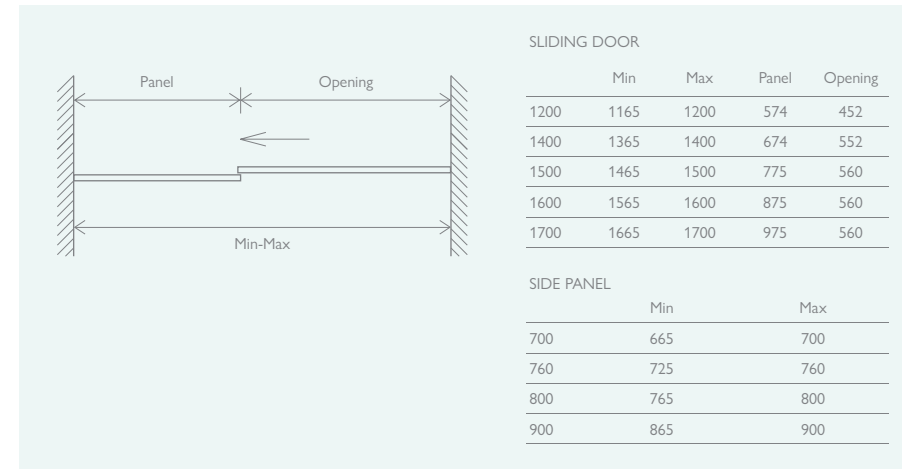

RYLAND

SLIDING DOOR

	Chrome		Black		Gun Metal	
1200	111747	£976	82384	151270	£1028	
1400	111748	£1028	82385	151271	£1078	
1500	151273	£1040	151272	151274	£1144	
1600	151276	£1120	151275	151277	£1190	
1700	151279	£1150	151278	151280	£1252	

SIDE PANEL

	Chrome		Black		Gun Metal	
700	138899	£312	138898	138900	£343	
760	138902	£325	138901	138903	£372	
800	111359	£351	82117	138904	£395	
900	111360	£364	82118	138905	£410