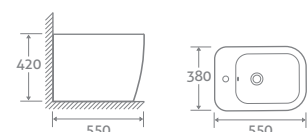

BACK TO WALL BIDET

H 420 x W 380 x D 550

- 1 tap hole

Matt Black

138232