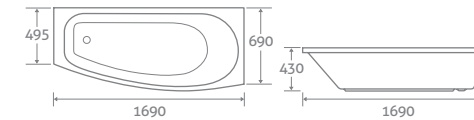

BATH PANELS - Only for Compact Bath

Front Panel	Height 515	59599	£170
End Panel	Height 515	59600	£87

BATH SCREEN - Only for Compact Bath

H 1400 x W 800

– To mount the screen on the baths narrow end, please select the opposite hand to the bath

Left Hand	Right Hand	
59609	59610	£293