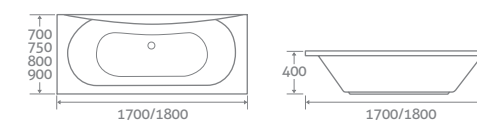

super-strong ACRYLIC

1700 x 700	206ltr	59591	£635
1700 x 750	215ltr	59592	£714
1800 x 800	220ltr	59593	£856
1800 x 900	235ltr	59594	£974

Add a Revive whirlpool system from **£683**, see page 205

SOLARIS