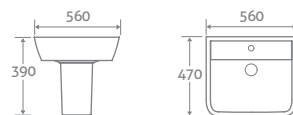

BASIN & SEMI PEDESTAL

H 390 x W 560 x D 470

- 1 tap hole

17036	£293