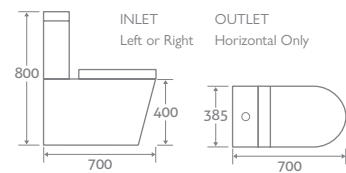

WALL HUNG TOILET

H 370 x W 360 x D 550

- Includes soft closing seat with quick release hinges for easy cleaning
- Requires a mounting frame with cistern page 173

21554 **£391**