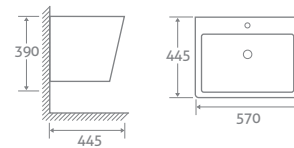

FEATURES

Toilet Is Finished With An Anti Bacterial Glaze

25 YEAR GUARANTEE

Moonlight Arkan Tile 21602

Moonlight Tile 21605

Milo Bath 21736