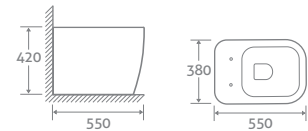

Matt Black

139191