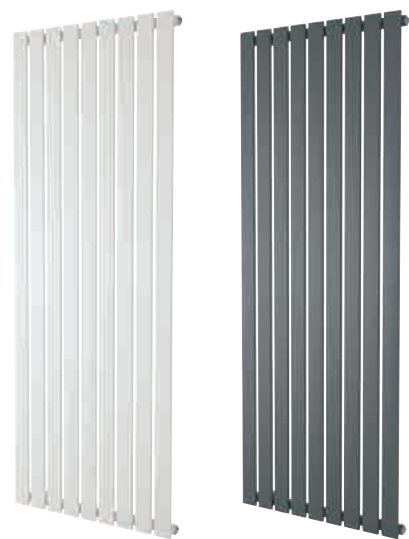

PERTH

DESIGNER RADIATORS

Pipe Centres Are Width Plus Valve
– Can be hung vertical or horizontal

	White	Grey	BTU	
H 1600 x W 340	69575	69569	2917	£205
H 1600 x W 475	69576	69570	4084	£288
H 1600 x W 610	69577	69571	5252	£372
H 1800 x W 340	69578	69572	3286	£220
H 1800 x W 475	69579	69573	4600	£317
H 1800 x W 610	69580	69574	5915	£396