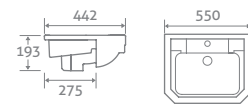

SEMI RECESSED BASIN

H 193 x W 550 x D 442
– 1 tap hole

69389 **£216**

HIGH LEVEL TOILET

H 2100 x W 515 x D 650
– Includes lever, fittings and pipe pack
– Excludes seat
– 6l flush

82399 **£630**