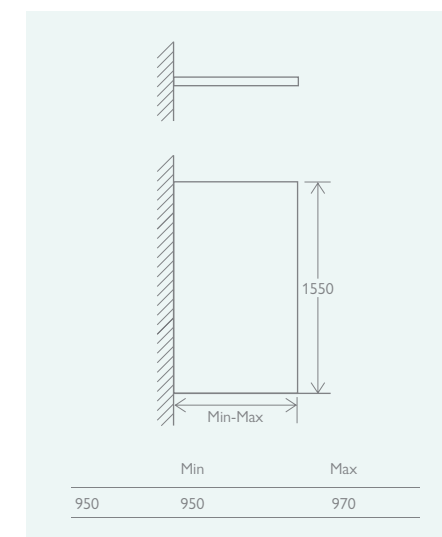

STATTON

1550

 8mm

BATH SCREEN

Includes 1200mm support bar which can be cut down for use with narrower baths
 – Universally handed

Chrome	82111	£423
Matt Black	82112	£434

BRASS

For the finishing touch to your bathroom we offer a range of brassware to suit every style, whether modern or traditional our brassware will complement your bathroom perfectly. All our taps are made from solid brass which is chromium plated to a mirror finish which is both beautiful & practical.