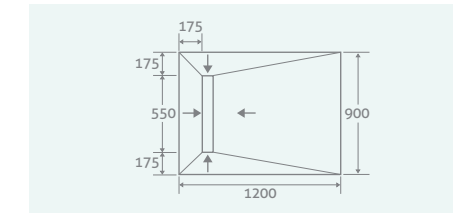

PLEASE NOTE, SUITABLE FOR TILED FLOORING ONLY

Single Fall
1200 x 900 x 40/25 37851 **£956**

Four Falls
900 x 900 x 30 37846 **£777**

Four Falls
1600 x 900 x 30 37849 **£944**

Four Falls
1200 x 900 x 30 37848 **£868**