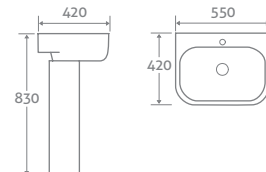

FEATURES

Comfort Height Toilet
Toilet Is Finished
With An Anti Bacterial
Glaze

25 YEAR
GUARANTEE

Solet Shower Door 17979

COLOUR PLATING OPTIONS AVAILABLE

See page 1 for more details