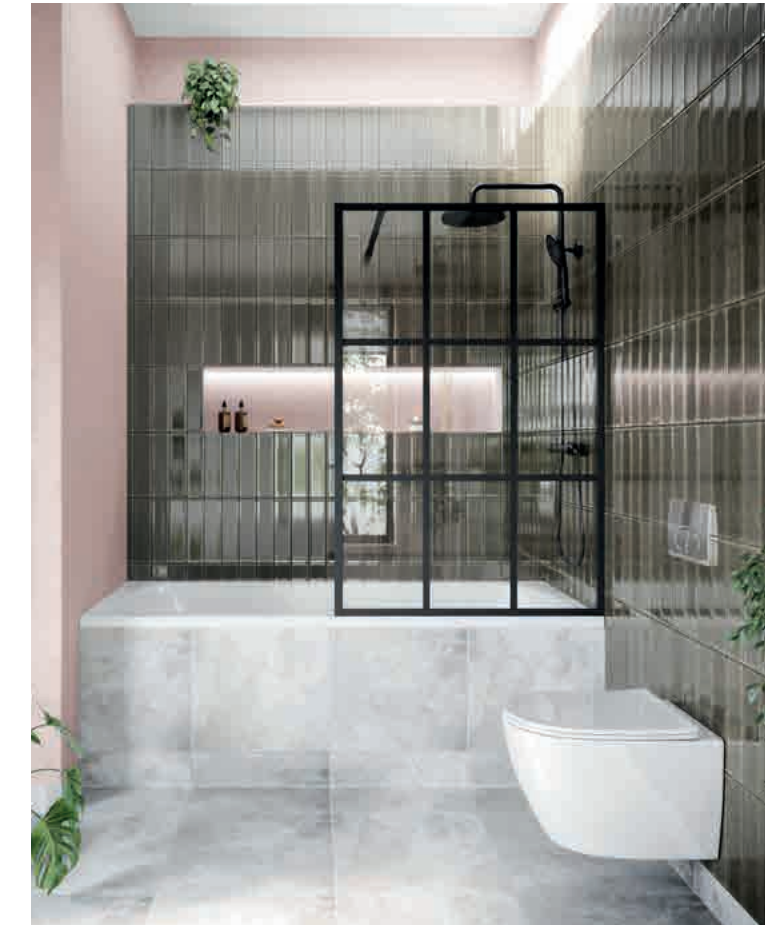

BATH SCREENS

If you want a shower and a bath but you don't have the space for a separate shower enclosure our bath screens offer a neat, practical and stylish solution.

FEATURES

Clear or Fluted
8mm Easy Clean (Inside Only)
Toughened Glass

Matt Black, Brushed Gold
or Gun Metal Profile
Universally Handed

10 YEAR
GUARANTEE

Navajo Tile 128514

Magi Tile 20868

All prices include VAT.

AMIEN

BATH SCREEN

Support bar not included
– Universally handed