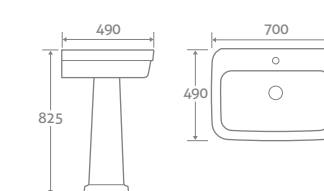

BASIN & PEDESTAL

H 825 x W 700 x D 490

- Comes with 1 tap hole and 2 pre-punched holes for the option of 3 tap holes

92806

£472