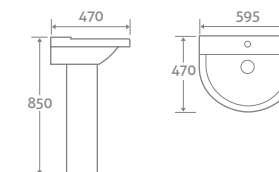

SQUARE BASIN & PEDESTAL

H 870 x W 565 x D 480

- 1 tap hole

15429	£299